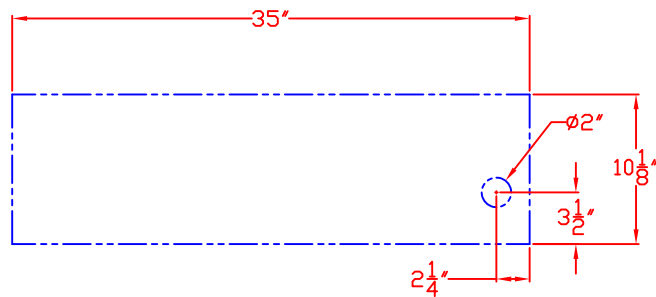

LYNX BUILT-IN 36" W/ DIMENSIONS

ISLAND CUTOUT IN BLUE

TOP VIEW

FRONT VIEW

RIGHT SIDE VIEW

LYNX BUILT-IN 36" ISLAND CUTOUT

TOP VIEW

FRONT VIEW

SIDE VIEW