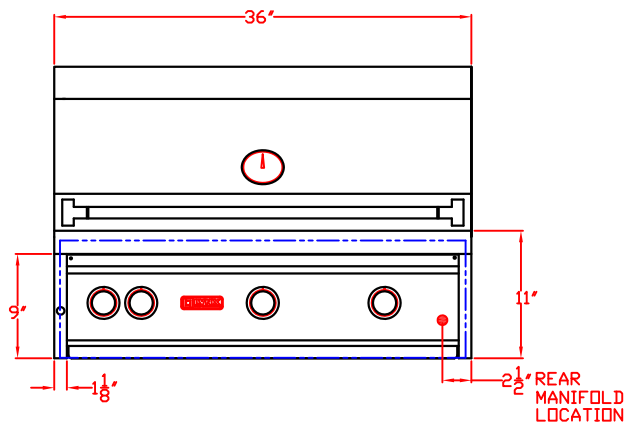

LYNX BUILT-IN 36" W/ DIMENSIONS

ISLAND CUTOUT IN BLUE

TOP VIEW

FRONT VIEW

RIGHT SIDE VIEW

LYNX BUILT-IN 36" ISLAND CUTOUT

TOP VIEW

FRONT VIEW

SIDE VIEW