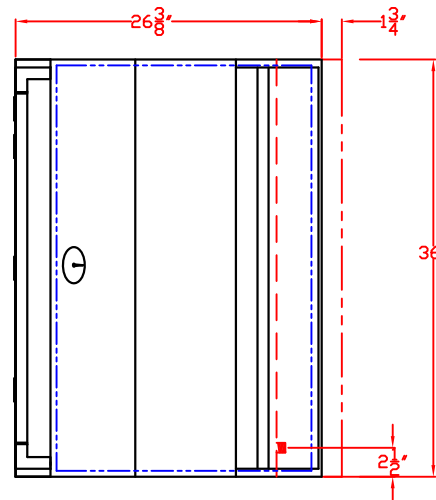

LYNX BUILT-IN 36" W/ DIMENSIONS

ISLAND CUTOUT IN BLUE

TOP VIEW

FRONT VIEW

RIGHT SIDE VIEW

LYNX BUILT-IN 36" ISLAND CUTOUT

TOP VIEW

FRONT VIEW

SIDE VIEW