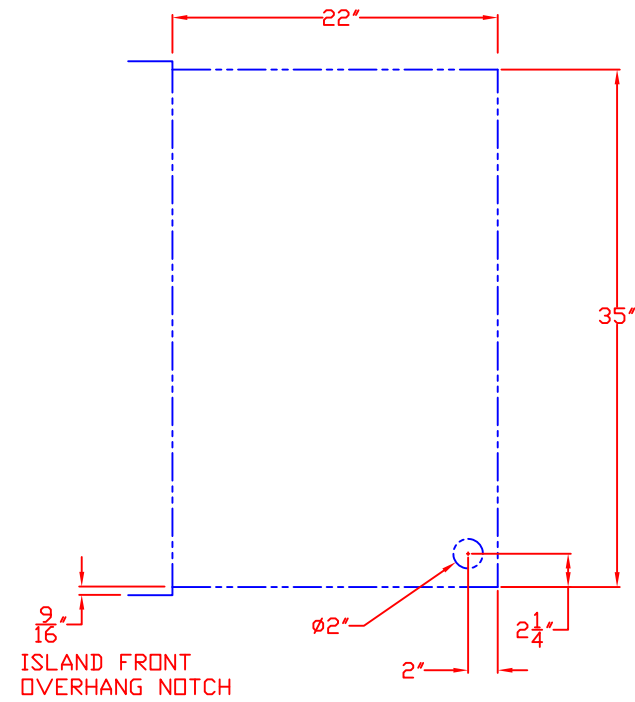

LYNX BUILT-IN 36" W/ DIMENSIONS

ISLAND CUTOUT IN BLUE

TOP VIEW

FRONT VIEW

RIGHT SIDE VIEW

LYNX BUILT-IN 36" ISLAND CUTOUT

TOP VIEW

FRONT VIEW

SIDE VIEW