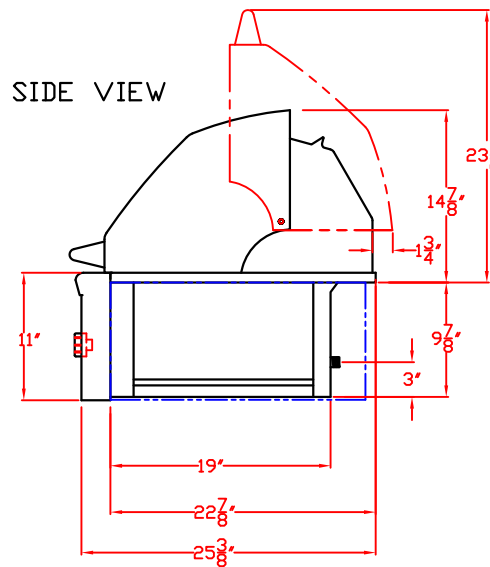

LYNX BUILT-IN 36" W/ DIMENSIONS

ISLAND CUTOUT IN BLUE

TOP VIEW

FRONT VIEW

RIGHT SIDE VIEW

LYNX BUILT-IN 36" ISLAND CUTOUT

TOP VIEW

FRONT VIEW

SIDE VIEW