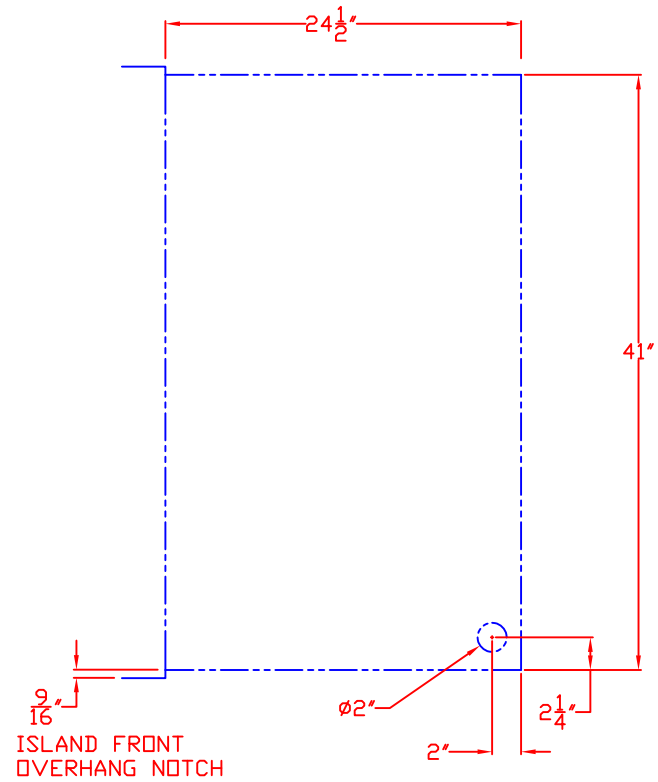

LYNX BUILT-IN 42"
W/ DIMENSIONS
ISLAND CUTOUT IN BLUE

TOP VIEW

FRONT VIEW

RIGHT SIDE VIEW

LYNX BUILT-IN 42" ISLAND CUTOUT

TOP VIEW

FRONT VIEW

SIDE VIEW