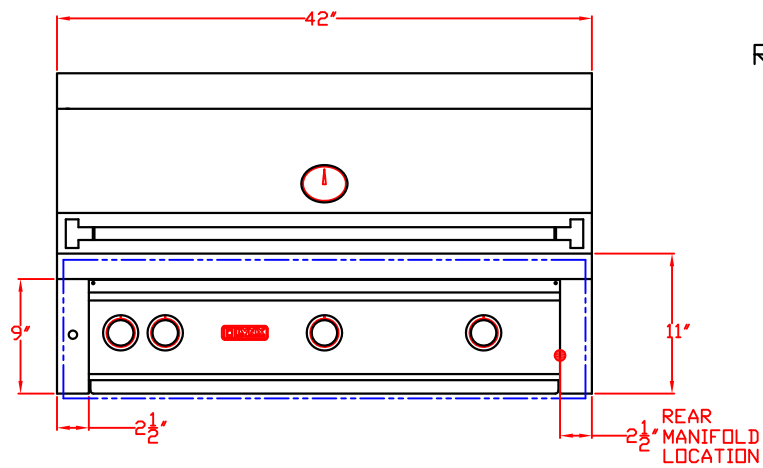

LYNX BUILT-IN 42"
W/ DIMENSIONS
ISLAND CUTOUT IN BLUE

TOP VIEW

FRONT VIEW

RIGHT SIDE VIEW

LYNX BUILT-IN 42" ISLAND CUTOUT

TOP VIEW

FRONT VIEW

SIDE VIEW