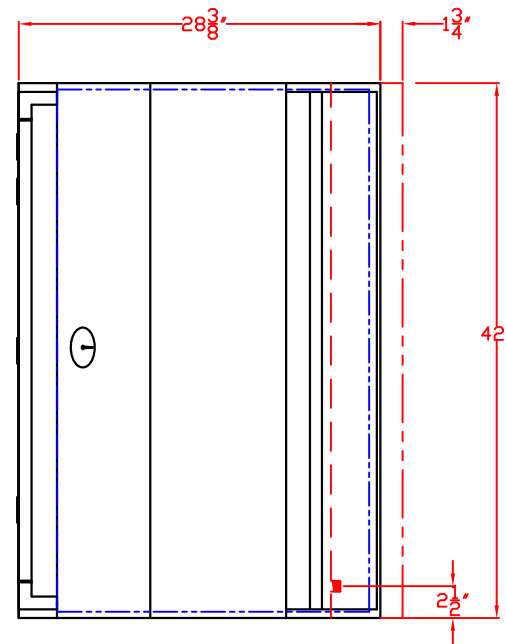

LYNX BUILT-IN 42"
W/ DIMENSIONS
ISLAND CUTOUT IN BLUE

TOP VIEW

FRONT VIEW

RIGHT SIDE VIEW

LYNX BUILT-IN 42" ISLAND CUTOUT

TOP VIEW

FRONT VIEW

SIDE VIEW