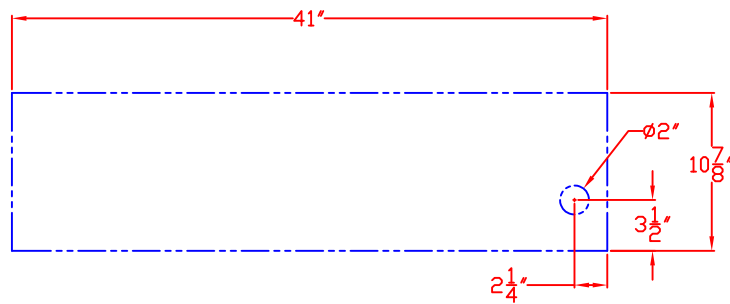

LYNX BUILT-IN 42"
W/ DIMENSIONS
ISLAND CUTOUT IN BLUE

TOP VIEW

FRONT VIEW

RIGHT SIDE VIEW

LYNX BUILT-IN 42" ISLAND CUTOUT

TOP VIEW

FRONT VIEW

SIDE VIEW