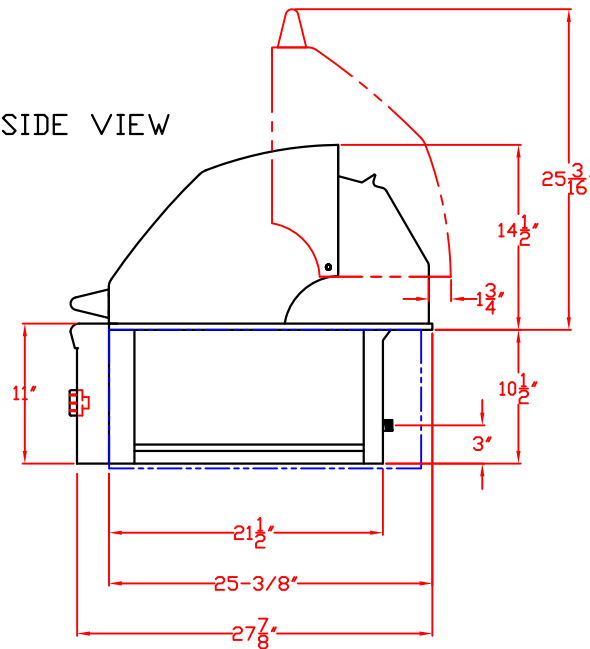

LYNX BUILT-IN 42"
W/ DIMENSIONS
ISLAND CUTOUT IN BLUE

TOP VIEW

FRONT VIEW

RIGHT SIDE VIEW

LYNX BUILT-IN 42" ISLAND CUTOUT

TOP VIEW

FRONT VIEW

SIDE VIEW