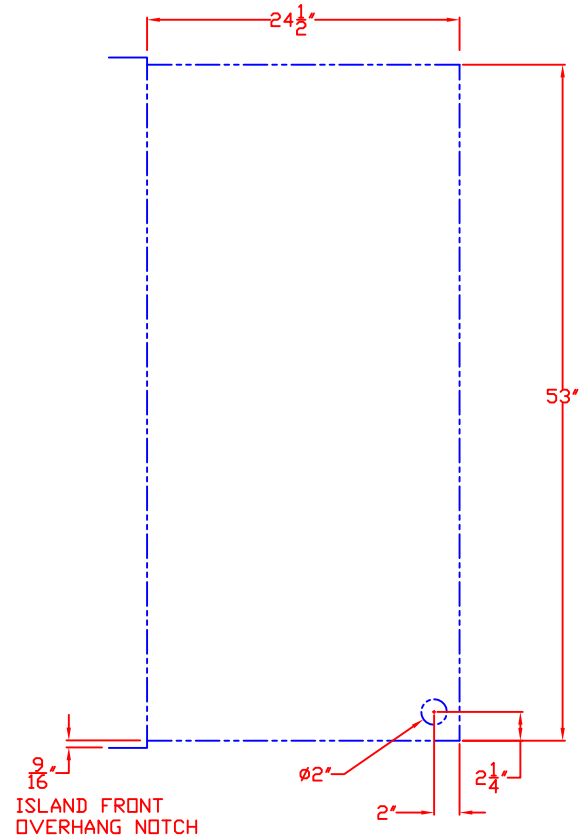

LYNX BUILT-IN 54"
W/ DIMENSIONS
ISLAND CUTOUT IN BLUE

TOP VIEW

FRONT VIEW

RIGHT SIDE VIEW

LYNX BUILT-IN 54" ISLAND CUTOUT

FRONT VIEW

TOP VIEW

SIDE VIEW