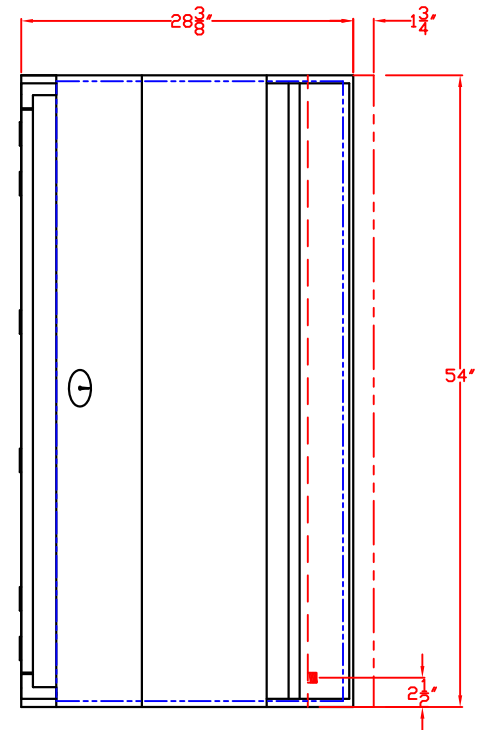

LYNX BUILT-IN 54"
W/ DIMENSIONS
ISLAND CUTOUT IN BLUE

TOP VIEW

FRONT VIEW

RIGHT SIDE VIEW

LYNX BUILT-IN 54" ISLAND CUTOUT

FRONT VIEW

TOP VIEW

SIDE VIEW