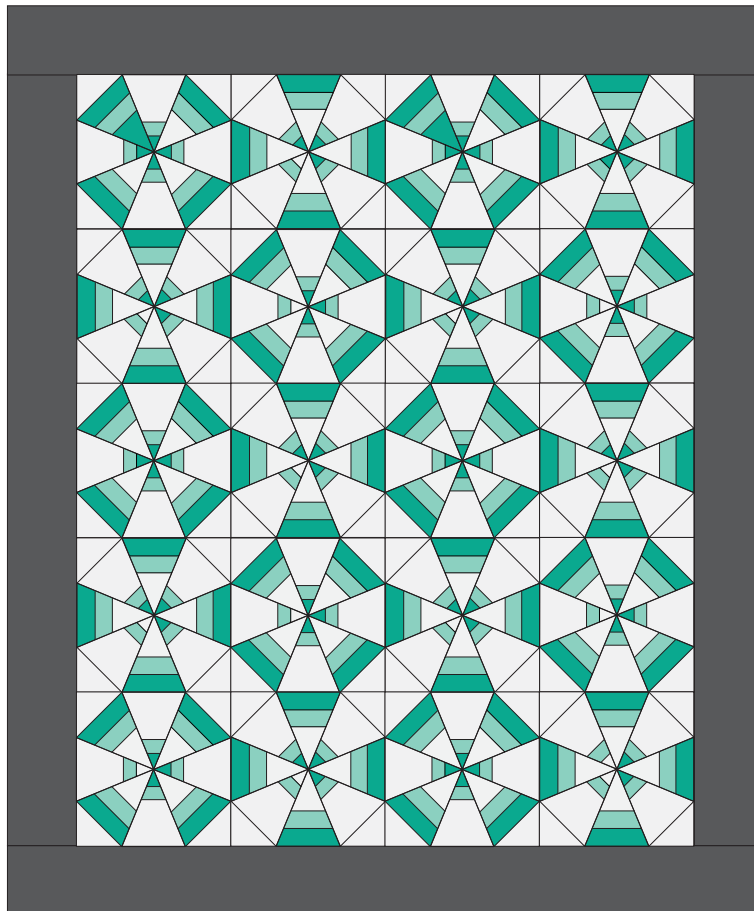

Windmill Quilt

QUILT SIZE
76" x 92"

SUPPLIES

- 1 Roll of 2½" Strips
- 4 yds. Background Fabric
- 1½ yds. of Outer Border
- 5¾ yds. of Backing
- MSQC Simple Wedge Template

QUILT BLOCK

MISSOURI STAR
— QUILT CO. —