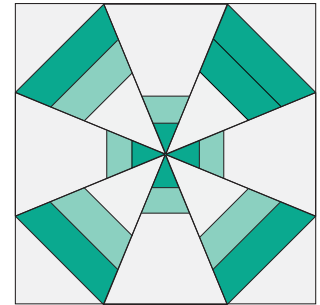

Windmill Quilt

QUILT SIZE
76" x 92"

SUPPLIES

- 1 Roll of 2½" Strips
- 4 yds. Background Fabric
- 1½ yds. of Outer Border
- 5¾ yds. of Backing
- MSQC Simple Wedge Template

QUILT BLOCK

MISSOURI STAR
— QUILT CO. —