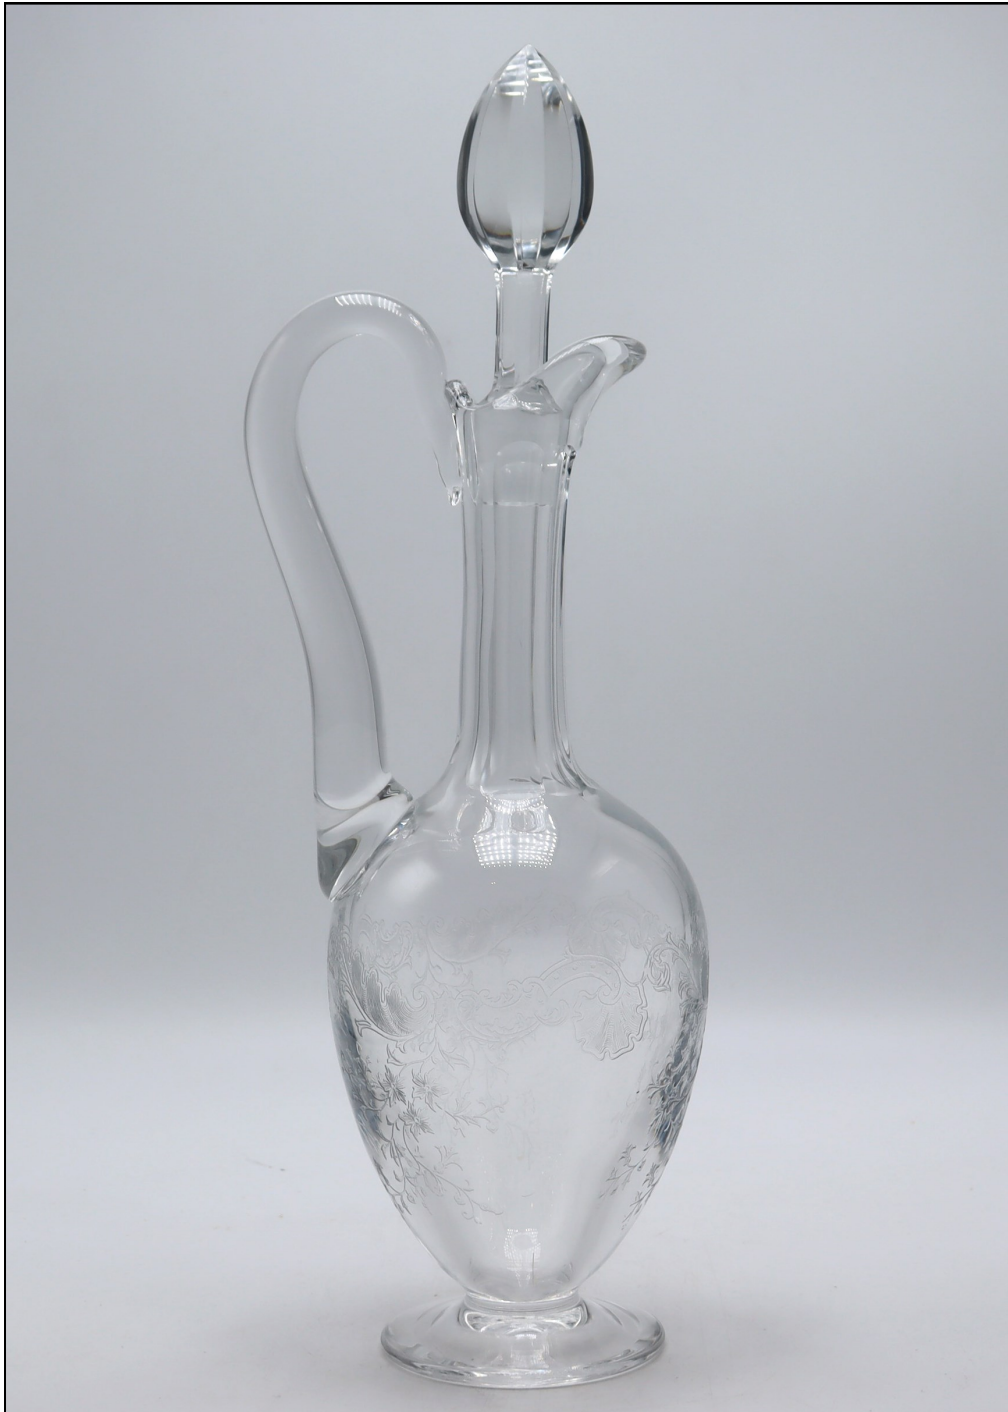

JAN SHOWERS

ANTIQUES

700-9530

Clear etched glass decanter, c. 1950

4 1/2" diameter X 15"h