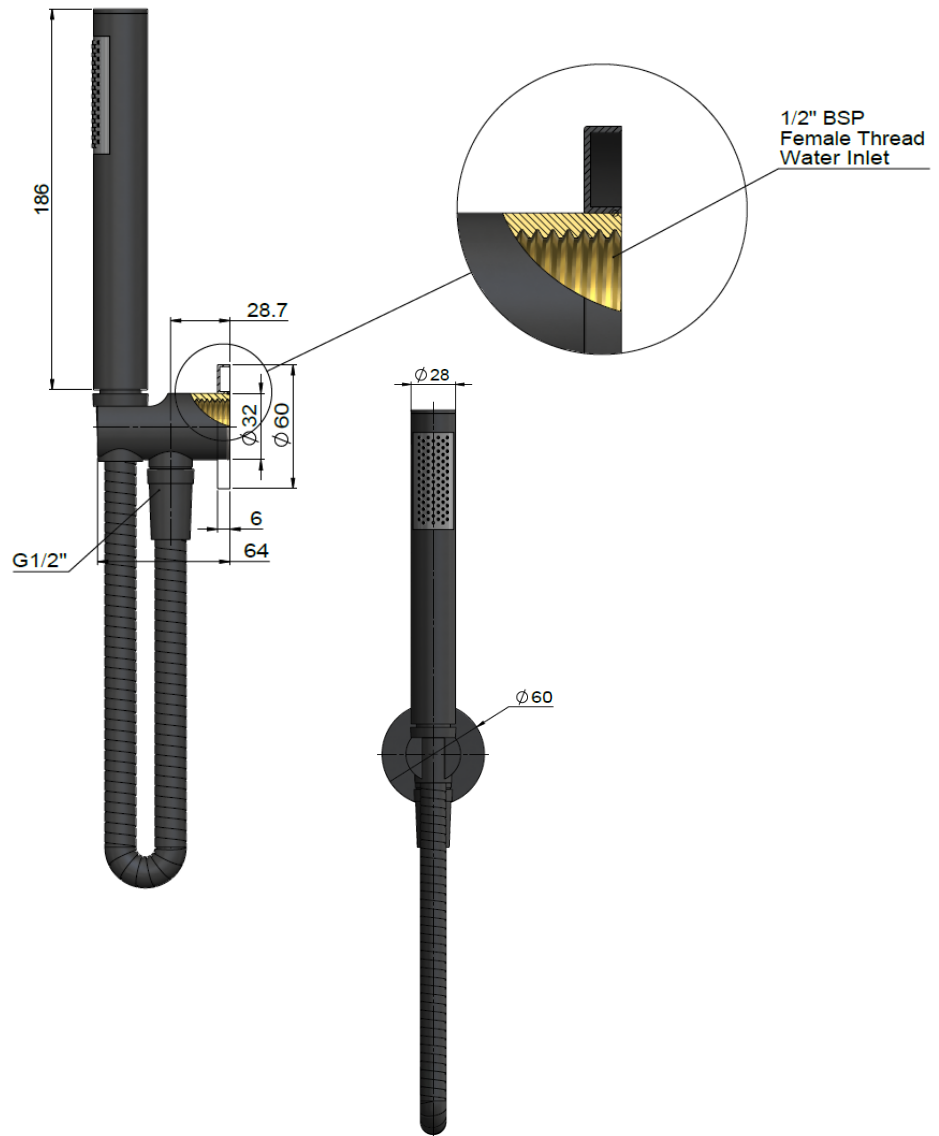

FEATURES

- 10 Year warranty
- Flow rate **6 L p/m**
- Solid brass construction
- Box Weight **1.06 kg**
- 68mm long 1/2" threaded adapter included

CARE

- Do not install tapware using any form of acetone silicones.
- Do not apply physical items (such as tools) directly to product.
- Never use house-hold or commercial detergents, citrus based cleaners, or abrasive cleaners.
- Clean using a mild washing soap solution rinsed, and dry with a soft cloth.
- Check for any product defects before installation.
- Refer to the installation manual for correct installation.

CREDENTIALS

- Watermark AS/NZS3718WMKA25013
- Wels Rated 3 Star

SPECIFICATIONS

FLOW RATE GRAPH

TOLERANCES

MZ08-R HAND SHOWER

meir®

EXPLODED VIEW

No.	Part Number
1	O-Ring
2	Back Plate
3	Shower Bracket
4	Check Valve
5	Handle Shower
6	Water Flow Controller
7	Shower Hose For Black

NOTE: The hose end caps of parts (hose part 7) are made from a special hardened plastic to prevent the brass mount (3) from scratching.