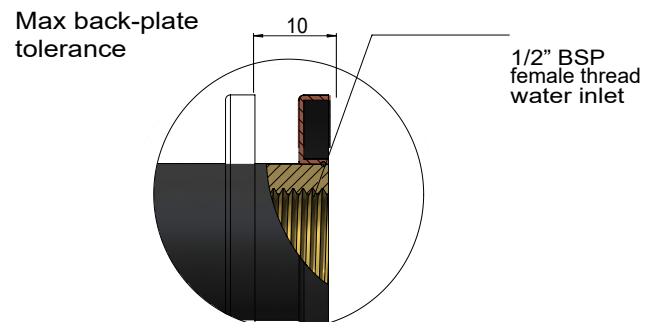

FEATURES

- 10 Year warranty
- Flow rate **6 L p/m**
- Solid brass construction
- Box Weight **1.06 kg**
- 68mm long 1/2" threaded adapter included

CARE

- Do not install tapware using any form of acetone silicones.
- Do not apply physical items (such as tools) directly to product.
- Never use house-hold or commercial detergents, citrus based cleaners, or abrasive cleaners.
- Clean using a mild washing soap solution rinsed, and dry with a soft cloth.
- Check for any product defects before installation.
- Refer to the installation manual for correct installation.

CREDENTIALS

- Watermark AS/NZS3718WMKA25013
- Wels Rated 3 Star

SPECIFICATIONS

FLOW RATE GRAPH

TOLERANCES

MZ08-R HAND SHOWER

meir®

EXPLODED VIEW