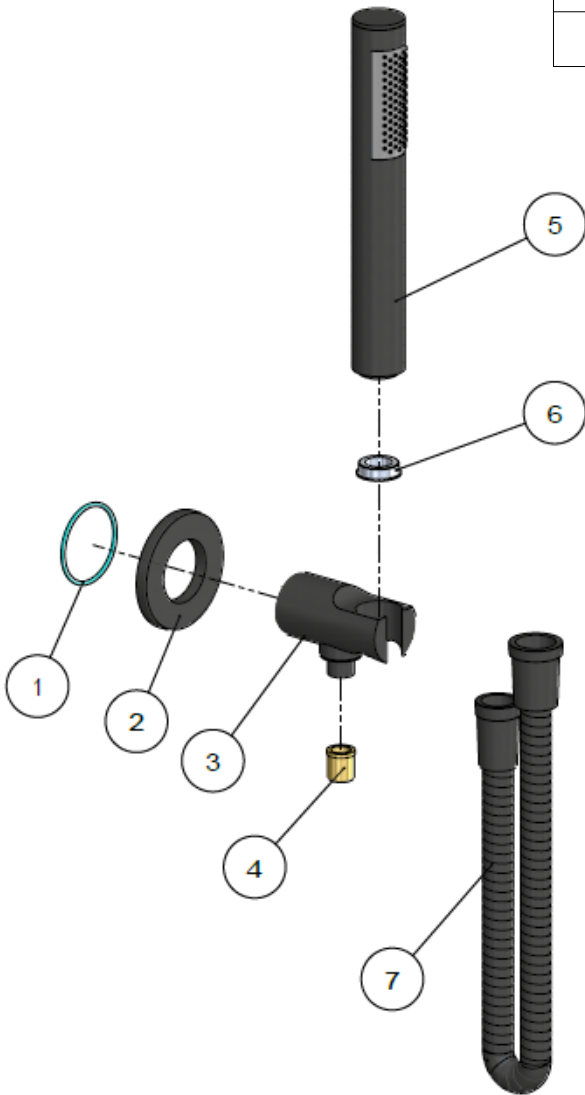

FEATURES

- 10 Year warranty
- Flow rate **6 L p/m**
- Solid brass construction
- Box Weight **1.06 kg**
- 68mm long 1/2" threaded adapter included

CARE

- Do not install tapware using any form of acetone silicones.
- Do not apply physical items (such as tools) directly to product.
- Never use house-hold or commercial detergents, citrus based cleaners, or abrasive cleaners.
- Clean using a mild washing soap solution rinsed, and dry with a soft cloth.
- Check for any product defects before installation.
- Refer to the installation manual for correct installation.

CREDENTIALS

- Watermark AS/NZS3718WMKA25013
- Wels Rated 3 Star

SPECIFICATIONS

FLOW RATE GRAPH

TOLERANCES

MZ08-R HAND SHOWER

meir®

EXPLODED VIEW

No.	Part Number
1	O-Ring
2	Back Plate
3	Shower Bracket
4	Check Valve
5	Handle Shower
6	Water Flow Controller
7	Shower Hose For Black

NOTE: The hose end caps of parts (hose part 7) are made from a special hardened plastic to prevent the brass mount (3) from scratching.