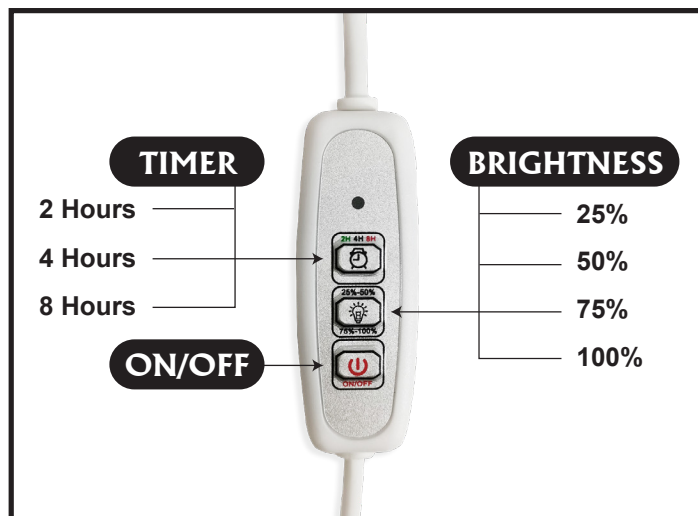

#### Grow Light 20W:

white LED: 55pcs  
warm: 57pcs  
red: 5pcs  
blue: 6pcs

**Output Voltage:** 12V 2A

#### Light Wave Length:

white: 6000-6500k  
warm: 3000-3200k  
red: 620-640nm  
blue: 400-470nm

**LED Source:** LED

**Input Voltage:** AC100-240V

**Certification:** FCC ETL

### PACKAGE INCLUDES:

- (1) LED Grow Light
- (1) Power Adapter
- (1) Stainless Steel Hanger
- (4) Hook & loop adhesive pads

Four (4) sets of hook & loop fasteners with adhesive backs are included for mounting. Simply remove adhesive backing and place on either side of the grow light and press into place.