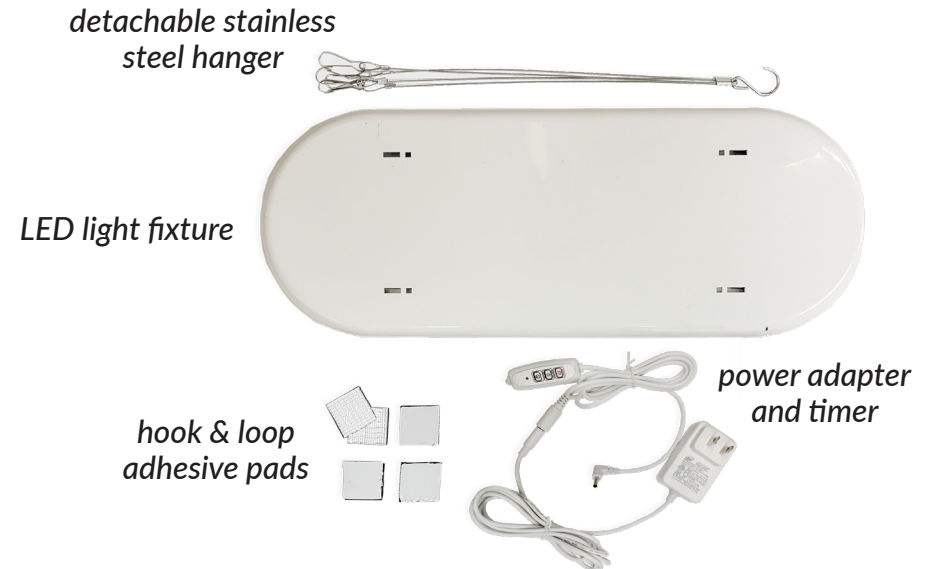

#### Grow Light 20W:

white LED: 55pcs  
warm: 57pcs  
red: 5pcs  
blue: 6pcs

**Output Voltage:** 12V 2A

#### Light Wave Length:

white: 6000-6500k  
warm: 3000-3200k  
red: 620-640nm  
blue: 400-470nm

**LED Source:** LED

**Input Voltage:** AC100-240V

**Certification:** FCC ETL

### PACKAGE INCLUDES:

- (1) LED Grow Light
- (1) Power Adapter
- (1) Stainless Steel Hanger
- (4) Hook & loop adhesive pads

Four (4) sets of hook & loop fasteners with adhesive backs are included for mounting. Simply remove adhesive backing and place on either side of the grow light and press into place.