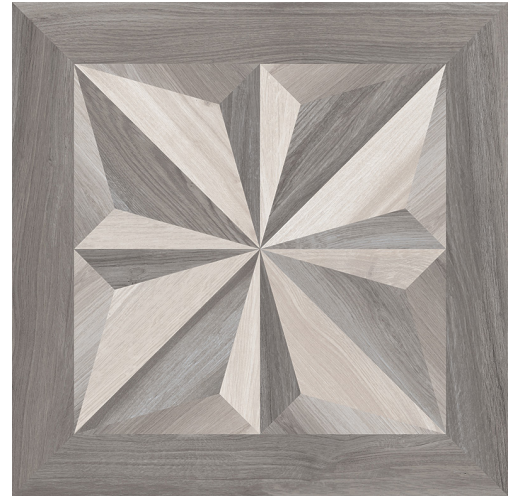

Honey Deco

Nut Deco

White Deco

Gray

Honey

Nut

White

Ozark

Porcelain

Bathrooms become spa-like, kitchens a place to explore, living rooms a gathering place to unwind and share stories, Ozark creates diverse, exciting spaces, transforming projects with the inviting look and feel of natural wood.