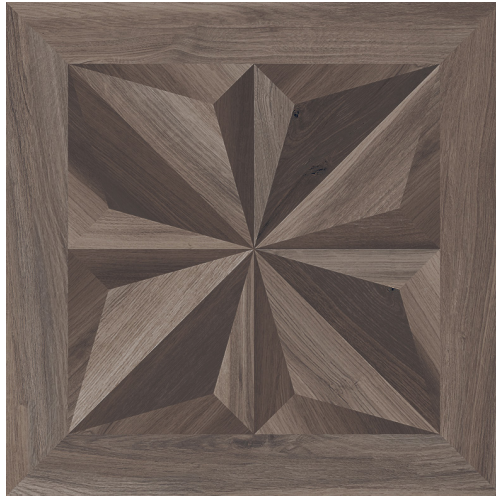

Honey Deco

Nut Deco

White Deco

Gray

Honey

Nut

White

Ozark

Porcelain

Bathrooms become spa-like, kitchens a place to explore, living rooms a gathering place to unwind and share stories, Ozark creates diverse, exciting spaces, transforming projects with the inviting look and feel of natural wood.