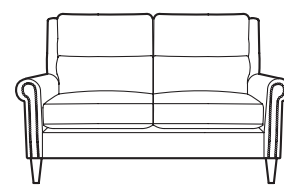

SOFAS & LOVESEATS: Stationary & Motion

Narrow Track Arm Sofa
96-9186-80/CL-8186-80
W80 D39 H39
SW73 SD20½ SH19½ AH24

Narrow Track Arm Power Motion Sofa with Articulating Headrest
96-9186-81-WR-AH/CL-8186-81-WR-AH
W81 D42½ H41
SW73 SD21 SH20 AH23

Narrow Track Arm Loveseat
96-9186-56/CL-8186-56
W56 D39 H39
SW48 SD20½ SH19½ AH24

Track Arm Sofa
96-9212-85/CL-8212-85
W85 D39 H39
SW73 SD20½ SH19½ AH24

Track Arm Power Motion Sofa with Articulating Headrest
96-9212-85-WR-AH/CL-8212-85-WR-AH
W85 D42½ H41
SW73 SD21 SH20 AH23

Track Arm Loveseat
96-9212-60/CL-8212-60
W60 D39 H39
SW48 SD20½ SH19½ AH24

Roll Arm Sofa with Nailhead Trim
96-9211-89/CL-8211-89
W89 D39 H39
SW73 SD20½ SH19½ AH24

Roll Arm Power Motion Sofa with Nailhead Trim and Articulating Headrest
96-9211-89-WR-AH/CL-8211-89-WR-AH
W89 D42½ H41
SW73 SD21 SH20 AH23½