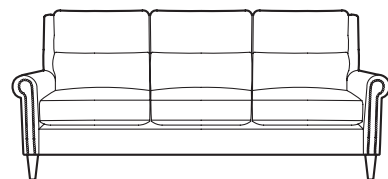

SOFAS & LOVESEATS: Stationary & Motion

Narrow Track Arm Sofa
96-9186-80/CL-8186-80
W80 D39 H39
SW73 SD20½ SH19½ AH24

Narrow Track Arm Power Motion Sofa with Articulating Headrest
96-9186-81-WR-AH/CL-8186-81-WR-AH
W81 D42½ H41
SW73 SD21 SH20 AH23

Narrow Track Arm Loveseat
96-9186-56/CL-8186-56
W56 D39 H39
SW48 SD20½ SH19½ AH24

Track Arm Sofa
96-9212-85/CL-8212-85
W85 D39 H39
SW73 SD20½ SH19½ AH24

Track Arm Power Motion Sofa with Articulating Headrest
96-9212-85-WR-AH/CL-8212-85-WR-AH
W85 D42½ H41
SW73 SD21 SH20 AH23

Track Arm Loveseat
96-9212-60/CL-8212-60
W60 D39 H39
SW48 SD20½ SH19½ AH24

Roll Arm Sofa with Nailhead Trim
96-9211-89/CL-8211-89
W89 D39 H39
SW73 SD20½ SH19½ AH24

Roll Arm Power Motion Sofa with Nailhead Trim and Articulating Headrest
96-9211-89-WR-AH/CL-8211-89-WR-AH
W89 D42½ H41
SW73 SD21 SH20 AH23½