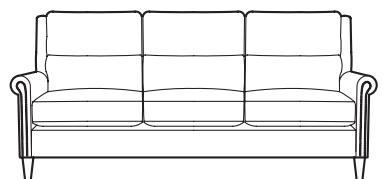

Narrow Track Arm Loveseat
96-9186-56/CL-8186-56
W56 D39 H39
SW48 SD20½ SH19½ AH24

Track Arm Sofa
96-9212-85/CL-8212-85
W85 D39 H39
SW73 SD20½ SH19½ AH24

Track Arm Power Motion Sofa with Articulating Headrest
96-9212-85-WR-AH/CL-8212-85-WR-AH
W85 D42½ H41
SW73 SD21 SH20 AH23

Track Arm Loveseat
96-9212-60/CL-8212-60
W60 D39 H39
SW48 SD20½ SH19½ AH24

Roll Arm Sofa with Nailhead Trim
96-9211-89/CL-8211-89
W89 D39 H39
SW73 SD20½ SH19½ AH24

Roll Arm Power Motion Sofa with Nailhead Trim and Articulating Headrest
96-9211-89-WR-AH/CL-8211-89-WR-AH
W89 D42½ H41
SW73 SD21 SH20 AH23½

Roll Arm Loveseat with Nailhead Trim
96-9211-64/CL-8211-64
W64 D39 H39
SW48 SD20½ SH19½ AH24

Small Roll Arm Sofa with Nailhead Trim
96-9187-86/CL-8187-86
W86 D39 H39
SW73 SD20½ SH19½ AH24

Small Roll Arm Power Motion Sofa with Nailhead Trim and Articulating Headrest
96-9187-85-WR-AH/CL-8187-85-WR-AH
W85 D42½ H41
SW73 SD21 SH20 AH23½