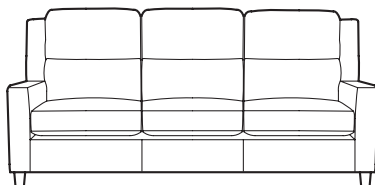

SOFAS & LOVESEATS: Stationary & Motion

Narrow Track Arm Sofa
96-9186-80/CL-8186-80
W80 D39 H39
SW73 SD20½ SH19½ AH24

Narrow Track Arm Power Motion Sofa with Articulating Headrest
96-9186-81-WR-AH/CL-8186-81-WR-AH
W81 D42½ H41
SW73 SD21 SH20 AH23

Narrow Track Arm Loveseat
96-9186-56/CL-8186-56
W56 D39 H39
SW48 SD20½ SH19½ AH24

Track Arm Sofa
96-9212-85/CL-8212-85
W85 D39 H39
SW73 SD20½ SH19½ AH24

Track Arm Power Motion Sofa with Articulating Headrest
96-9212-85-WR-AH/CL-8212-85-WR-AH
W85 D42½ H41
SW73 SD21 SH20 AH23