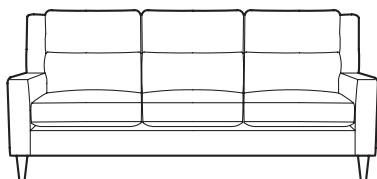

SOFAS & LOVESEATS: Stationary & Motion

Narrow Track Arm Sofa
96-9186-80/CL-8186-80
W80 D39 H39
SW73 SD20½ SH19½ AH24

Narrow Track Arm Power Motion Sofa with Articulating Headrest
96-9186-81-WR-AH/CL-8186-81-WR-AH
W81 D42½ H41
SW73 SD21 SH20 AH23

Narrow Track Arm Loveseat
96-9186-56/CL-8186-56
W56 D39 H39
SW48 SD20½ SH19½ AH24

Track Arm Sofa
96-9212-85/CL-8212-85
W85 D39 H39
SW73 SD20½ SH19½ AH24

Track Arm Power Motion Sofa with Articulating Headrest
96-9212-85-WR-AH/CL-8212-85-WR-AH
W85 D42½ H41
SW73 SD21 SH20 AH23