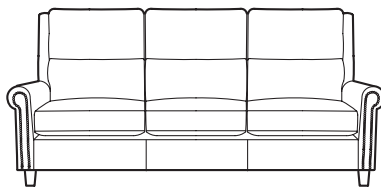

SOFAS & LOVESEATS: Stationary & Motion

Narrow Track Arm Sofa
96-9186-80/CL-8186-80
W80 D39 H39
SW73 SD20½ SH19½ AH24

Narrow Track Arm Power Motion Sofa with Articulating Headrest
96-9186-81-WR-AH/CL-8186-81-WR-AH
W81 D42½ H41
SW73 SD21 SH20 AH23

Narrow Track Arm Loveseat
96-9186-56/CL-8186-56
W56 D39 H39
SW48 SD20½ SH19½ AH24

Track Arm Sofa
96-9212-85/CL-8212-85
W85 D39 H39
SW73 SD20½ SH19½ AH24

Track Arm Power Motion Sofa with Articulating Headrest
96-9212-85-WR-AH/CL-8212-85-WR-AH
W85 D42½ H41
SW73 SD21 SH20 AH23

Track Arm Loveseat
96-9212-60/CL-8212-60
W60 D39 H39
SW48 SD20½ SH19½ AH24

Roll Arm Sofa with Nailhead Trim
96-9211-89/CL-8211-89
W89 D39 H39
SW73 SD20½ SH19½ AH24

Roll Arm Power Motion Sofa with Nailhead Trim and Articulating Headrest
96-9211-89-WR-AH/CL-8211-89-WR-AH
W89 D42½ H41
SW73 SD21 SH20 AH23½