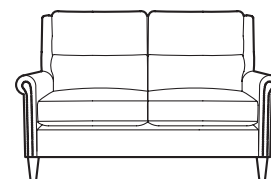

Narrow Track Arm Loveseat
96-9186-56/CL-8186-56
W56 D39 H39
SW48 SD20½ SH19½ AH24

Track Arm Sofa
96-9212-85/CL-8212-85
W85 D39 H39
SW73 SD20½ SH19½ AH24

Track Arm Power Motion Sofa with Articulating Headrest
96-9212-85-WR-AH/CL-8212-85-WR-AH
W85 D42½ H41
SW73 SD21 SH20 AH23

Track Arm Loveseat
96-9212-60/CL-8212-60
W60 D39 H39
SW48 SD20½ SH19½ AH24

Roll Arm Sofa with Nailhead Trim
96-9211-89/CL-8211-89
W89 D39 H39
SW73 SD20½ SH19½ AH24

Roll Arm Power Motion Sofa with Nailhead Trim and Articulating Headrest
96-9211-89-WR-AH/CL-8211-89-WR-AH
W89 D42½ H41
SW73 SD21 SH20 AH23½

Roll Arm Loveseat with Nailhead Trim
96-9211-64/CL-8211-64
W64 D39 H39
SW48 SD20½ SH19½ AH24

Small Roll Arm Sofa with Nailhead Trim
96-9187-86/CL-8187-86
W86 D39 H39
SW73 SD20½ SH19½ AH24

Small Roll Arm Power Motion Sofa with Nailhead Trim and Articulating Headrest
96-9187-85-WR-AH/CL-8187-85-WR-AH
W85 D42½ H41
SW73 SD21 SH20 AH23½