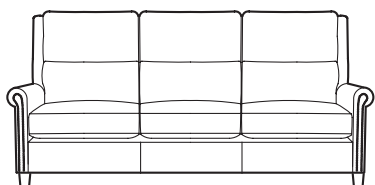

Narrow Track Arm Loveseat
96-9186-56/CL-8186-56
W56 D39 H39
SW48 SD20½ SH19½ AH24

Track Arm Sofa
96-9212-85/CL-8212-85
W85 D39 H39
SW73 SD20½ SH19½ AH24

Track Arm Power Motion Sofa with Articulating Headrest
96-9212-85-WR-AH/CL-8212-85-WR-AH
W85 D42½ H41
SW73 SD21 SH20 AH23

Track Arm Loveseat
96-9212-60/CL-8212-60
W60 D39 H39
SW48 SD20½ SH19½ AH24

Roll Arm Sofa with Nailhead Trim
96-9211-89/CL-8211-89
W89 D39 H39
SW73 SD20½ SH19½ AH24

Roll Arm Power Motion Sofa with Nailhead Trim and Articulating Headrest
96-9211-89-WR-AH/CL-8211-89-WR-AH
W89 D42½ H41
SW73 SD21 SH20 AH23½

Roll Arm Loveseat with Nailhead Trim
96-9211-64/CL-8211-64
W64 D39 H39
SW48 SD20½ SH19½ AH24

Small Roll Arm Sofa with Nailhead Trim
96-9187-86/CL-8187-86
W86 D39 H39
SW73 SD20½ SH19½ AH24

Small Roll Arm Power Motion Sofa with Nailhead Trim and Articulating Headrest
96-9187-85-WR-AH/CL-8187-85-WR-AH
W85 D42½ H41
SW73 SD21 SH20 AH23½