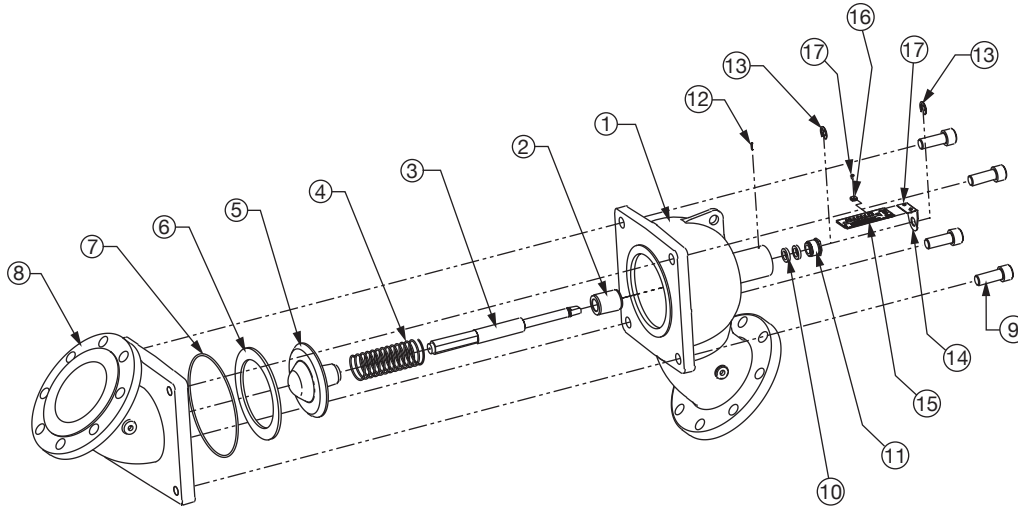

## Plus Two Multi Purpose Valve

SUPERSEDES: December 10, 2015

EFFECTIVE: February 28, 2019

MODEL NUMBER	SIZE Inches	PACKING KIT	SEAL KIT	DISC KIT	SPRING	SPINDLE KIT	BRACKET KIT	MEMORY KIT	PRESSURE TAP KIT
MPV 015-4	1.5	759-423RP	759-488RP	759-484SRP	759-490RP	759-485RP	759-571RP	759-561RP	759-252RP
MPV 020-4	2					759-571RP	759-591RP	759-252RP	
MPV 025-4	2.5	759-423RP	759-515RP	759-512SRP		759-513RP	759-571RP	759-592RP	759-252RP
MPV 030-4	3	759-423RP	759-564RP	759-447SRP	759-425RP	759-419RP	759-571RP	759-593RP	759-252RP
MPV 040-4	4	759-423RP	759-454RP	759-451SRP	759-453RP	759-450RP	759-571RP	759-594RP	759-252RP
MPV 050-4	5	759-468RP	759-539RP	759-522SRP	759-491RP	759-527RP	759-572RP	759-595RP	759-252RP
MPV 060-4	6	759-468RP	759-473RP	759-465SRP	759-472RP	759-466RP	759-572RP	759-596RP	759-252RP
MPV 080-4	8	759-495RP	759-540RP	759-523SRP	759-492RP	759-528RP	759-573RP	759-597RP	759-252RP
MPV 100-4	10	759-495RP	759-541RP	759-524SRP	759-493RP	759-529RP	759-573RP	759-598RP	759-252RP
MPV 120-4	12	759-495RP	759-542RP	759-525SRP	759-494RP	759-530RP	759-573RP	759-599RP	759-252RP
MPV 140-4	14	759-632RP	759-630RP	759-627RP	759-636RP	759-628RP	759-635RP	759-634RP	759-252RP

Kits apply to 125 lb., 250lb. And grooved valves. Kits require these items:

	PACKING KIT	SEAL KIT	DISC KIT	SPRING	SPINDLE KIT	BRACKET KIT	MEMORY KIT	PRESSURE TAP KIT
KIT CONTENTS	10 - Packing	6 - O Ring	5 - Seat Disc	4 - Spring	3 - Spindle	12 - Spring Pin	15 - Calibration Plate	Valve
	11 - Packing Nut	7 - Seat Seal				13 - Retaining Ring	16 - Memory Indicator	
						14 - Bracket	17 - Screw	
						17 - Screw		