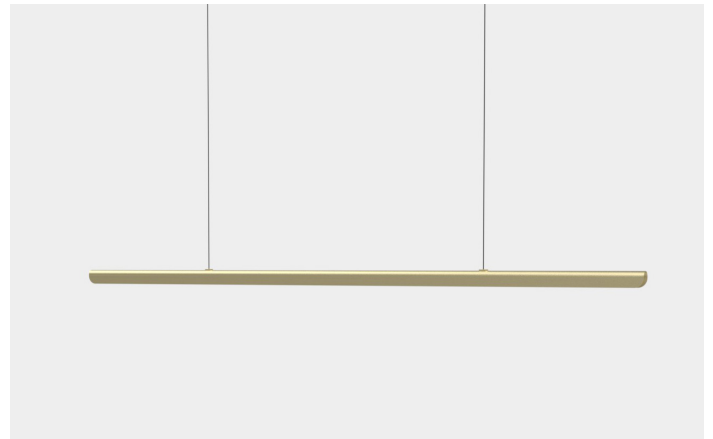

Louey

Louey takes an elegant approach to the linear luminaire. Its sleek textured brass shade personifies a mix of sophistication and refinement. Enshrouded by the rolled brass, the solid diffuser emits a seamless, warm and ethereal glow.

Finishes

- Brushed Brass
- Lacquered Finish
- Powdercoat Rivergum Beige
- Powdercoat Bronze
- Powdercoat Moss
- Powdercoat Reef

Features

- Warm white LED
- Dimmable
- Rotational head for directional light
- Solid frosted acrylic diffuser

Pendant

LUY138

Measurements	Weight	2.5kg
	Dimension	1380L x 29D x 43H mm
Fitting	Type	LED Strip
	Dimmable	Yes
	Wattage	28W
	Voltage	24V
	Temp	2700K
	Lumens	3,275lm (Bulb)
	CRI	>80
Power	Avg Lifetime	50,000 hrs
	Driver	Phase-Cut (Standard), DALI (upon request)
	Input	230-240v 50Hz
	Cable Length	3m / 118"

LUY178

Measurements	Weight	3kg
	Dimension	1790L x 29D x 43H mm
Fitting	Type	LED Strip
	Dimmable	Yes
	Wattage	36W
	Voltage	24V
	Temp	2700K
	Lumens	4,275lm (Bulb)
	CRI	>80
Power	Avg Lifetime	50,000 hrs
	Driver	Phase-Cut (Standard), DALI (upon request)
	Input	230-240v 50Hz
	Cable Length	3m / 118"