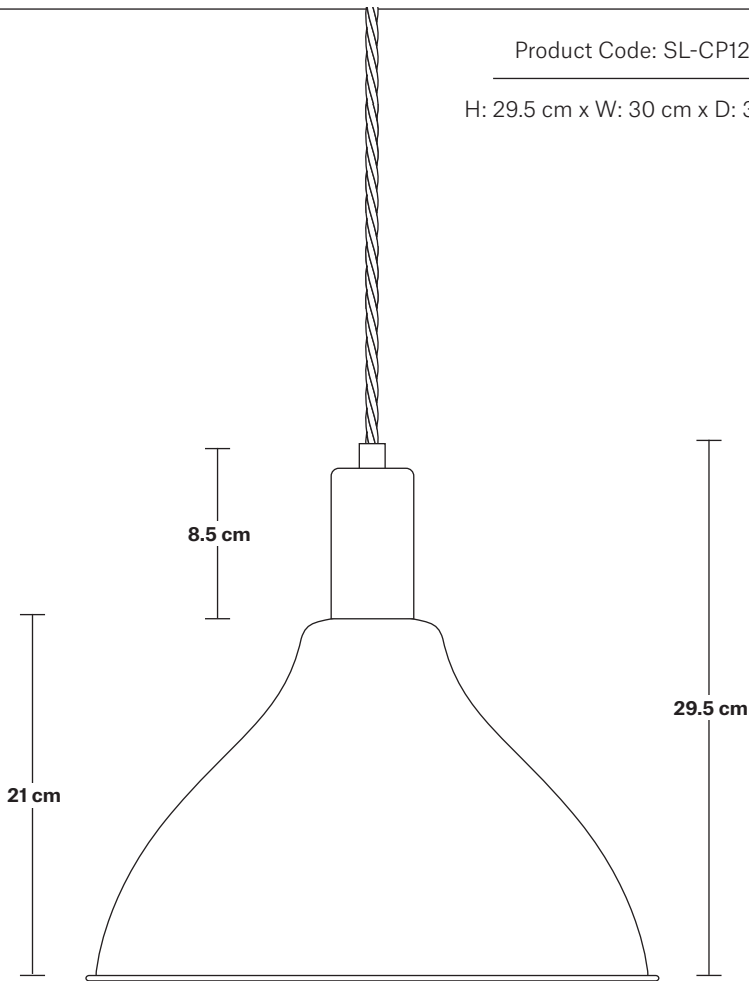

Sleek Cone Pendant - 12 Inch

Product Code: SL-CP12

H: 29.5 cm x W: 30 cm x D: 30 cm

SPECIFICATIONS

We meet all UK and EU lighting and safety regulations.

Our products are hand finished to ensure an authentic vintage look and therefore they may vary slightly from those shown in the images.

Bulb required: Standard screw (E27) fitting, max 25W.

Shade weight: 0.85 kg | **Holder weight:** 0.2 kg

Maximum weight: 1.05 kg

INFORMATION

Finishes: Brass, Pewter and Copper.

Ready to be installed, installation required.

Holder Diameter: 4 cm / 1.6"

Holder Height: 10 cm / 4.1"

Ceiling Rose Diameter: 8 cm / 3"

Ceiling Rose Height: 2 cm / 0.8"

INDUSTVILLE

Sleek Edison ES E27 Bulb Holder

Product Code: SL-EBH

H: 7.1 cm x W: 4.5 cm x D: 4.5 cm

Bulb Holder Depth: 4.5 cm / 1.8"

INDUSTVILLE

Cone - 12 Inch - Shade Only

Product Code: C12-SO

H: 21 cm x W: 30 cm x D: 30 cm

SPECIFICATIONS

We meet all UK and EU lighting and safety regulations.

Our products are hand finished to ensure an authentic vintage look and therefore they may vary slightly from those shown in the images.