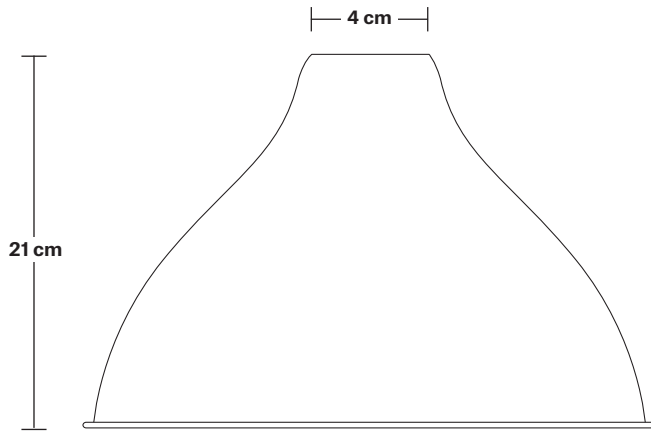

Holder Diameter: 4 cm / 1.6"

Holder Height: 10 cm / 4.1"

Ceiling Rose Diameter: 8 cm / 3"

Ceiling Rose Height: 2 cm / 0.8"

INDUSTVILLE

Sleek Edison ES E27 Bulb Holder

Product Code: SL-EBH

H: 7.1 cm x W: 4.5 cm x D: 4.5 cm

Bulb required: Standard screw (E27) fitting, max 25W.

Weight: 0.1 kg

INFORMATION

Finishes: Brass, Pewter and Copper.

Ready to be installed, installation required.

Wall mount screws not included.

DIMENSIONS

Bulb Holder Height: 9.6 cm / 3.8"

Bulb Holder Depth: 4.5 cm / 1.8"

INDUSTVILLE

Cone - 12 Inch - Shade Only

Product Code: C12-SO

H: 21 cm x W: 30 cm x D: 30 cm

SPECIFICATIONS

We meet all UK and EU lighting and safety regulations.

Our products are hand finished to ensure an authentic vintage look and therefore they may vary slightly from those shown in the images.

Shade weight: 0.85 kg

INFORMATION

Finishes: Brass, Pewter and Copper.

Ready to be installed, installation required.

Wall mount screws not included.

DIMENSIONS

Shade Diameter: 30 cm / 12"

Shade Height (no holder): 21 cm / 8.3"