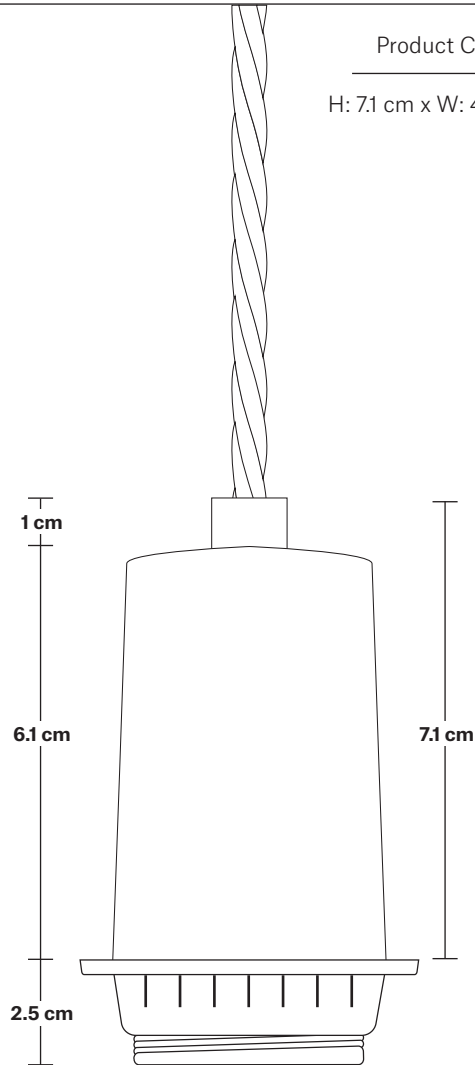

Sleek Cone Pendant - 12 Inch

Product Code: SL-CP12

H: 29.5 cm x W: 30 cm x D: 30 cm

SPECIFICATIONS

We meet all UK and EU lighting and safety regulations.

Our products are hand finished to ensure an authentic vintage look and therefore they may vary slightly from those shown in the images.

Wall mount screws not included.

Holders available: Brass, Pewter and Copper.

Flex: 1m Black Twisted Fabric Flex.

Ceiling rose: Brass, Pewter and Copper.

DIMENSIONS

Shade Diameter: 30 cm / 12"

Shade Height (no holder): 21 cm / 8.3"

Holder Diameter: 4 cm / 1.6"

Holder Height: 10 cm / 4.1"

Ceiling Rose Diameter: 8 cm / 3"

Ceiling Rose Height: 2 cm / 0.8"

INDUSTVILLE

Sleek Edison ES E27 Bulb Holder

Product Code: SL-EBH

H: 7.1 cm x W: 4.5 cm x D: 4.5 cm

Bulb Holder Depth: 4.5 cm / 1.8"

INDUSTVILLE

Cone - 12 Inch - Shade Only

Product Code: C12-SO

H: 21 cm x W: 30 cm x D: 30 cm

SPECIFICATIONS

We meet all UK and EU lighting and safety regulations.

Our products are hand finished to ensure an authentic vintage look and therefore they may vary slightly from those shown in the images.