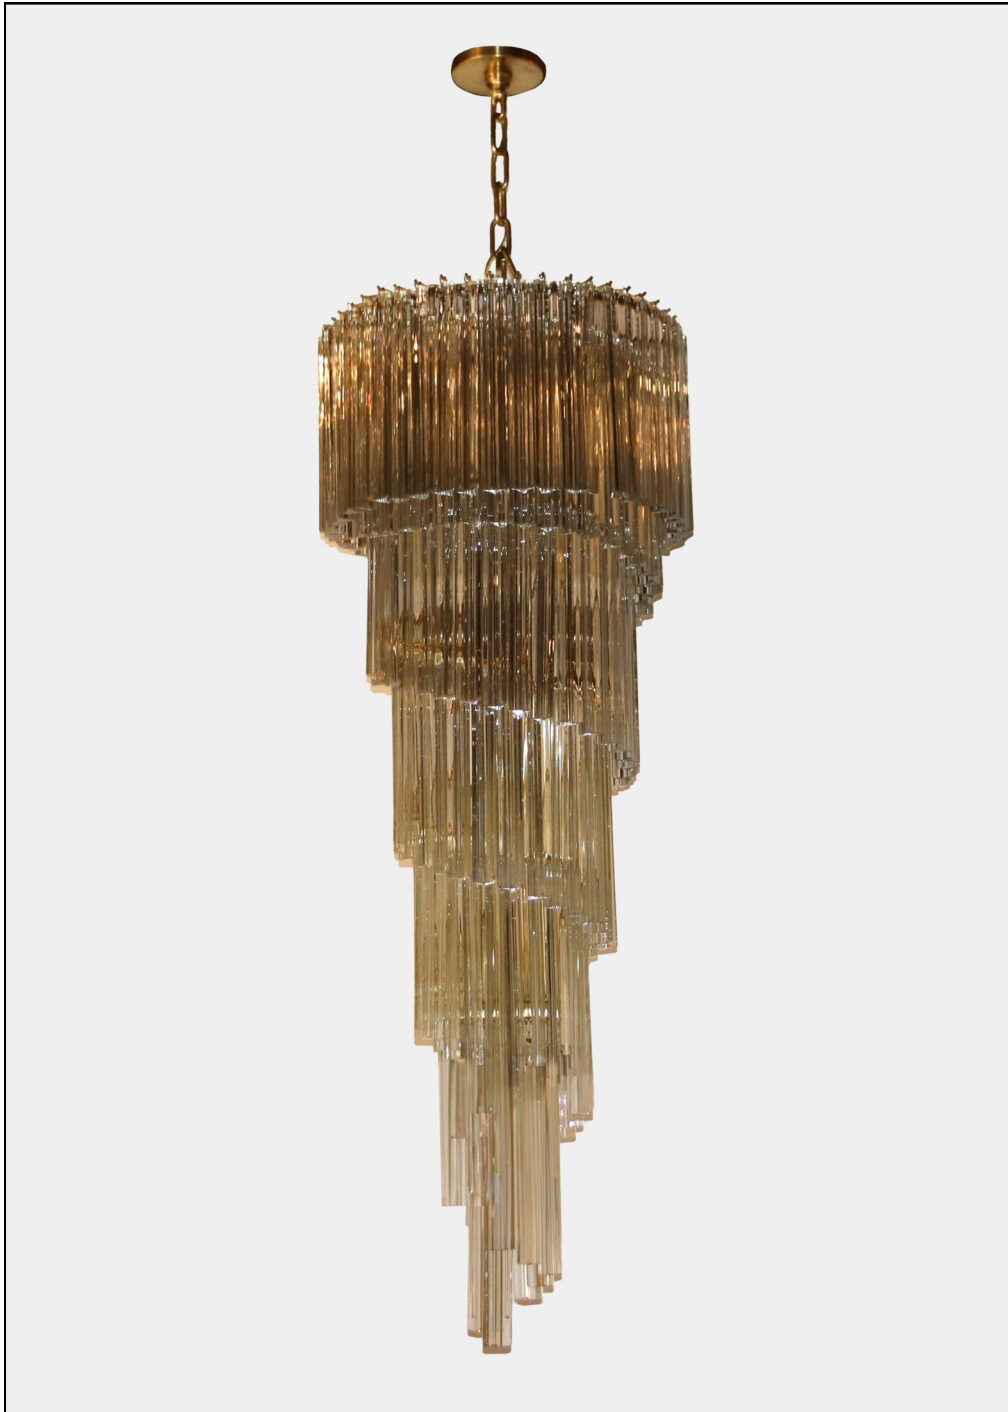

JAN SHOWERS

ANTIQUES

700-9337

Large Vintage Murano glass Venini chandelier. c. 1960
21" diameter x 55" h