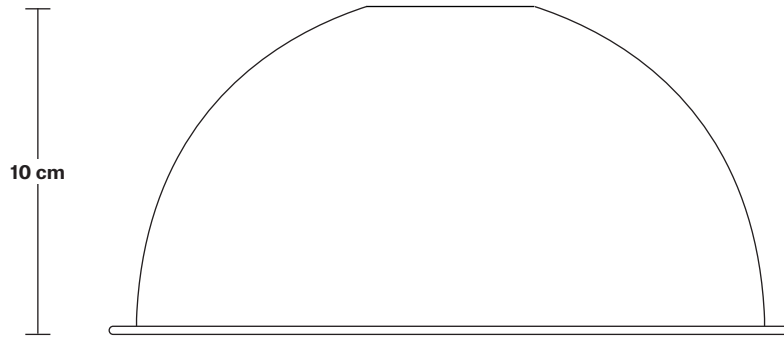

10 cm

Dome - 8 Inch

SPECIFICATIONS

We meet all UK and EU lighting and safety regulations.

Our products are hand finished to ensure an authentic vintage look and therefore they may vary slightly from those shown in the images.

Weight: 0.4 kg

INFORMATION

Product Code: D8-SO

Finishes: Yellow, Orange, Burgundy, Sage Green, Dark Green, Turquoise, Dark Blue.

DIMENSIONS

H: 10 cm x **W:** 20 cm x **D:** 20 cm

Shade Diameter: 20 cm / 8"

Shade Height: 10 cm / 4"