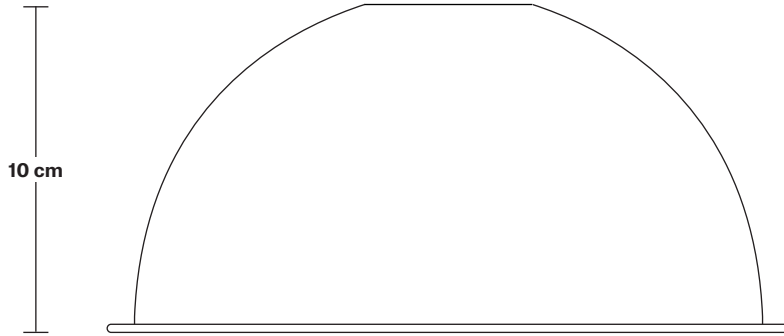

## Chelsea Dome Pendant - 8 Inch

SPECIFICATIONS	INFORMATION	DIMENSIONS
<p>We meet all UK and EU lighting and safety regulations.</p>	<p>PRODUCT CODE: CH-DP8</p>	<p>H: 117.5 cm x W: 20 cm x D: 10 cm</p>
<p>Our products are hand finished to ensure an authentic vintage look and therefore they may vary slightly from those shown in the images.</p>	<p>FINISHES: Burgundy, Dark Blue, Sage Green, Turquoise, Yellow.</p>	<p>SHADE DIAMETER: 20 cm / 7.9"</p>
<p>Bulb Required: Standard screw (E27) fitting, max 40W.</p>	<p>HOLDER FINISHES: Pewter, Black.</p>	<p>SHADE HEIGHT: 10 cm / 3.9"</p>
<p>WEIGHT: 0.7 kg</p>	<p>FLEX: 1m Black Twisted Fabric Flex.</p>	<p>HOLDER DIAMETER: 9.5 cm / 3.7"</p>
	<p>Ready to be installed, installation required.</p>	<p>HOLDER HEIGHT: 6 cm / 2.4"</p>
	<p>Wall mount screws not included.</p>	<p>ROSE DIAMETER: 7.8 cm / 3.1"</p>
		<p>ROSE HEIGHT: 2 cm / 1.8"</p>

### DIMENSIONS

H: 110.3 cm x W: 9.3 cm x D: 9.5 cm

HOLDER DIAMETER: 9.5 cm / 3.7"

HOLDER HEIGHT: 9.3 cm / 3.6"

ROSE DIAMETER: 7.8 cm / 3.1"

ROSE HEIGHT: 2 cm / 1.8"

20 cm

4 cm

### DIMENSIONS

H: 10 cm x W: 20 cm x D: 20 cm

SHADE DIAMETER: 20 cm / 8"

SHADE HEIGHT: 10 cm / 4"