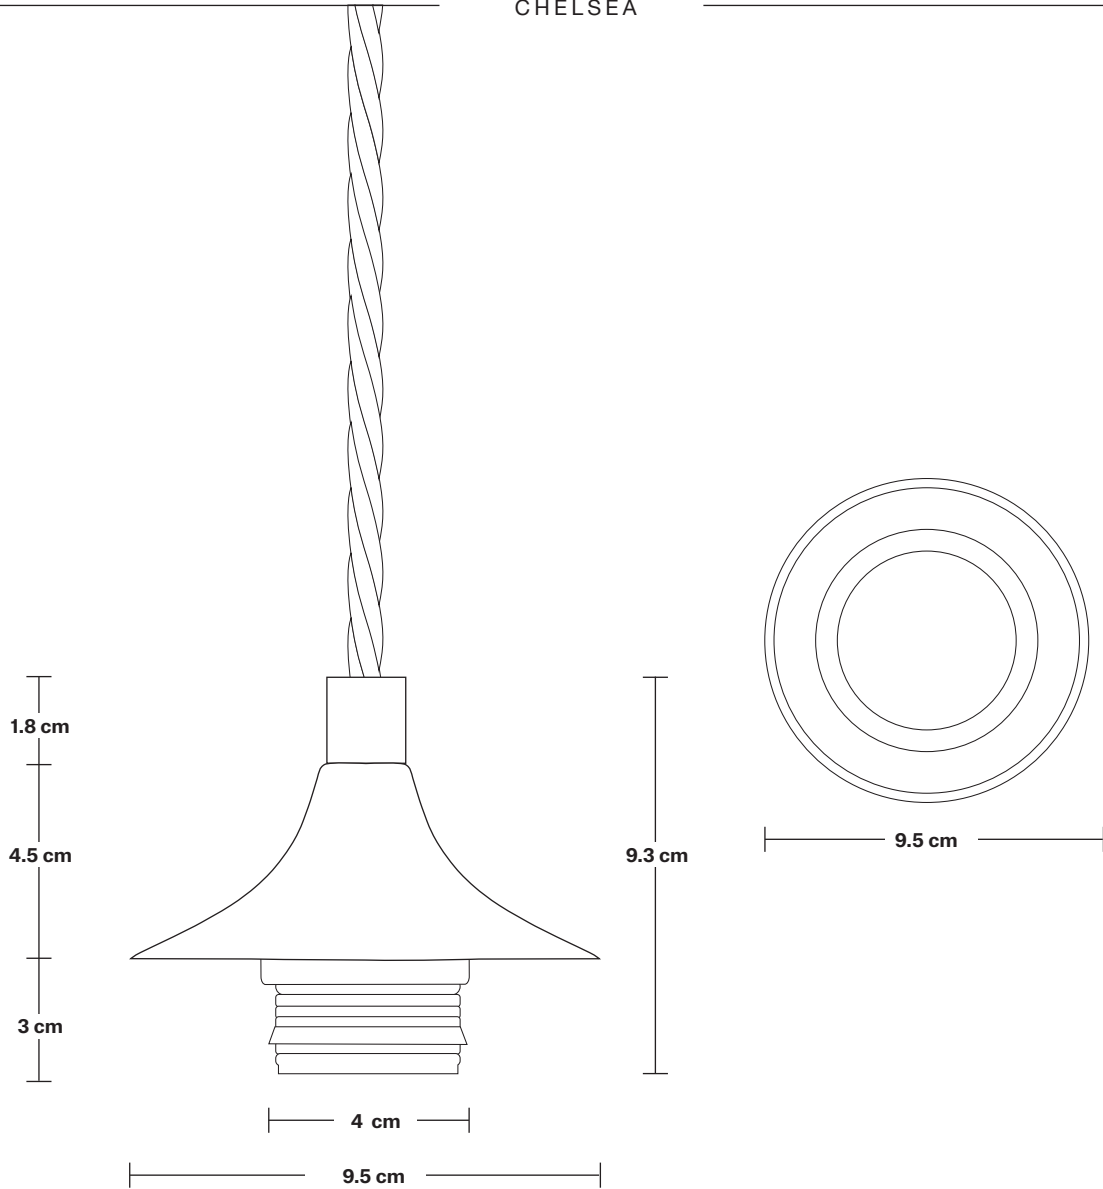

## Chelsea Dome Pendant - 8 Inch

SPECIFICATIONS	INFORMATION	DIMENSIONS
<p>We meet all UK and EU lighting and safety regulations.</p>	<p>PRODUCT CODE: CH-DP8</p>	<p>H: 117.5 cm x W: 20 cm x D: 10 cm</p>
<p>Our products are hand finished to ensure an authentic vintage look and therefore they may vary slightly from those shown in the images.</p>	<p>FINISHES: Burgundy, Dark Blue, Sage Green, Turquoise, Yellow.</p>	<p>SHADE DIAMETER: 20 cm / 7.9"</p>
<p>Bulb Required: Standard screw (E27) fitting, max 40W.</p>	<p>HOLDER FINISHES: Pewter, Black.</p>	<p>SHADE HEIGHT: 10 cm / 3.9"</p>
<p>WEIGHT: 0.7 kg</p>	<p>FLEX: 1m Black Twisted Fabric Flex.</p>	<p>HOLDER DIAMETER: 9.5 cm / 3.7"</p>
	<p>Ready to be installed, installation required.</p>	<p>HOLDER HEIGHT: 6 cm / 2.4"</p>
	<p>Wall mount screws not included.</p>	<p>ROSE DIAMETER: 7.8 cm / 3.1"</p>
		<p>ROSE HEIGHT: 2 cm / 1.8"</p>

## Chelsea Cord Set ES E27 Bulb Holder

### DIMENSIONS

H: 110.3 cm x W: 9.3 cm x D: 9.5 cm

HOLDER DIAMETER: 9.5 cm / 3.7"

HOLDER HEIGHT: 9.3 cm / 3.6"

ROSE DIAMETER: 7.8 cm / 3.1"

ROSE HEIGHT: 2 cm / 1.8"

20 cm

4 cm

### DIMENSIONS

H: 10 cm x W: 20 cm x D: 20 cm

SHADE DIAMETER: 20 cm / 8"

SHADE HEIGHT: 10 cm / 4"