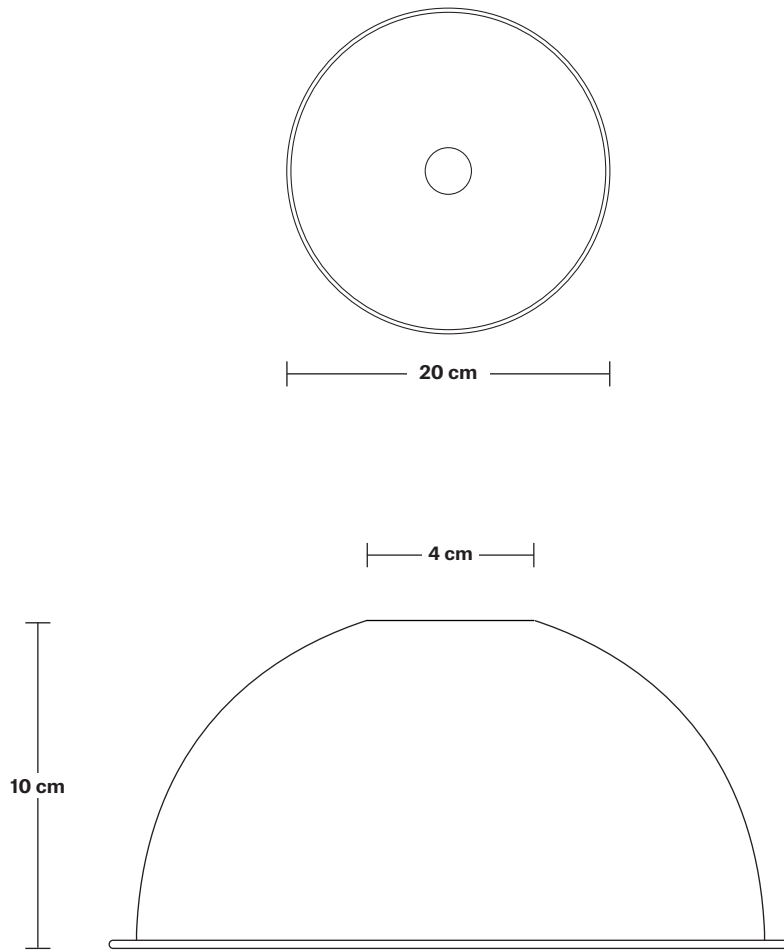

Chelsea Dome Wall Light

SPECIFICATIONS	INFORMATION	DIMENSIONS
<p>We meet all UK and EU lighting and safety regulations.</p>	<p>Product Code: CH-DWL8</p>	<p>H: 27 cm x W: 20 cm x D: 29 cm</p>
<p>Our products are hand finished to ensure an authentic vintage look and therefore they may vary slightly from those shown in the images.</p>	<p>Finishes: Yellow, Orange, Burgundy, Sage Green, Dark Green, Turquoise, Dark Blue. Yellow, Orange, Burgundy, Sage Green, Dark Green, Turquoise, Dark Blue.</p>	<p>Shade Diameter: 20 cm / 8"</p> <p>Shade Height: 10 cm / 4"</p>
<p>Bulb required: Standard screw (E27) fitting, max 40W.</p>	<p>Ready to be installed, installation required.</p>	<p>Holder Diameter: 9.5 cm / 3.7"</p>
<p>Shade Weight: 0.4 kg</p>	<p>Wall mount screws not included.</p>	<p>Holder Height: 5.5 cm / 2.1"</p>
<p>Holder Weight: 0.57 kg</p>	<p>Flex: 1m Black Twisted Fabric Flex.</p>	<p>Holder Width: 11.5 cm / 4.3"</p>
<p>Maximum Weight: 0.97 kg</p>	<p>Holder Finishes: Pewter, Black.</p>	

Bulb required: Standard screw (E27) fitting, max 40W.

Weight: 0.7 kg

INFORMATION

Product Code: CH-WL

Finishes: Pewter, Black.

Ready to be installed, installation required.

Wall mount screws not included.

DIMENSIONS

H: 21.1 cm x **W:** 11.5 cm x **D:** 23.5 cm

Holder Diameter: 9.5 cm / 3.7"

Holder Height: 5.5 cm / 2.1"

Holder Width: 11.5 cm / 4.3"

Dome - 8 Inch

SPECIFICATIONS

We meet all UK and EU lighting and safety regulations.

DIMENSIONS

H: 10 cm x **W:** 20 cm x **D:** 20 cm

Shade Diameter: 20 cm / 8"

Shade Height: 10 cm / 4"