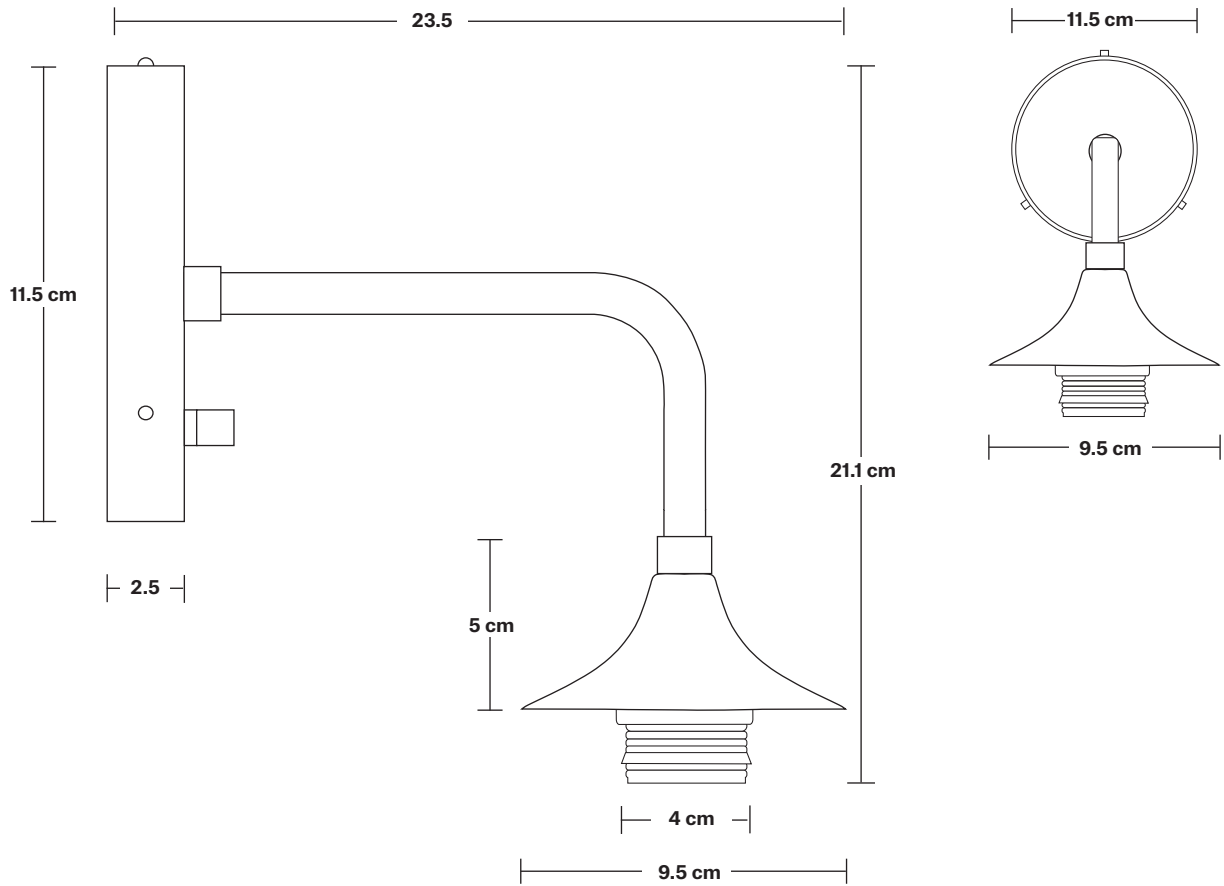

Chelsea Dome Wall Light

SPECIFICATIONS	INFORMATION	DIMENSIONS
<p>We meet all UK and EU lighting and safety regulations.</p>	<p>Product Code: CH-DWL8</p>	<p>H: 27 cm x W: 20 cm x D: 29 cm</p>
<p>Our products are hand finished to ensure an authentic vintage look and therefore they may vary slightly from those shown in the images.</p>	<p>Finishes: Yellow, Orange, Burgundy, Sage Green, Dark Green, Turquoise, Dark Blue. Yellow, Orange, Burgundy, Sage Green, Dark Green, Turquoise, Dark Blue.</p>	<p>Shade Diameter: 20 cm / 8"</p> <p>Shade Height: 10 cm / 4"</p>
<p>Bulb required: Standard screw (E27) fitting, max 40W.</p>	<p>Ready to be installed, installation required.</p>	<p>Holder Diameter: 9.5 cm / 3.7"</p>
<p>Shade Weight: 0.4 kg</p>	<p>Wall mount screws not included.</p>	<p>Holder Height: 5.5 cm / 2.1"</p>
<p>Holder Weight: 0.57 kg</p>	<p>Flex: 1m Black Twisted Fabric Flex.</p>	<p>Holder Width: 11.5 cm / 4.3"</p>
<p>Maximum Weight: 0.97 kg</p>	<p>Holder Finishes: Pewter, Black.</p>	

Bulb required: Standard screw (E27) fitting, max 40W.

Weight: 0.7 kg

INFORMATION

Product Code: CH-WL

Finishes: Pewter, Black.

Ready to be installed, installation required.

Wall mount screws not included.

DIMENSIONS

H: 21.1 cm x **W:** 11.5 cm x **D:** 23.5 cm

Holder Diameter: 9.5 cm / 3.7"

Holder Height: 5.5 cm / 2.1"

Holder Width: 11.5 cm / 4.3"

Dome - 8 Inch

SPECIFICATIONS

We meet all UK and EU lighting and safety regulations.

DIMENSIONS

H: 10 cm x **W:** 20 cm x **D:** 20 cm

Shade Diameter: 20 cm / 8"

Shade Height: 10 cm / 4"