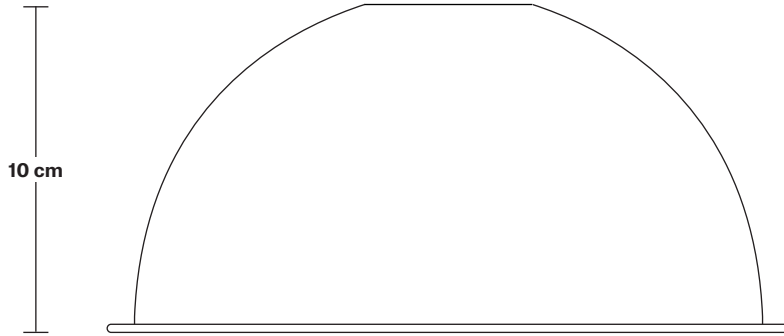

Wall mount screws not included.

DIMENSIONS

H: 27 cm x W: 19.5 cm x D: 28 cm

SHADE DIAMETER: 19.5 cm / 87.6"

SHADE HEIGHT: 11 cm / 4.3"

HOLDER DIAMETER: 9.5 cm / 3.7"

HOLDER HEIGHT: 5.5 cm / 2.1"

HOLDER WIDTH: 11.5 cm / 4.3"

Wall mount screws not included.

DIMENSIONS

H: 21 cm x W: 11.5 cm x D: 23.5 cm

HOLDER DIAMETER: 9.5 cm / 3.7"

HOLDER HEIGHT: 5.5 cm / 2.1"

HOLDER WIDTH: 11.5 cm / 4.3"

20 cm

4 cm

Bulb Required: Standard screw (E27) fitting, max 40W.

WEIGHT: 0.4 kg

INFORMATION

PRODUCT CODE: D8-SO

FINISHES: Burgundy, Dark Blue, Sage Green, Turquoise, Yellow.

DIMENSIONS

H: 10 cm x W: 20 cm x D: 20 cm

SHADE DIAMETER: 20 cm / 8"