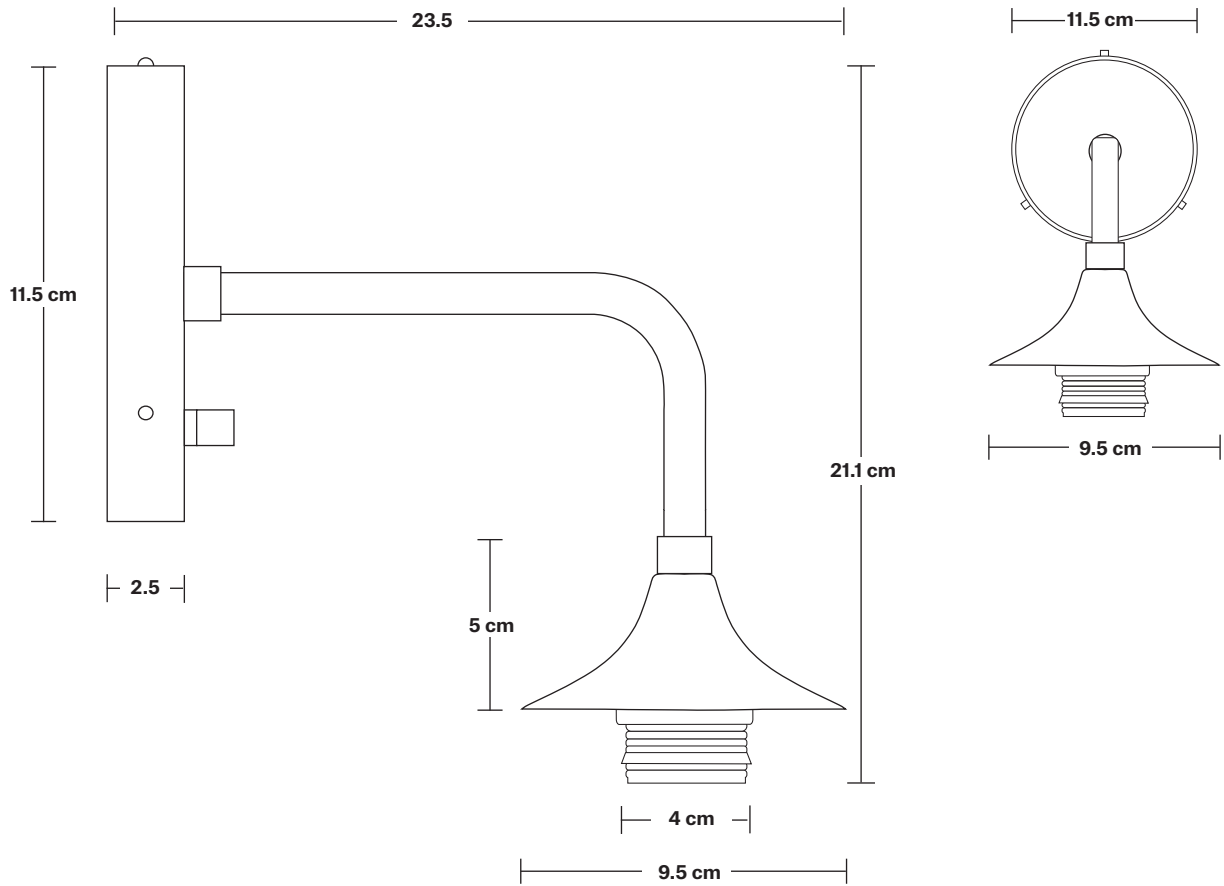

Bulb Required: Standard screw (E27) fitting, max 40W.

WEIGHT: 0.97 kg

INFORMATION

PRODUCT CODE: CH-DWL8

FINISHES: Burgundy, Dark Blue, Sage Green, Turquoise, Yellow.

HOLDER FINISHES: Pewter, Black.

Ready to be installed, installation required.

Wall mount screws not included.

DIMENSIONS

H: 27 cm x W: 19.5 cm x D: 28 cm

SHADE DIAMETER: 19.5 cm / 87.6"

SHADE HEIGHT: 11 cm / 4.3"

HOLDER DIAMETER: 9.5 cm / 3.7"

HOLDER HEIGHT: 5.5 cm / 2.1"

HOLDER WIDTH: 11.5 cm / 4.3"

Wall mount screws not included.

DIMENSIONS

H: 21 cm x W: 11.5 cm x D: 23.5 cm

HOLDER DIAMETER: 9.5 cm / 3.7"

HOLDER HEIGHT: 5.5 cm / 2.1"

HOLDER WIDTH: 11.5 cm / 4.3"

20 cm

4 cm

Bulb Required: Standard screw (E27) fitting, max 40W.

WEIGHT: 0.4 kg

INFORMATION

PRODUCT CODE: D8-SO

FINISHES: Burgundy, Dark Blue, Sage Green, Turquoise, Yellow.

DIMENSIONS

H: 10 cm x W: 20 cm x D: 20 cm

SHADE DIAMETER: 20 cm / 8"