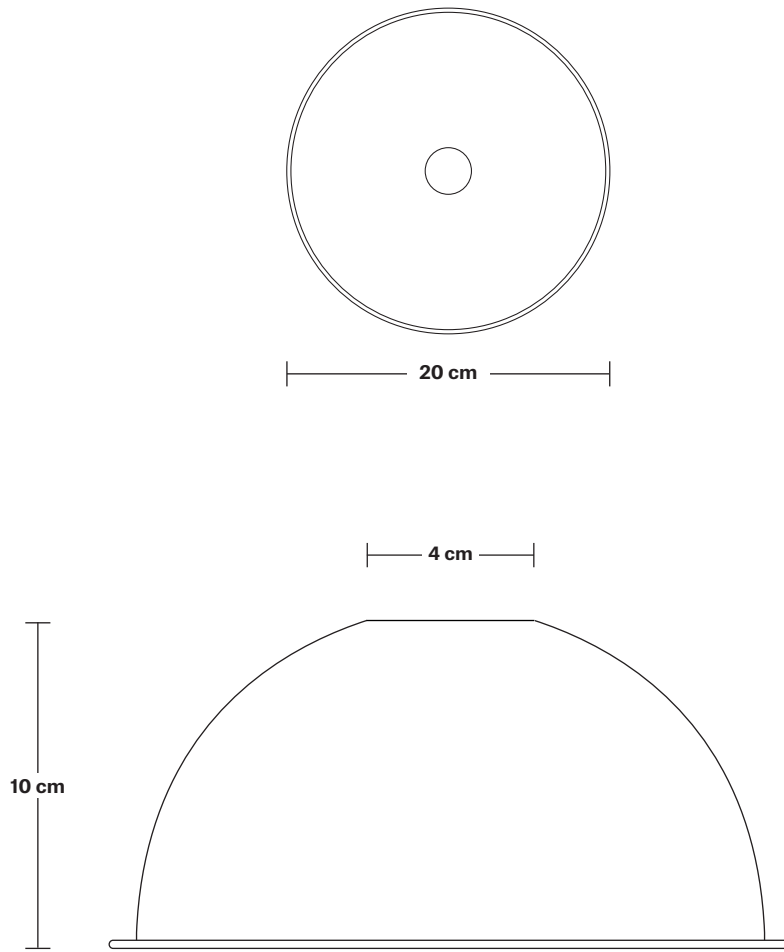

Shade Height (no holder): 10 cm / 4"

Holder Diameter: 4 cm / 1.6"

Holder Height: 10 cm / 4.1"

Ceiling Rose Diameter: 8 cm / 3"

Ceiling Rose Height: 2 cm / 0.8"

INDUSTVILLE

Sleek Edison Cord Set ES E27 Bulb Holder

Bulb required: Standard screw (E27) fitting, max 40W.

Weight: 0.3 kg

INFORMATION

Product Code: SL-EBH

Finishes: Brass, Black.

Ready to be installed, installation required.

Wall mount screws not included.

Flex: 1m Black Twisted Fabric Flex.

DIMENSIONS

H: 9.6 cm x **W:** 4 cm x **D:** 4 cm

Holder Diameter: 4 cm / 1.6"

Holder Height: 9.6 cm / 3.8"

Ceiling Rose Diameter: 8 cm / 3.2"

Ceiling Rose Height: 2 cm / 0.8"

Dome - 8 Inch

SPECIFICATIONS

INFORMATION

Product Code: D8-SO

Finishes: Yellow, Orange, Burgundy, Sage Green, Dark Green, Turquoise, Dark Blue.

DIMENSIONS

H: 10 cm x **W:** 20 cm x **D:** 20 cm

Shade Diameter: 20 cm / 8"

Shade Height: 10 cm / 4"