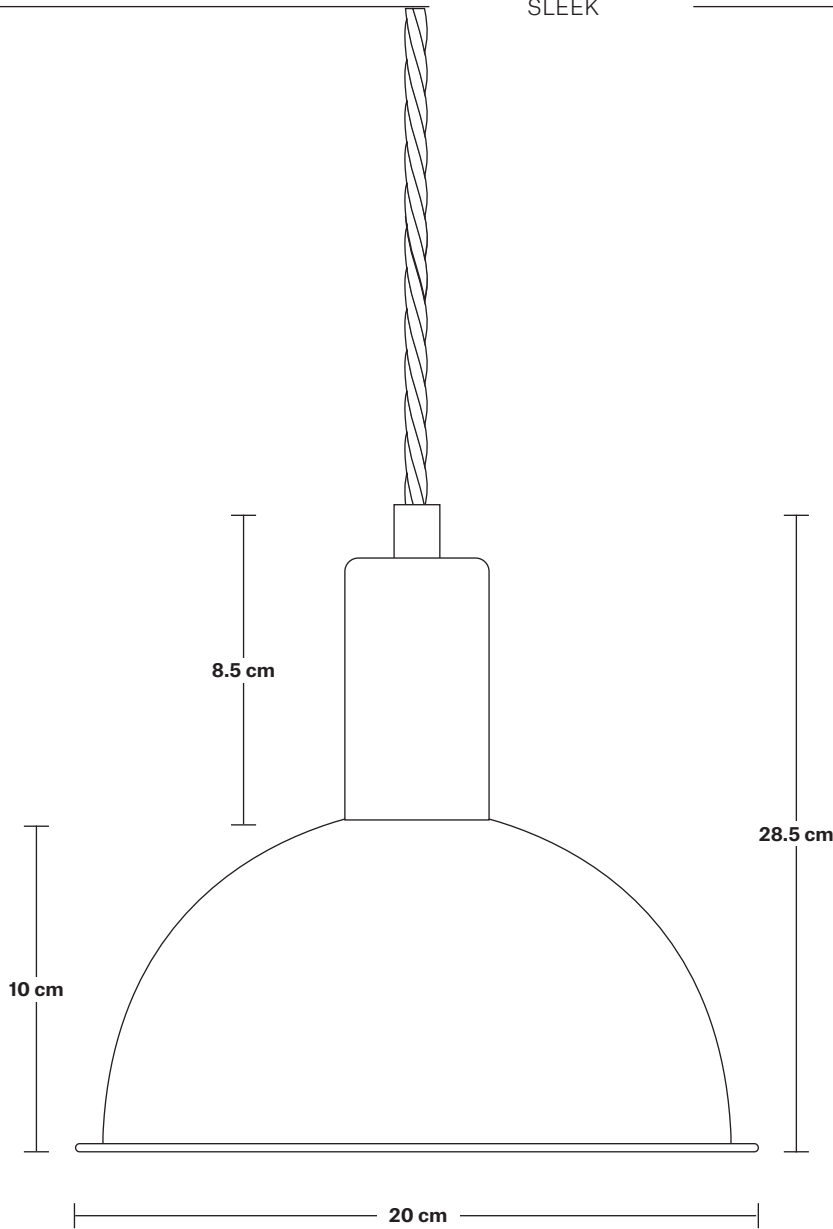

SLEEK

Sleek Dome Pendant - 8 Inch

SPECIFICATIONS

We meet all UK and EU lighting and safety regulations.

Our products are hand finished to ensure an authentic vintage look and therefore they may vary slightly from those shown in the images.

Bulb required: Standard screw (E27) fitting, max 40W.

Holder Weight: 0.2 kg

Maximum Weight: 0.6 kg

INFORMATION

Product Code: SL-DP8

Finishes: Yellow, Orange, Burgundy, Sage Green, Dark Green, Turquoise, Dark Blue.

Shade Height (no holder): 10 cm / 4"

Holder Diameter: 4 cm / 1.6"

Holder Height: 10 cm / 4.1"

Ceiling Rose Diameter: 8 cm / 3"

Ceiling Rose Height: 2 cm / 0.8"

INDUSTVILLE

Sleek Edison Cord Set ES E27 Bulb Holder

DIMENSIONS

H: 9.6 cm x **W:** 4 cm x **D:** 4 cm

Holder Diameter: 4 cm / 1.6"

Holder Height: 9.6 cm / 3.8"

Ceiling Rose Diameter: 8 cm / 3.2"

Ceiling Rose Height: 2 cm / 0.8"

Dome - 8 Inch

SPECIFICATIONS