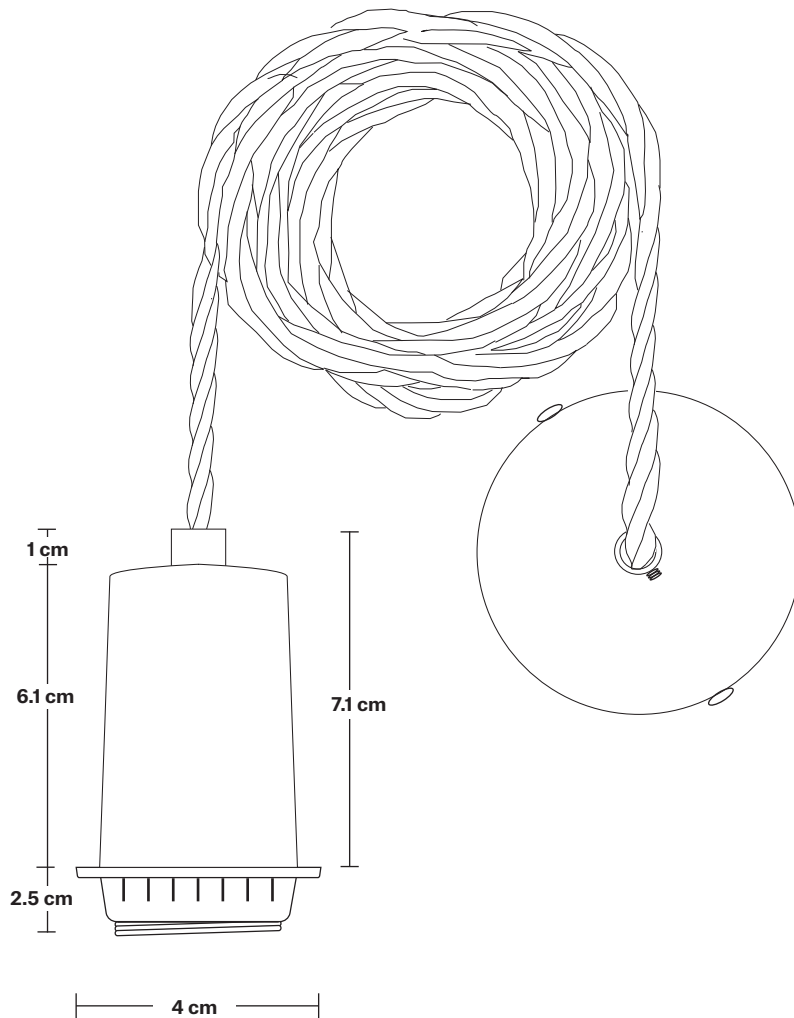

Bulb required: Standard screw (E27) fitting, max 40W.

Holder Weight: 0.2 kg

Maximum Weight: 0.6 kg

INFORMATION

Product Code: SL-DP8

Finishes: Yellow, Orange, Burgundy, Sage Green, Dark Green, Turquoise, Dark Blue.

Shade Height (no holder): 10 cm / 4"

Holder Diameter: 4 cm / 1.6"

Holder Height: 10 cm / 4.1"

Ceiling Rose Diameter: 8 cm / 3"

Ceiling Rose Height: 2 cm / 0.8"

INDUSTVILLE

Sleek Edison Cord Set ES E27 Bulb Holder

Bulb required: Standard screw (E27) fitting, max 40W.

Weight: 0.3 kg

INFORMATION

Product Code: SL-EBH

Finishes: Brass, Black.

Ready to be installed, installation required.

Wall mount screws not included.

Flex: 1m Black Twisted Fabric Flex.

DIMENSIONS

H: 9.6 cm x **W:** 4 cm x **D:** 4 cm

Holder Diameter: 4 cm / 1.6"

Holder Height: 9.6 cm / 3.8"

Ceiling Rose Diameter: 8 cm / 3.2"

Ceiling Rose Height: 2 cm / 0.8"

Dome - 8 Inch

SPECIFICATIONS