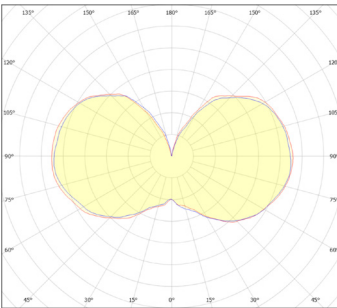

ELVA

6W | 420 lm | 2200K

ELVA-6W-2200K-E26-T-120V

Elva 6W 2200K E26 Tinted US LED Bulb

tala

The Elva bulb by Tala is a more compact version of the popular Gaia bulb boasting beauty and functionality. The Elva bulb is fitted with an E26 base and comes complete with an iron-tinted glass finish, increasing the warm, amber hues.

PHYSICAL

Bulb diameter:	3 6/8in
Bulb length:	5 4/8in
Glass shape:	G30
Base:	E26
Materials:	Glass & nickel
Glass finish:	Tinted
Weight:	70g
Max. working temp.:	-5°C to 40°C
IP rating:	IP54

— C0/C80
— C0/C270

IES/LDT photometry files and product photography available on request

ELECTRICAL

Power:	6W
Current:	0.05A
Voltage:	110-120V~
Frequency:	50/60Hz
Power factor:	0.9
Efficiency:	70 lm/W
Lifetime:	30,000 hrs