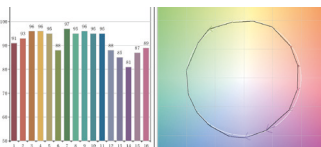

ILLUMINATION

CCT:	2700K
Lumens:	240 lm
Incandescent equiv.:	24W
Flicker:	<5%
Beam angle:	360°
Light source:	LED
CRI:	95Ra
R9:	70
TM30 - Rg	100
TM30 - Rf	90

IES/LDT photometry files and product photography available on request