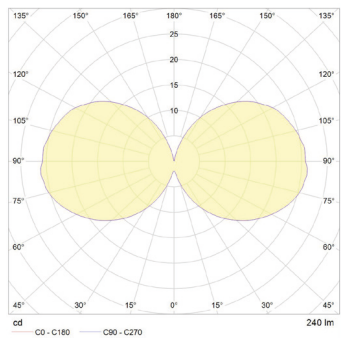

PLUTO

3W | 240 lm | 2700K

PLUT-3W-2700K-E26-NT-120V

Pluto 3W 2700K E26 Non-Tinted US LED Bulb

tala®

PHYSICAL

Bulb diameter:	1 3/4 in
Bulb length:	2 7/8 in
Glass shape:	G14
Base:	E26
Materials:	glass and nickel
Glass finish:	Clear
Weight:	0.04 lbs
Max. working temp.:	Max. 40°C
IP rating:	IP54

ELECTRICAL

Power:	3W
Current:	0.03 A
Voltage:	110-120V~ V
Frequency:	50/60Hz
Power factor:	0.9
Efficiency:	80 lm/W
Lifetime:	30000 hrs

ILLUMINATION

CCT:	2700K
Lumens:	240 lm
Incandescent equiv.:	24W
Flicker:	<5%
Beam angle:	360°
Light source:	LED
CRI:	95Ra
R9:	70
TM30 - Rg	100
TM30 - Rf	90