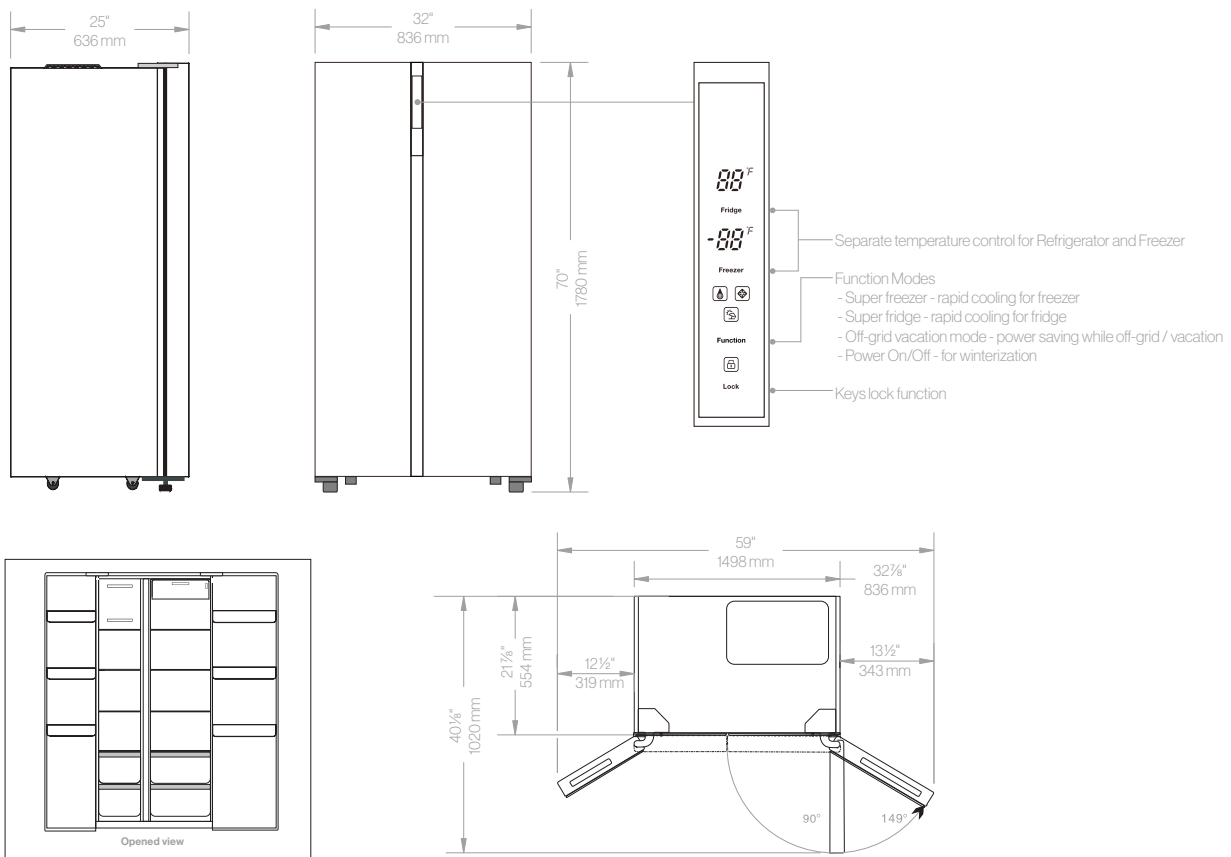

Specifications

Total Capacity	15.6 cu. ft. (442L)
Freezer Capacity	6.08 cu. ft. (172L)
Fridge Capacity	9.54 cu. ft. (270L)
Noise (dB)	≤42dB
Door Type	Side by Side
Handle	Recessed Handle
Control Type	LED Display with electronic control
No. of Shelves	6
No. of Crisper	4
Cooling Type	Compression cooling system
Refrigerant	R600a
Rated Voltage	DC 12V
Rated Current	19A (≤ 20A)
Power Consumption	667kWh/year
Off-Grid Rating	5.3Ah @ 77°F (25°C)
Temperature Range	Refrigerator: 32°F to 43°F (0°C to 6°C) adjustable Freezer: -10°F to 5°F (-23°C to -15°C) adjustable
Working Temperature Range	50°F to 110°F (10°C to 43°C)
Defrost	Automatic
Certification	CSA

Dimensions and Weight

Product Dimensions (W x H x D)	32 x 70 x 25" (836 x 1780 x 636mm)
Packaging Dimensions (W x H x D)	35 1/8 x 72 5/8 x 26 3/4" (893 x 1845 x 680mm)
Net Weight (lbs/kg)	176lbs / 80kg
Gross Weight (lbs/kg)	196lbs / 89kg