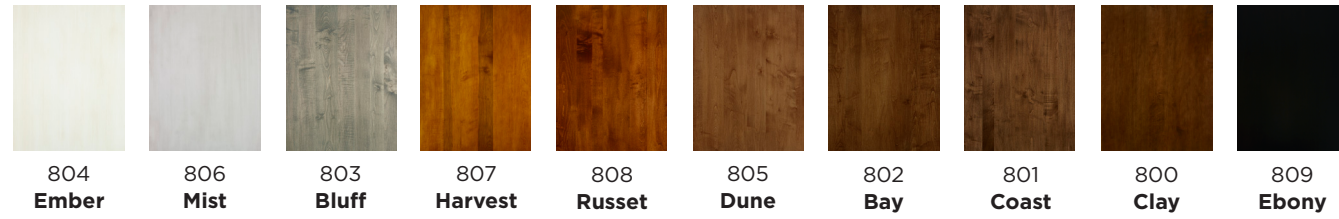

CUSTOMIZATION FEATURES

Available in solid maple with **ten finish options**, **nine curated hardware styles**, and **eight Crypton performance fabric colors**, Origins by Stickley allows you to customize the rooms of your dreams.

FINISH OPTIONS