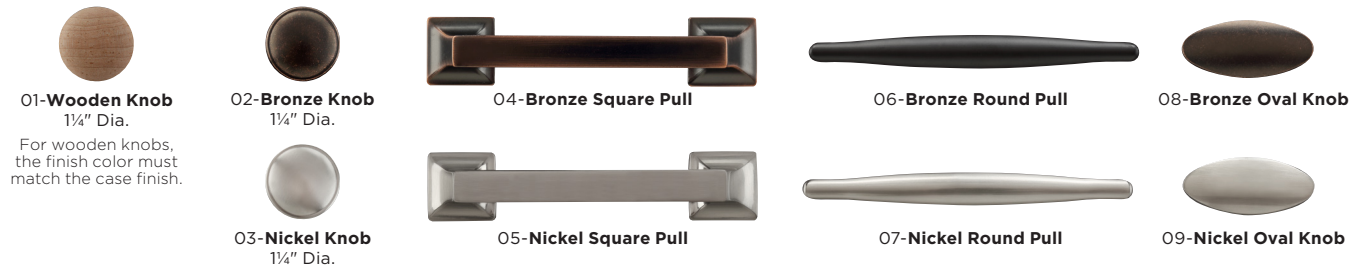

CUSTOMIZATION FEATURES

Available in solid maple with **ten finish options**, **nine curated hardware styles**, and **eight Crypton performance fabric colors**, Origins by Stickley allows you to customize the rooms of your dreams.

FINISH OPTIONS

HARDWARE STYLES

CRYPTON PERFORMANCE FABRIC COLORS

CONSTRUCTION FEATURES

Dovetail Drawers

Self-locking dovetail joints hold securely and are inseparable.

Soft-Close Mechanisms

Drawers operate easily at the touch of a finger.