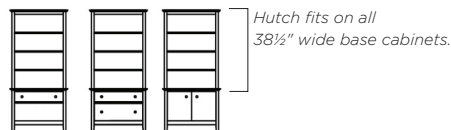

Hutch fits on all 38½" wide base cabinets.

ORIGINS | UNIVERSAL PIECES PAIR WITH ANY STYLE

Origins Low Bookcases - 3 widths
36-inch 36W 12D 30H **829-671**
48-inch 48W 12D 30H **829-672**
60-inch 60W 12D 30H **829-673**