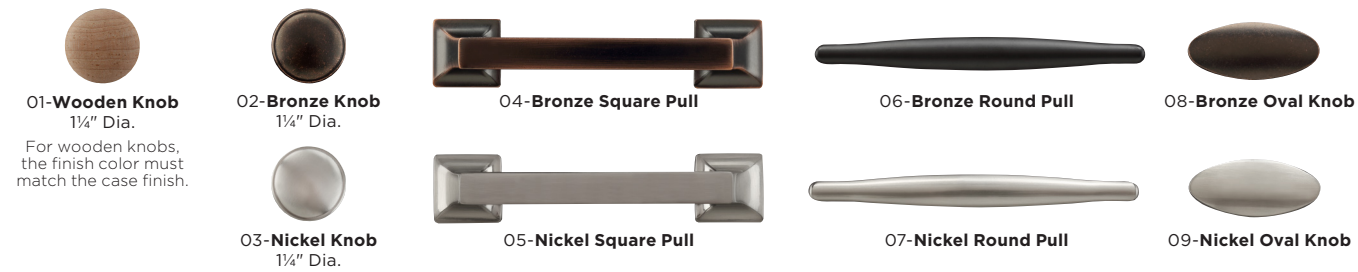

CUSTOMIZATION FEATURES

Available in solid maple with **ten finish options**, **nine curated hardware styles**, and **eight Crypton performance fabric colors**, Origins by Stickley allows you to customize the rooms of your dreams.

FINISH OPTIONS

HARDWARE STYLES

CRYPTON PERFORMANCE FABRIC COLORS

CONSTRUCTION FEATURES

Dovetail Drawers

Self-locking dovetail joints hold securely and are inseparable.

Heavy-duty file drawer slides hold the weight of bulky files.

Top-quality solid maple ensures years of beauty.

Soft-Close Mechanisms

Drawers operate easily at the touch of a finger.

Fitted back panels add strength and prevent racking.

Concealed hinges avoid disrupting the design.