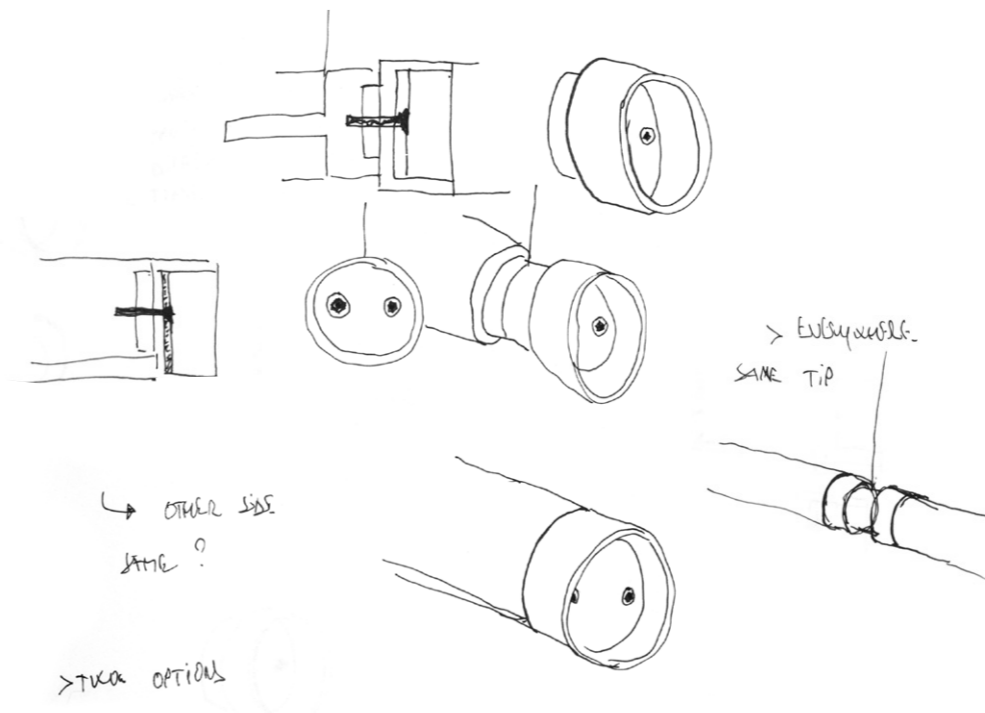

# FACTOR LINEAR SUSPENSION LAMP

Design by Dimitri Bähler

HAY

## Factor Linear Suspension Lamp

Designed by Swiss designer Dimitri Bähler, Factor Linear Suspension is an innovative lamp series with a rotatable tubular design. The 360-degree movement and height-adjustable linear construction enables users to create a flexible and personalised lit environment with either direct or indirect light. Easily assembled, it offers a simple plug-and-play lighting solution that requires no tools for assembly and adjustment. Made from extruded aluminium, the lamp features a dimmable integrated LED light source and is available in different colour options in different finishes. Factor is available in two variants depending on the user's needs – a warmer, more ambient light output – and another providing a cooler, more task-oriented lighting.

Featuring a tubular design with a rotatable core element that can be positioned to provide 360 degrees of infinite movement.

Factor Linear with directional light output.

Constructed with easy-to-assemble components, it offers a simple plug-and-play lighting solution that requires no tools for assembly and adjustment.

Made from extruded aluminium, the lamp features a dimmable integrated LED light source.

Factor Linear with diffused light output.

Please use link below to download other sales material of the Factor Linear Suspension Lamp, including packshots and lifestyle photos.