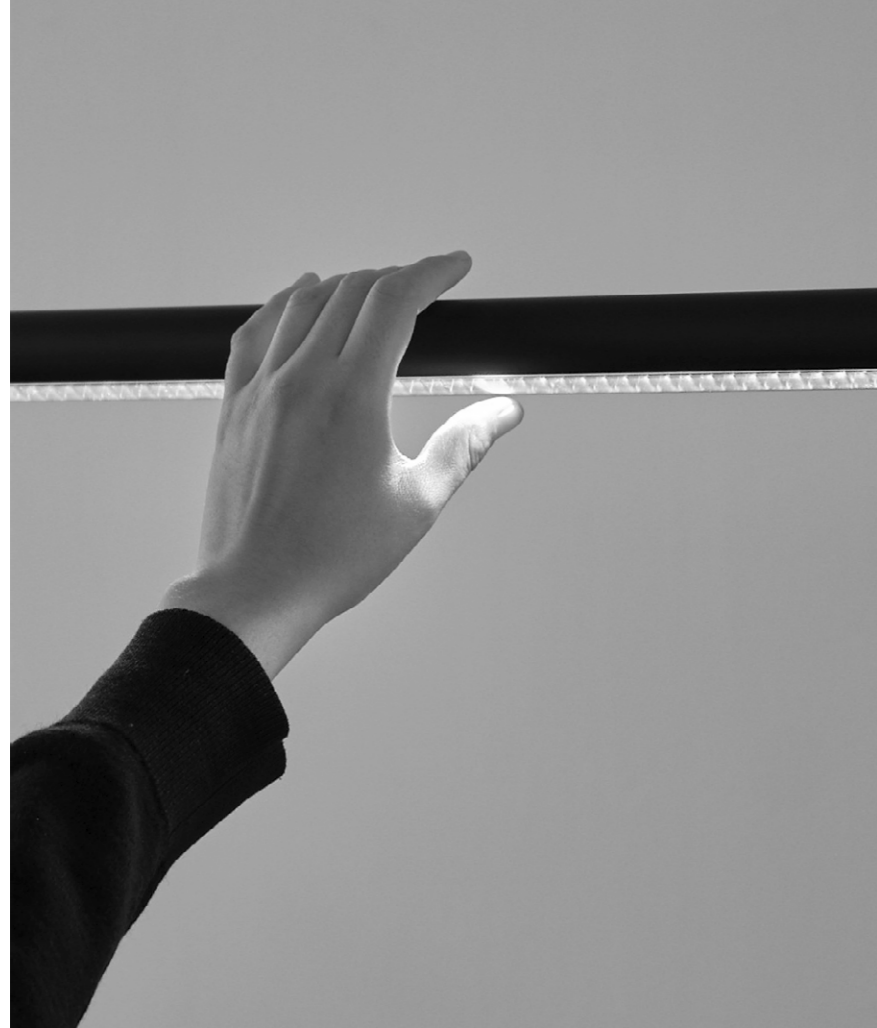

# FACTOR LINEAR SUSPENSION LAMP

Design by Dimitri Bähler

HAY

## Factor Linear Suspension Lamp

Designed by Swiss designer Dimitri Bähler, Factor Linear Suspension is an innovative lamp series with a rotatable tubular design. The 360-degree movement and height-adjustable linear construction enables users to create a flexible and personalised lit environment with either direct or indirect light. Easily assembled, it offers a simple plug-and-play lighting solution that requires no tools for assembly and adjustment. Made from extruded aluminium, the lamp features a dimmable integrated LED light source and is available in different colour options in different finishes. Factor is available in two variants depending on the user's needs – a warmer, more ambient light output – and another providing a cooler, more task-oriented lighting.

Featuring a tubular design with a rotatable core element that can be positioned to provide 360 degrees of infinite movement.

Factor Linear with directional light output.

Constructed with easy-to-assemble components, it offers a simple plug-and-play lighting solution that requires no tools for assembly and adjustment.

Made from extruded aluminium, the lamp features a dimmable integrated LED light source.

Factor Linear with diffused light output.

Please use link below to download other sales material of the Factor Linear Suspension Lamp, including packshots and lifestyle photos.