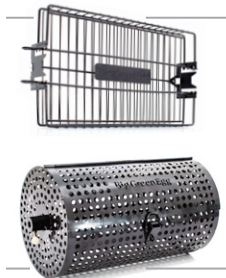

Rotisserie Kit

Convert your Big Green Egg into a wood-fired rotisserie! This complete rotisserie kit features a powerful, yet quiet 120V motor that will consistently and evenly turn food over the flame and a coated steel ring attachment that seals the EGG for optimal heat and flavor retention. The kit comes with the traditional rotisserie spit, but also works seamlessly with flat or tumbler style rotisserie baskets.

Optional flat and tumbler baskets coming soon!

Durable 304 stainless steel construction

Powder coated stainless steel ring creates optimum seal

Automatically reverses if motor meets any resistance

High Capacity spit holds up to 55lbs. (25kg)