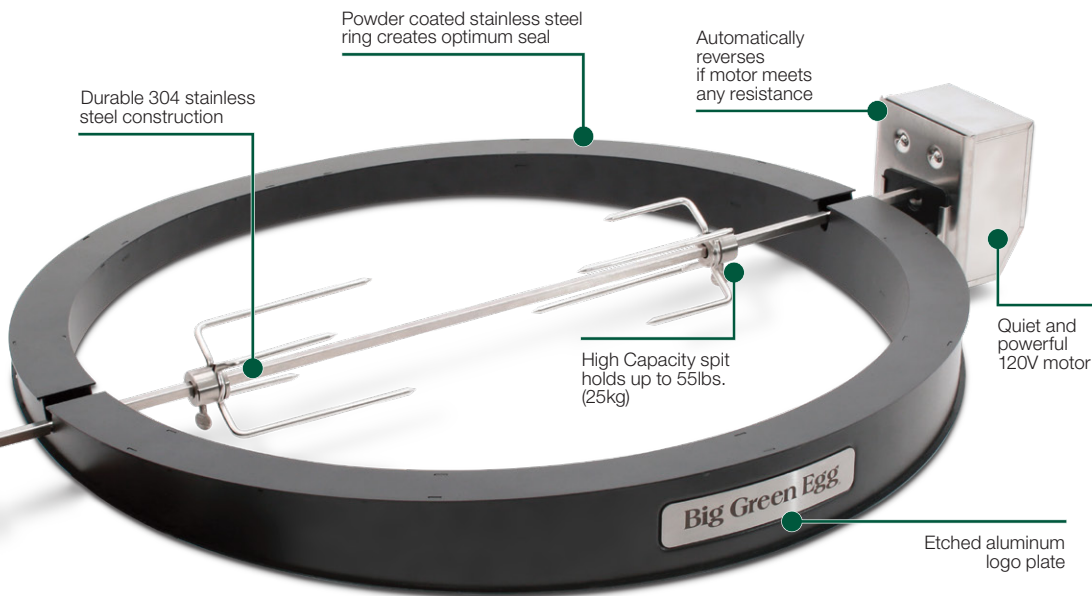

Rotisserie Kit

Convert your Big Green Egg into a wood-fired rotisserie! This complete rotisserie kit features a powerful, yet quiet 120V motor that will consistently and evenly turn food over the flame and a coated steel ring attachment that seals the EGG for optimal heat and flavor retention. The kit comes with the traditional rotisserie spit, but also works seamlessly with flat or tumbler style rotisserie baskets.

Optional flat and tumbler baskets coming soon!

Durable 304 stainless steel construction

Powder coated stainless steel ring creates optimum seal

Automatically reverses if motor meets any resistance

High Capacity spit holds up to 55lbs. (25kg)

Quiet and powerful 120V motor

Etched aluminum logo plate

Item Code: 127457
 EAN: 0665719127457
 Master Carton: 1

SRP
\$499.00

Item Code: 127440
 EAN: 0665719127440
 Master Carton: 1

SRP
\$399.00