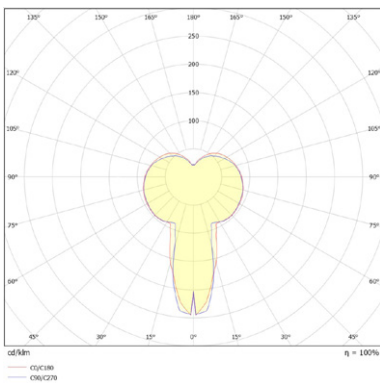

[LINK TO DIGITAL LIBRARY](#)

COMMON RICE PAPER SHADE

DIMENSIONS

COMMON RICE PAPER SHADE | OBLONG
DIAMETER 42 CM | 16.5"
HEIGHT 50 CM | 19.75"

COMMON RICE PAPER SHADE | PEACH
DIAMETER 44 CM | 17.5"
HEIGHT 39 CM | 15.25"

Please note that the colour codes are indicative.

SHADE
RICE PAPER AND
BAMBOO

STEEL WIRE
RAL 9010

PHOTOMETRICS

OBLONG

PEACH