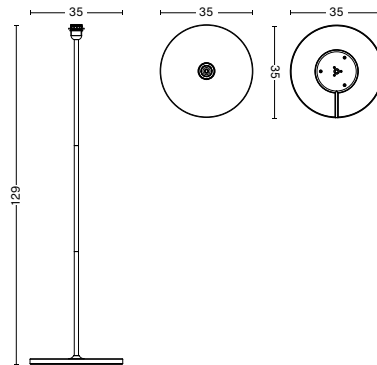

HIGHLIGHTS

- Part of a progressive and technologically advanced lighting collection.
- Versatile and functional table and floor lamp series.
- The lamp comprises a classic rice paper lantern design atop a slim stem and base.
- The stem is made of steel, with the base crafted in steel or terrazzo, with both materials available in different colour options.
- The bases are available for use as a table lamp and floor lamp, both variants featuring a standard E27 bulb fitting.
- The lamp is suitable for both private and office environments.
- Qualified for contract use.

COMMON TABLE & FLOOR LAMP BASE

DIMENSIONS

COMMON TABLE LAMP BASE | STEEL
DIAMETER 22 CM | 8.75"
HEIGHT 39 CM | 15.5"

COMMON TABLE LAMP BASE | TERRAZZO
DIAMETER 22 CM | 8.75"
HEIGHT 39 CM | 15.5"

COMMON FLOOR LAMP BASE | STEEL
DIAMETER 35 CM | 13.75"
HEIGHT 129 CM | 50.75"

COMMON FLOOR LAMP BASE | TERRAZZO
DIAMETER 35 CM | 13.75"
HEIGHT 129 CM | 50.75"

MATERIALS

STEM

Powder coated steel stem and stem support.

TOP BASE

Die cast steel with a powder coated finish (steel version).
Terrazzo (terrazzo version).