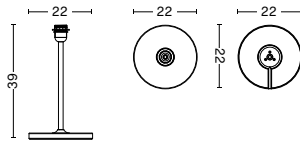

COMMON TABLE & FLOOR LAMP BASE

DIMENSIONS

COMMON TABLE LAMP BASE | STEEL
DIAMETER 22 CM | 8.75"
HEIGHT 39 CM | 15.5"

COMMON TABLE LAMP BASE | TERRAZZO
DIAMETER 22 CM | 8.75"
HEIGHT 39 CM | 15.5"

COMMON FLOOR LAMP BASE | STEEL
DIAMETER 35 CM | 13.75"
HEIGHT 129 CM | 50.75"

COMMON FLOOR LAMP BASE | TERRAZZO
DIAMETER 35 CM | 13.75"
HEIGHT 129 CM | 50.75"

MATERIALS

STEM

Powder coated steel stem and stem support.

TOP BASE

Die cast steel with a powder coated finish (steel version).
Terrazzo (terrazzo version).