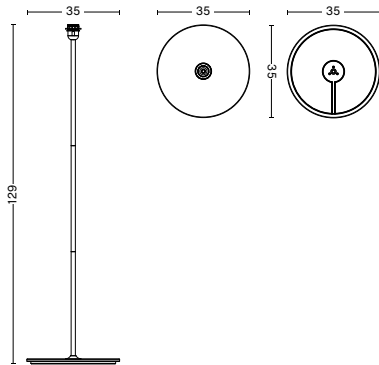

HIGHLIGHTS

- Part of a progressive and technologically advanced lighting collection.
- Versatile and functional table and floor lamp series.
- The lamp comprises a classic rice paper lantern design atop a slim stem and base.
- The stem is made of steel, with the base crafted in steel or terrazzo, with both materials available in different colour options.
- The bases are available for use as a table lamp and floor lamp, both variants featuring a standard E27 bulb fitting.
- The lamp is suitable for both private and office environments.
- Qualified for contract use.

COMMON TABLE & FLOOR LAMP BASE

DIMENSIONS

COMMON TABLE LAMP BASE | STEEL
DIAMETER 22 CM | 8.75"
HEIGHT 39 CM | 15.5"

COMMON TABLE LAMP BASE | TERRAZZO
DIAMETER 22 CM | 8.75"
HEIGHT 39 CM | 15.5"

COMMON FLOOR LAMP BASE | STEEL
DIAMETER 35 CM | 13.75"
HEIGHT 129 CM | 50.75"

COMMON FLOOR LAMP BASE | TERRAZZO
DIAMETER 35 CM | 13.75"
HEIGHT 129 CM | 50.75"

MATERIALS

STEM

Powder coated steel stem and stem support.

TOP BASE

Die cast steel with a powder coated finish (steel version).
Terrazzo (terrazzo version).