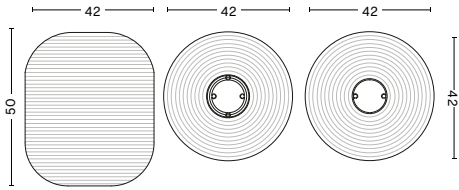

COUNTRY OF ORIGIN

China

DOWNLOADS

Packshots and lifestyle photos, 2D / 3D files, care and maintenance, instructions, test certificates, product fact sheets, and product presentations are available in our Digital Library at hay.com.

[LINK TO DIGITAL LIBRARY](#)

COMMON RICE PAPER SHADE

DIMENSIONS

COMMON RICE PAPER SHADE | OBLONG
DIAMETER 42 CM | 16.5"
HEIGHT 50 CM | 19.75"

COMMON RICE PAPER SHADE | PEACH
DIAMETER 44 CM | 17.5"
HEIGHT 39 CM | 15.25"