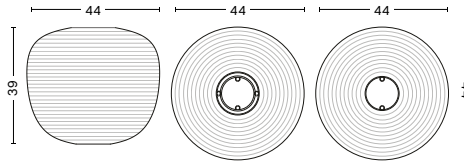

[LINK TO DIGITAL LIBRARY](#)

COMMON RICE PAPER SHADE

DIMENSIONS

COMMON RICE PAPER SHADE | OBLONG
DIAMETER 42 CM | 16.5"
HEIGHT 50 CM | 19.75"

COMMON RICE PAPER SHADE | PEACH
DIAMETER 44 CM | 17.5"
HEIGHT 39 CM | 15.25"