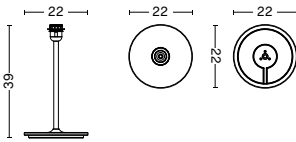

COMMON TABLE & FLOOR LAMP BASE

DIMENSIONS

COMMON TABLE LAMP BASE | STEEL
DIAMETER 22 CM | 8.75"
HEIGHT 39 CM | 15.5"

COMMON TABLE LAMP BASE | TERRAZZO
DIAMETER 22 CM | 8.75"
HEIGHT 39 CM | 15.5"

COMMON FLOOR LAMP BASE | STEEL
DIAMETER 35 CM | 13.75"
HEIGHT 129 CM | 50.75"