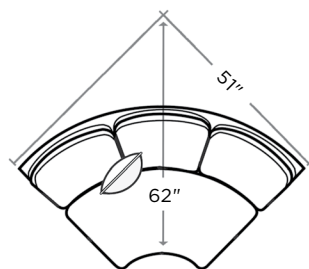

SOFAS BY THE INCH

Available in any length from 65" to 103".

☐ **96-9846**
"By the Inch" Sofa
Outside D37

☐ **96-9835** ☐ **CL-8835**
Left Facing Corner Sofa
Outside D37
Inside L70½

☐ **96-9836** ☐ **CL-8836**
Right Facing Corner Sofa
Outside D37
Inside L70½

☐ **96-9838-3** ☐ **CL-8838-3**
Three Cushion Armless
Outside L75 D37
Inside L74¼

☐ **96-9838-2** ☐ **CL-8838-2**
Two Cushion Armless
Outside L50 D37
Inside L49½

☐ **96-9838-1** ☐ **CL-8838-1**
One Cushion Armless
Outside L25 D37
Inside L24¼

All component sizes are approximate and will vary slightly based on the thickness of fabric used and the human variables of fine hand craftsmanship.

*Drawings not to scale

☐ **96-9837-CC** ☐ **CL-8837-CC**
Curved Corner
Outside W36