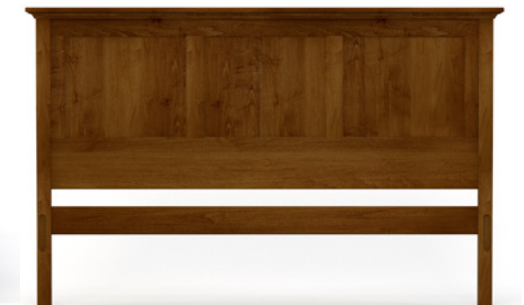

ORIGINS
BY STICKLEY
REVERE
BEDROOM

Shown: Revere Bed, Three-Drawer Nightstand, and Seven-Drawer Dresser

*Get faster delivery
on select best-selling
casegoods*

- Bed in 2 sizes, plus headboard-only option
- 3 storage pieces plus mirror
- Ships from factory in 30 days*
- 10 Maple finish and 9 hardware options

Revere Bed, Queen
560-050, specify finish
W68 D86 H53

Revere Bed, King
560-066, specify finish
W84 D86 H53

Queen Headboard only
560-050-HB, specify finish
W68 D4 H53

King Headboard only
560-066-HB, specify finish
W84 D4 H53

Revere Seven-Drawer Dresser
560-440, specify finish
and hardware
W67.5 D21.5 H35.5

Revere Tall Chest
560-455, specify finish
and hardware
W40.5 D20.5 H53.5

Revere Three-Drawer Nightstand
560-463, specify
finish and hardware
W27 D19.5 H28.5