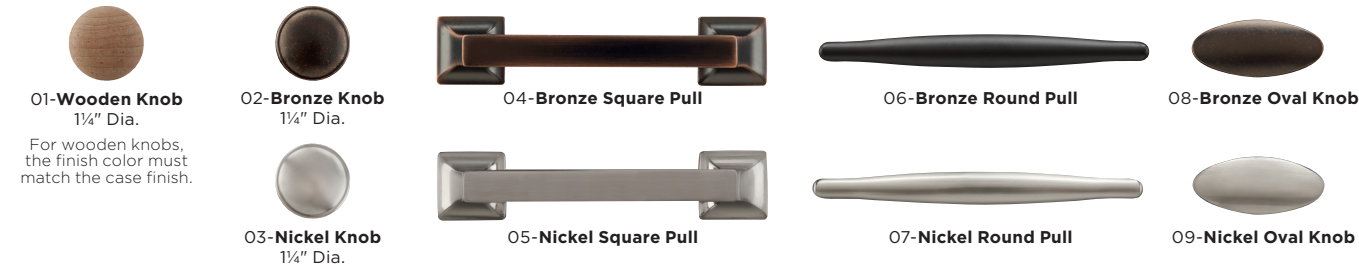

CUSTOMIZATION FEATURES

Available in solid maple with **ten finish options** and your choice of **nine curated hardware styles**, Origins by Stickley allows you to customize the rooms of your dreams.

FINISH OPTIONS

HARDWARE STYLES

CONSTRUCTION FEATURES

Dovetail Drawers

Self-locking dovetail joints hold securely and are inseparable.

Soft-close mechanisms operate at the touch of a finger.

UV-cured drawer interiors are durable and prevent snagging.

Locking Bed Rails

Side rails are locked into a casting that requires no tools for assembly.

Top-quality solid maple ensures years of beauty.

Fitted back panels add strength and prevent racking.

Adjustable Levelers