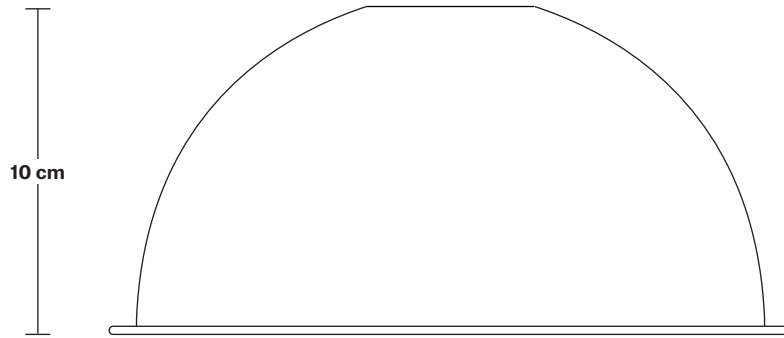

20 cm

4 cm

10 cm

Dome - 8 Inch

SPECIFICATIONS

We meet all UK and EU lighting and safety regulations.

Our products are hand finished to ensure an authentic vintage look and therefore they may vary slightly from those shown in the images.

Weight: 0.4 kg

INFORMATION

Product Code: D8-SO

Finishes: Yellow, Orange, Burgundy, Sage Green, Dark Green, Turquoise, Dark Blue.

DIMENSIONS

H: 10 cm x **W:** 20 cm x **D:** 20 cm

Shade Diameter: 20 cm / 8"

Shade Height: 10 cm / 4"