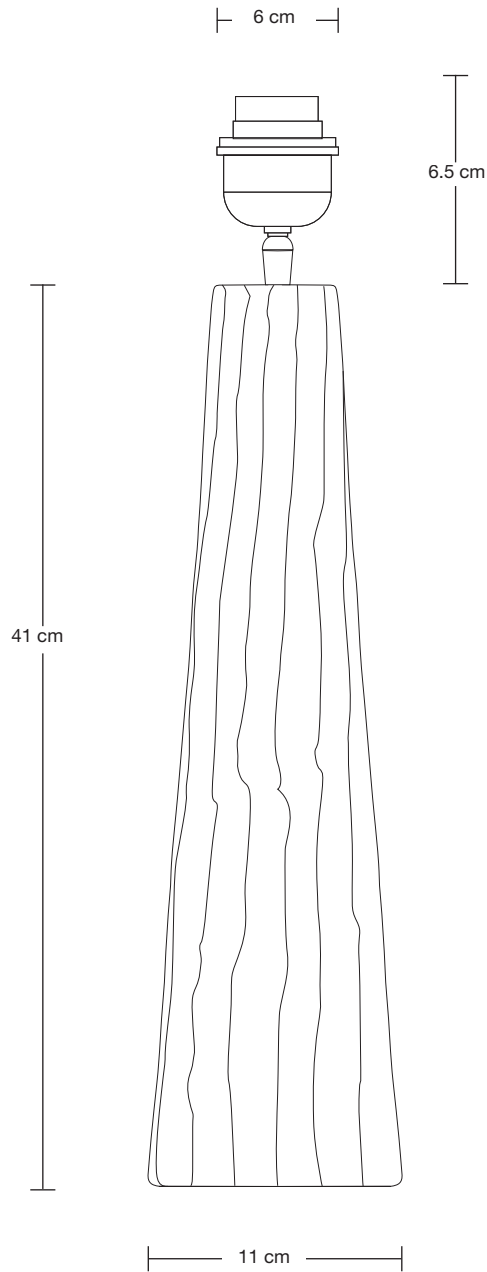

## Ornate Obelisk Table Lamp - Base Only

Bulb Required: Standard screw (E27) fitting, max 40W.

WEIGHT: 2.77 kg

### INFORMATION

PRODUCT CODE: ORN-OBTL-BO

BASE FINISHES: Brass, Pewter.

FLEX CORD: 2m Black Twisted Flex With Plug

### DIMENSIONS

H: 47.5 cm x W: 11 cm x D: 11 cm

BASE DIAMETER: 11 cm / 4.3"

BASE HEIGHT: 47.5 cm / 18.7"

INDUSTVILLE