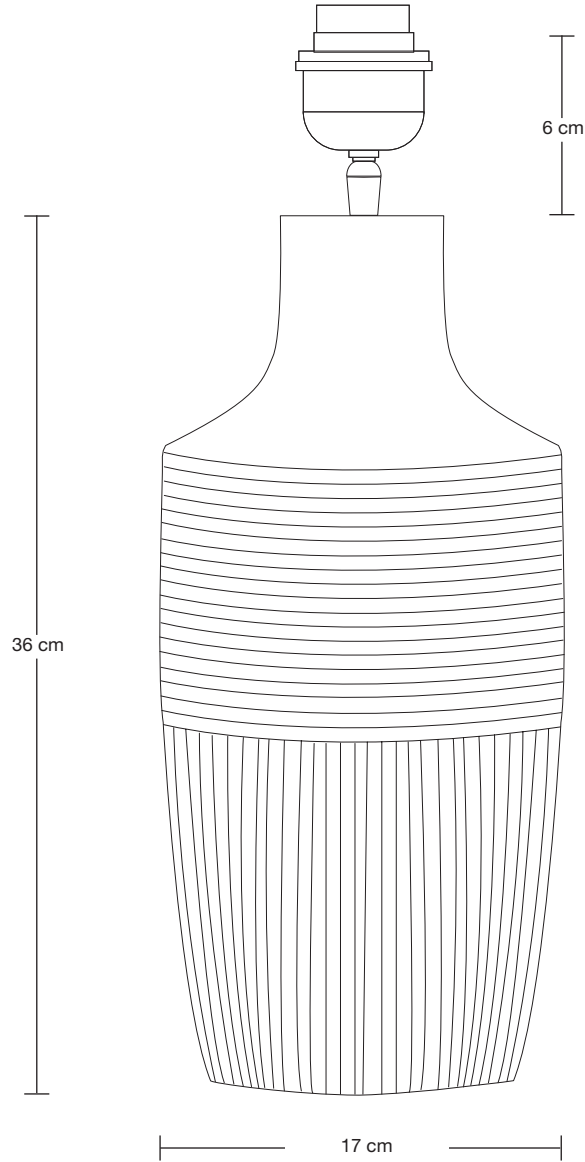

ORNATE

Ornate Vase Table Lamp - Base Only

SPECIFICATIONS

We meet all UK and EU lighting and safety regulations.

Our products are hand finished to ensure an authentic vintage look and therefore they may vary slightly from those shown in the images.

Bulb Required: Standard screw (E27) fitting, max 40W.

WEIGHT: 2.48 kg

INFORMATION

PRODUCT CODE: ORN-VTL-BO

BASE FINISHES: Brass, Pewter.

FLEX CORD: 2m Black Twisted Flex With Plug

DIMENSIONS

H: 42.5 cm x W: 17 cm x D: 10.5 cm

BASE DIAMETER: 17 cm / 6.6"

BASE HEIGHT: 42.5 cm / 16.7"

INDUSTVILLE