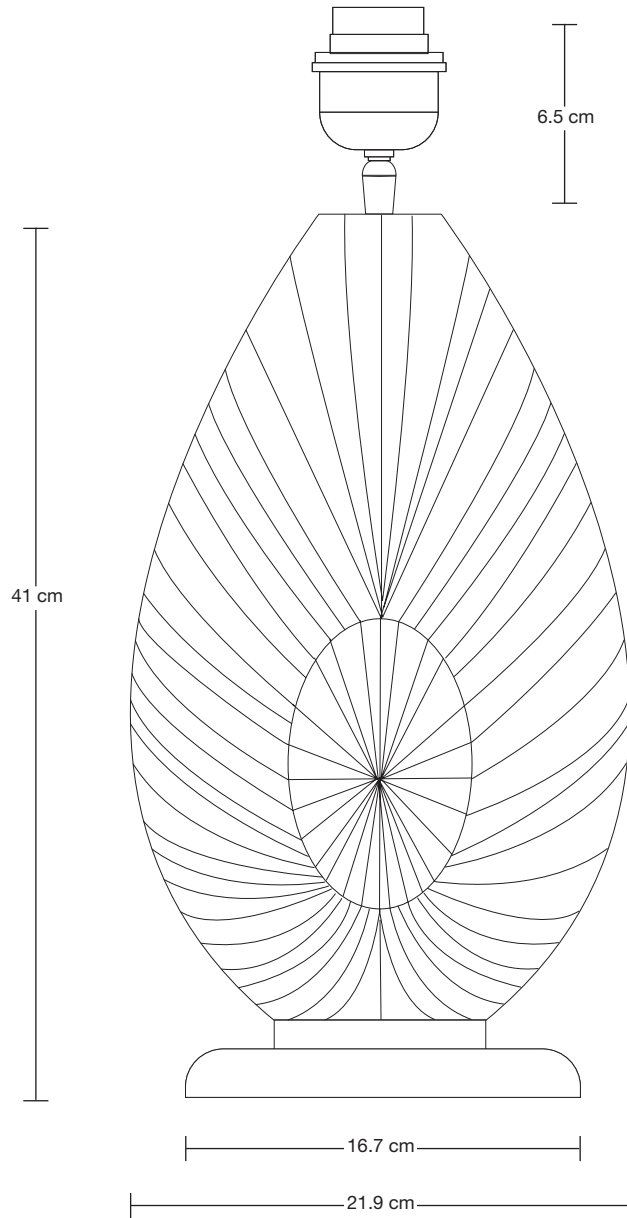

ORNATE

Ornate Tulip Table Lamp - Base Only

SPECIFICATIONS

We meet all UK and EU lighting and safety regulations.

Our products are hand finished to ensure an authentic vintage look and therefore they may vary slightly from those shown in the images.

Bulb Required: Standard screw (E27) fitting, max 40W.

WEIGHT: 3.09 kg

INFORMATION

PRODUCT CODE: ORN-TUTL-BO

BASE FINISHES: Brass, Pewter.

FLEX CORD: 2m Black Twisted Flex With Plug

DIMENSIONS

H: 45.8 cm x W: 21.9 cm x D: 11.5 cm

BASE DIAMETER: 21.9 cm / 8.6"

BASE HEIGHT: 45.8 cm / 18"

INDUSTVILLE