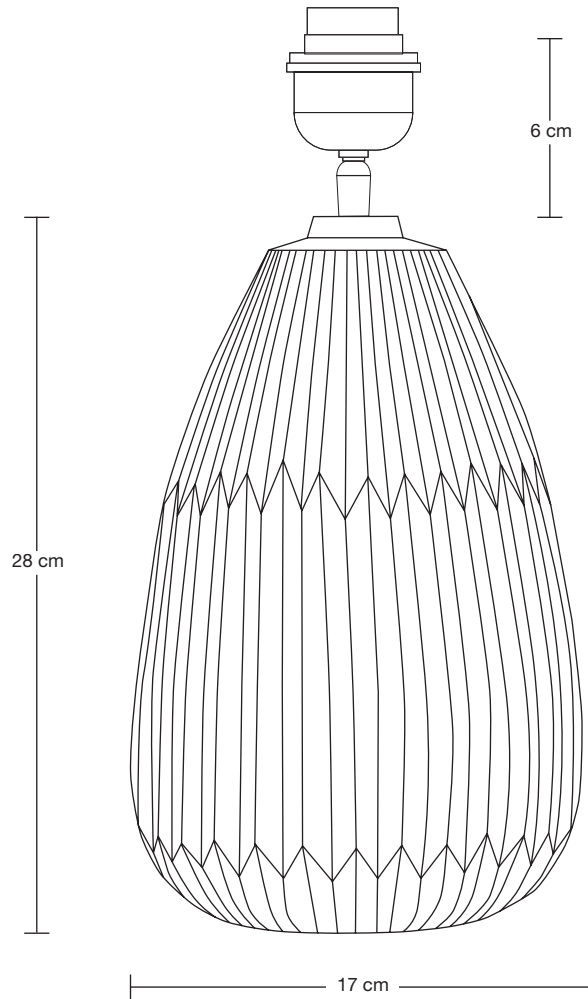

ORNATE

Ornate Thistle Table Lamp - Base Only

SPECIFICATIONS

We meet all UK and EU lighting and safety regulations.

Our products are hand finished to ensure an authentic vintage look and therefore they may vary slightly from those shown in the images.

Bulb Required: Standard screw (E27) fitting, max 40W.

WEIGHT: 1.97 kg

INFORMATION

PRODUCT CODE: ORN-THTL-BO

BASE FINISHES: Brass, Pewter.

FLEX CORD: 2m Black Twisted Flex With Plug

DIMENSIONS

H: 34.3 cm x W: 17 cm x D: 17 cm

BASE DIAMETER: 17 cm / 6.6"

BASE HEIGHT: 34.3 cm / 13.5"

INDUSTVILLE