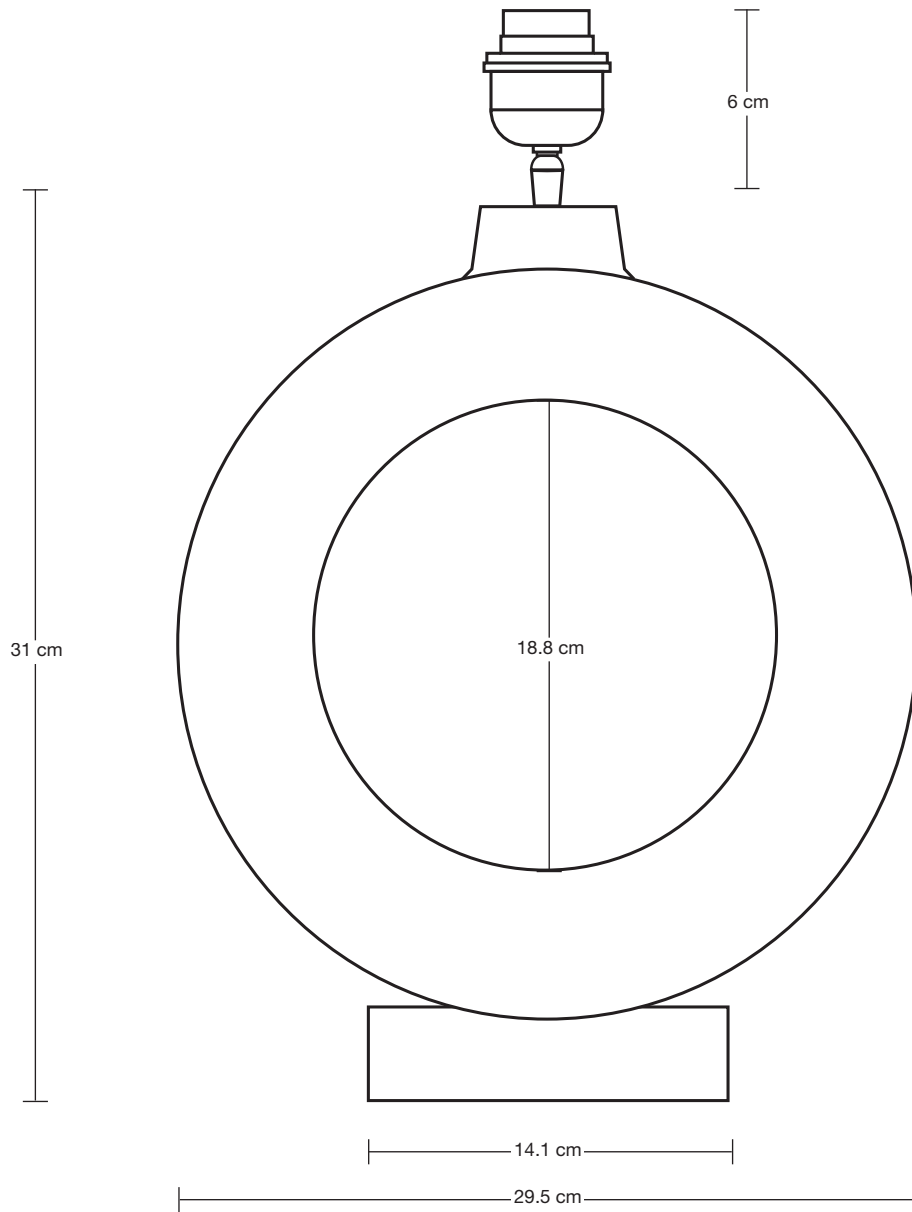

ORNATE

Ornate Circle Table Lamp - Base Only

SPECIFICATIONS

We meet all UK and EU lighting and safety regulations.

Our products are hand finished to ensure an authentic vintage look and therefore they may vary slightly from those shown in the images.

Bulb Required: Standard screw (E27) fitting, max 40W.

WEIGHT: 2.27 kg

INFORMATION

PRODUCT CODE: ORN-CITL-BO

BASE FINISHES: Brass, Pewter.

FLEX CORD: 2m Black Twisted Flex With Plug

DIMENSIONS

H: 40.5 cm x W: 29.5 cm x D: 8.5 cm

BASE DIAMETER: 29.5 cm / 11.6"

BASE HEIGHT: 40.5 cm / 15.9"

INDUSTVILLE