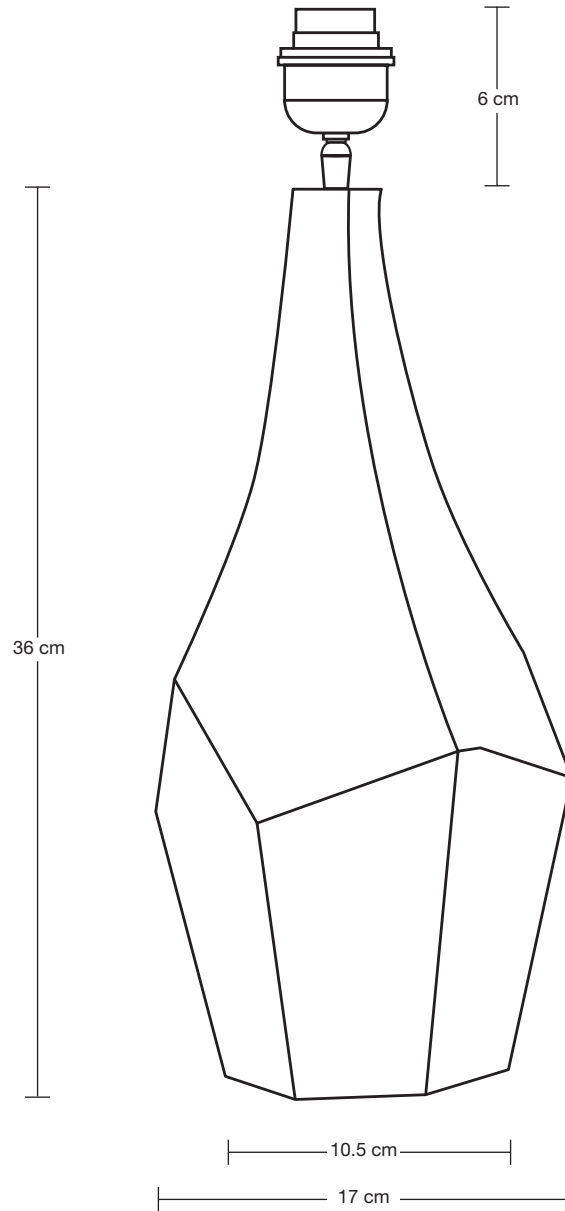

## Ornate Prism Table Lamp - Base Only

Bulb Required: Standard screw (E27) fitting, max 40W.

WEIGHT: 2.97 kg

### DIMENSIONS

H: 42 cm x W: 17 cm x D: 10 cm

BASE DIAMETER: 17 cm / 6.6"

BASE HEIGHT: 42 cm / 16.5"

INDUSTVILLE