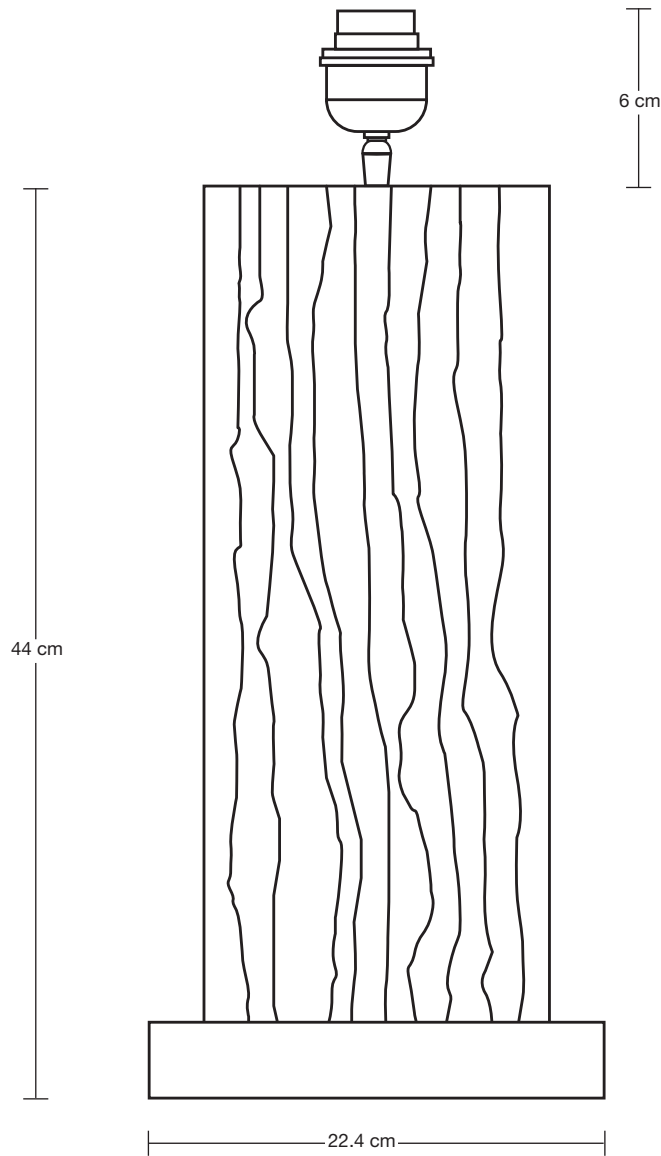

ORNATE

Ornate Column Table Lamp - Base Only

SPECIFICATIONS

We meet all UK and EU lighting and safety regulations.

Our products are hand finished to ensure an authentic vintage look and therefore they may vary slightly from those shown in the images.

Bulb Required: Standard screw (E27) fitting, max 40W.

WEIGHT: 4.18 kg

INFORMATION

PRODUCT CODE: ORN-COTL-BO

BASE FINISHES: Brass, Pewter.

FLEX CORD: 2m Black Twisted Flex With Plug

DIMENSIONS

H: 50 cm x W: 22.4 cm x D: 13.4 cm

BASE DIAMETER: 22.4 cm / 8.8"

BASE HEIGHT: 50 cm / 19.6"

INDUSTVILLE