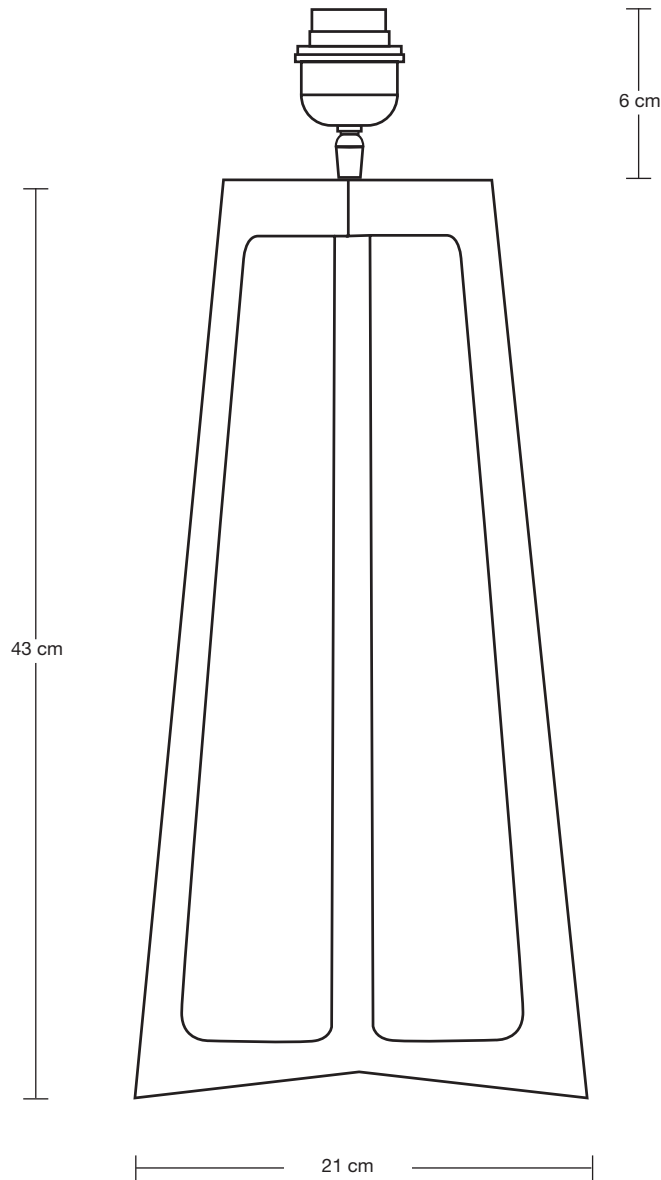

ORNATE

Ornate Tripod Table Lamp - Base Only

SPECIFICATIONS

We meet all UK and EU lighting and safety regulations.

Our products are hand finished to ensure an authentic vintage look and therefore they may vary slightly from those shown in the images.

Bulb Required: Standard screw (E27) fitting, max 40W.

WEIGHT: 1.89 kg

INFORMATION

PRODUCT CODE: ORN-TITL-BO

BASE FINISHES: Brass, Pewter.

FLEX CORD: 2m Black Twisted Flex With Plug

DIMENSIONS

H: 49 cm x W: 21 cm x D: 21 cm

BASE DIAMETER: 21 cm / 8.2"

BASE HEIGHT: 49 cm / 19.2"

INDUSTVILLE