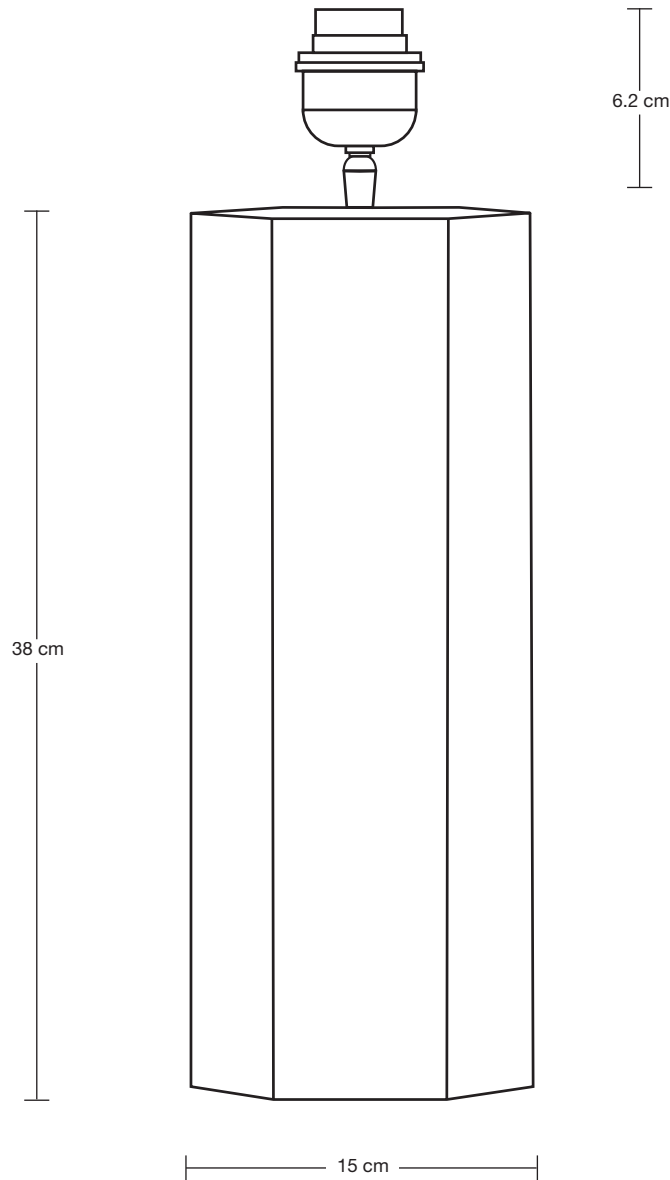

PILLAR

## Pillar Geometric Hex Table Lamp - Base Only

Bulb Required: Standard screw (E27) fitting, max 40W.

WEIGHT: 3.25 kg

### DIMENSIONS

H: 44 cm x W: 15 cm x D: 13 cm

BASE DIAMETER: 15 cm / 5.9"

BASE HEIGHT: 44 cm / 17.3"