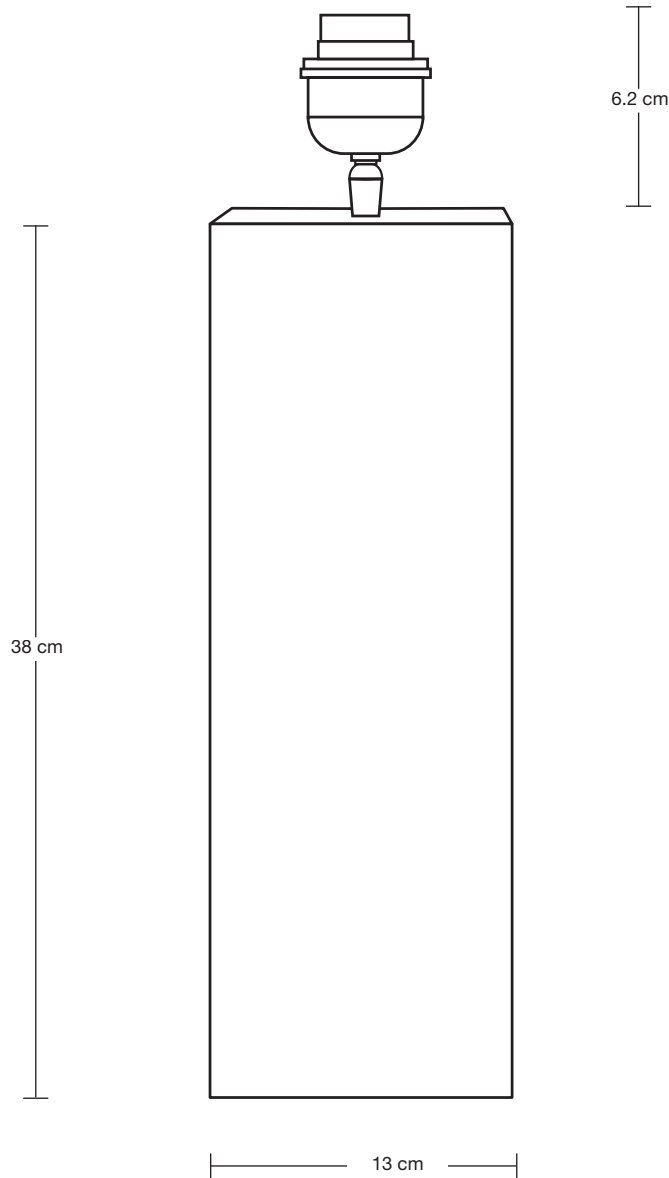

PILLAR

Pillar Geometric Square Table Lamp - Base Only

SPECIFICATIONS

We meet all UK and EU lighting and safety regulations.

Our products are hand finished to ensure an authentic vintage look and therefore they may vary slightly from those shown in the images.

Bulb Required: Standard screw (E27) fitting, max 40W.

WEIGHT: 3.45 kg

INFORMATION

PRODUCT CODE: PIL-GE-SQTL-BO

BASE FINISHES: Brass, Pewter.

FLEX CORD: 2m Black Twisted Flex With Plug

DIMENSIONS

H: 44 cm x W: 13 cm x D: 13 cm

BASE DIAMETER: 13 cm / 5.1"

BASE HEIGHT: 44 cm / 17.3"