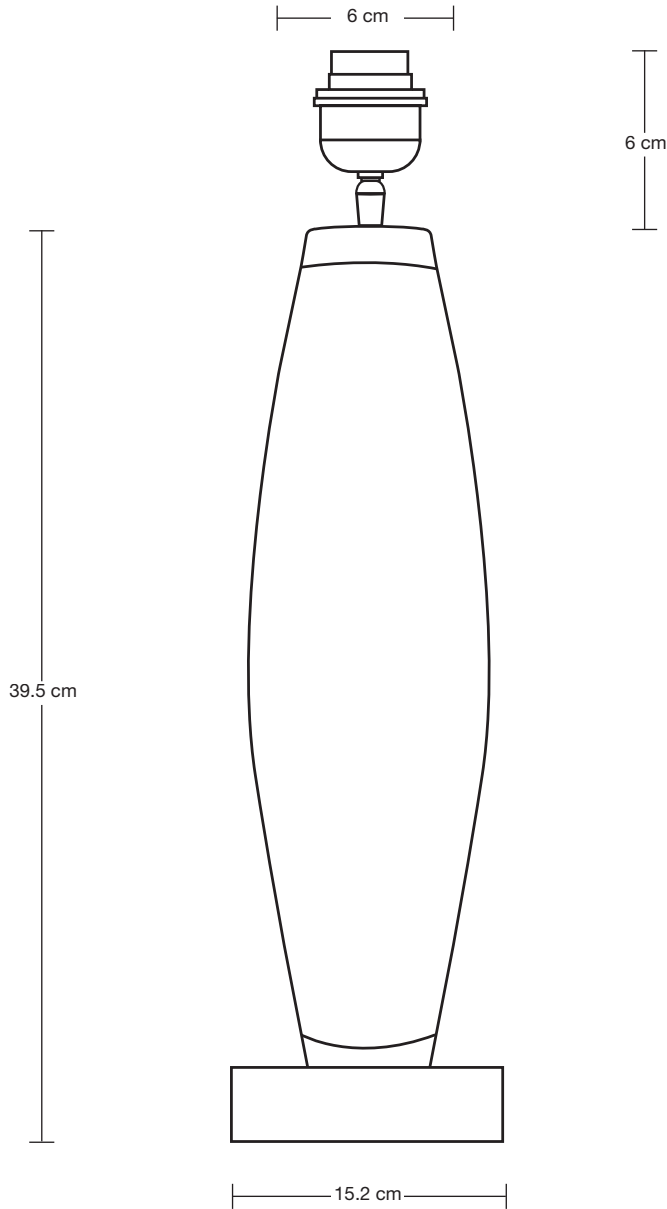

WOODEN

Wooden Geometric Large Pillar Table Lamp - Base Only

SPECIFICATIONS

We meet all UK and EU lighting and safety regulations.

Our products are hand finished to ensure an authentic vintage look and therefore they may vary slightly from those shown in the images.

Bulb Required: Standard screw (E27) fitting, max 40W.

WEIGHT: 3.2 kg

INFORMATION

PRODUCT CODE: WO-GE-PILTL-BO

BASE FINISHES: Walnut, Natural

FLEX CORD: 2m Black Twisted Flex With Plug

DIMENSIONS

H: 48 cm x W: 15.2 cm x D: 15.2 cm

BASE DIAMETER: 15.2 cm / 5.9"

BASE HEIGHT: 48 cm / 18.8"

INDUSTVILLE