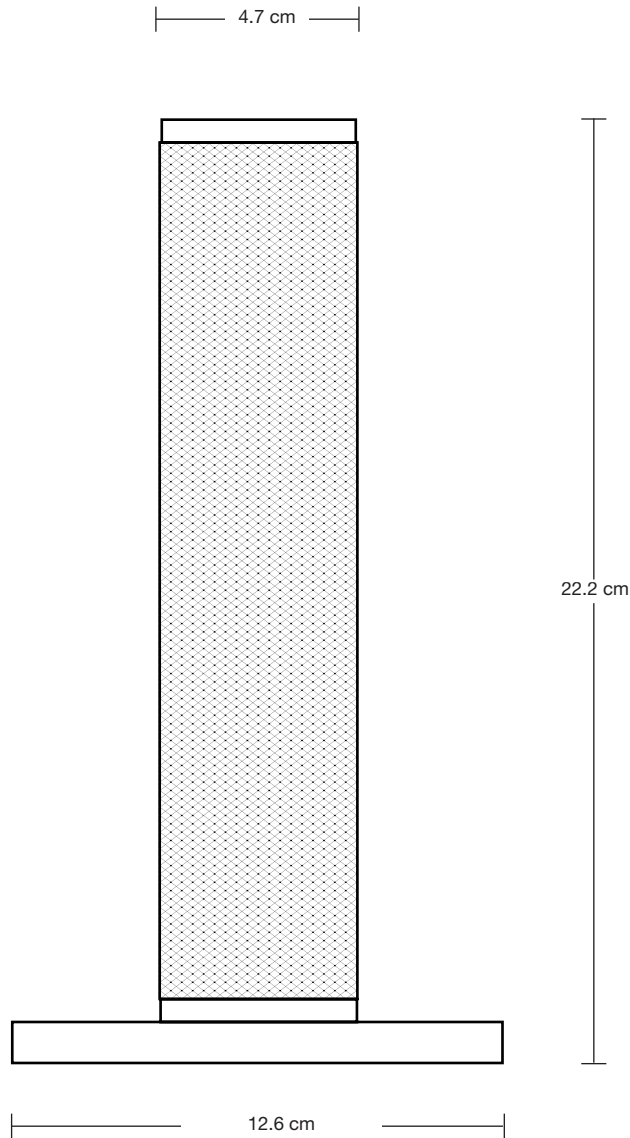

KNURLED

Knurled Edison Table Lamp

SPECIFICATIONS

We meet all UK and EU lighting and safety regulations.

Our products are hand finished to ensure an authentic vintage look and therefore they may vary slightly from those shown in the images.

Bulb Required: Standard screw (E27) fitting, max 40W.

WEIGHT: 0.91 kg

INFORMATION

PRODUCT CODE: KN-EDTL

BASE FINISHES: Brass, Black

FLEX CORD: 2m Black Twisted Flex With Plug

DIMENSIONS

H: 22.2 cm x W: 12.6 cm x D: 12.6 cm

BASE DIAMETER: 12.6 cm / 4.9"

BASE HEIGHT: 22.2 cm / 8.7"

INDUSTVILLE