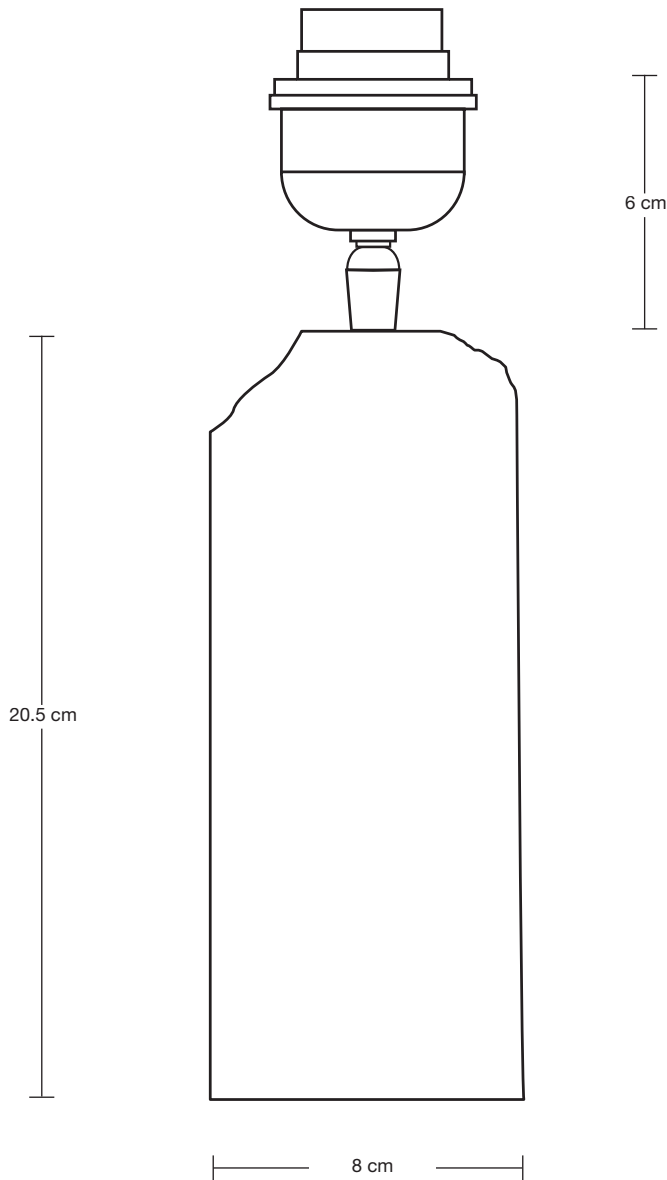

## Marble Medium Ridge Table Lamp - Base Only

Bulb Required: Standard screw (E27) fitting, max 40W.

WEIGHT: 3.84 kg

### INFORMATION

PRODUCT CODE: MA-M-RITL-W-BO

BASE FINISHES: White

FLEX CORD: 2m Black Twisted Flex With Plug

### DIMENSIONS

H: 27 cm x W: 8 cm x D: 8 cm

BASE DIAMETER: 8 cm / 3.1"

BASE HEIGHT: 27 cm / 10.6"

INDUSTVILLE