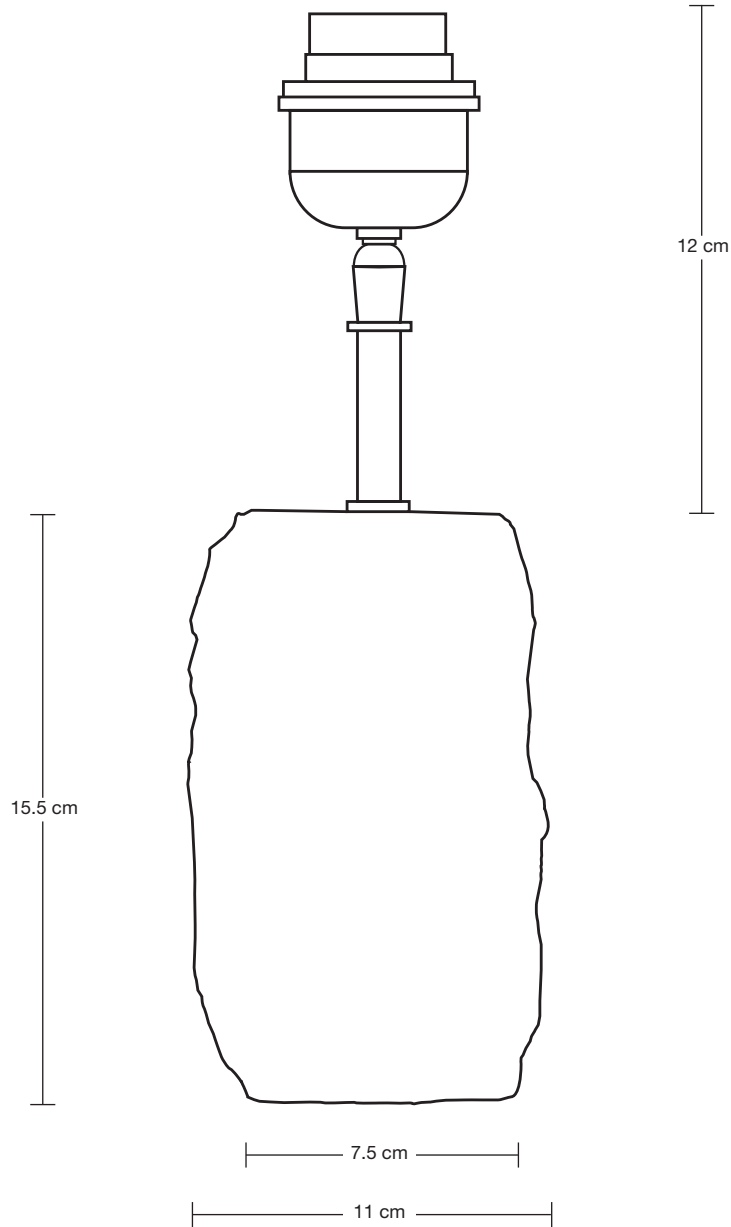

MARBLE

Marble Small Ridge Table Lamp- Base Only

SPECIFICATIONS

We meet all UK and EU lighting and safety regulations.

Our products are hand finished to ensure an authentic vintage look and therefore they may vary slightly from those shown in the images.

Bulb Required: Standard screw (E27) fitting, max 40W.

WEIGHT: 3.35 kg

INFORMATION

PRODUCT CODE: MA-S-RITL-W-BO

BASE FINISHES: White

FLEX CORD: 2m Black Twisted Flex With Plug

DIMENSIONS

H: 22.5 cm 11 W: x cm 11 D: x cm

BASE DIAMETER: 11 cm / 4.3"

BASE HEIGHT: 22.5 cm / 8.8"

INDUSTVILLE