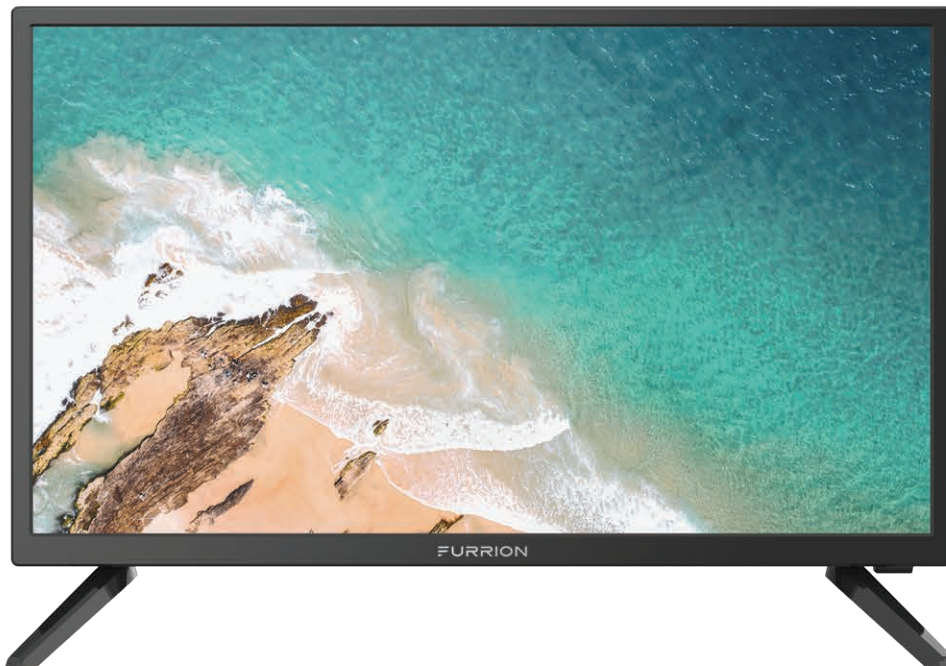

FURRION

FDFD24D3D

24" FHD 12V Smart TV with Built-In DVD Player

Smarter Entertainment on the Go.

The Furrion smart TV with built-in DVD player comes ready with everything you need for the optimal caravan viewing experience. The 12V static electric noise isolator in combination with full definition means your picture will be clear and sharp.

Smart TV with Built-In DVD player for multiple viewing options

1080 FHD Full definition for a better viewing experience

12V static electric noise isolator for a clear, static-free picture

Features

- High-resolution for vivid colors and a deep, rich contrast
- Wifi-enabled for streaming your favorite apps, movies and shows
- USB connections for your keyboard and mouse to browse easily without remote
- Powered by Whales OS from Zeasn so you never miss your favorite shows
- 24" screen is easy to see from any room of your caravan
- Climatesmart™ and Vibrationsmart™ protects your TV from travel conditions

24" FHD 12V Smart TV (FDFD24D3D)

Power

Power Input	DC12V 4A
Power Consumption	≤40W
Stand By Consumption	≤0.5W

Panel Specifications

Screen Size	24"
Resolution	1920 x 1080
Display Type	LED
Brightness (nit)	150 nits
Contrast	3000:1
Display Colors	16.78M
Refresh Rate	60 Hz
Aspect Ratio	16:9
Viewing Angle H/V	178/178
Response Time	9.5ms

Cabinet

Vesa Compatible	100 x 100mm
-----------------	-------------

Features

DVB-T	✓
DVB-T2	✓
Audio system	✓
Wi-Fi	✓ (IEEE 802.11b/g/n)
Bluetooth	V4.2
Child Lock	✓

Convenience Features

Language	English, French, Spanish, Italian, German, Portugese
Channel Add/Delete	✓
Auto Tuning/Programming	✓
Sleep Timer	✓
On/Off Timer	✓
Favorite Channel Programming	✓
Auto/Manual Clock	✓
Auto Off (Sleep)	✓
DVD	✓