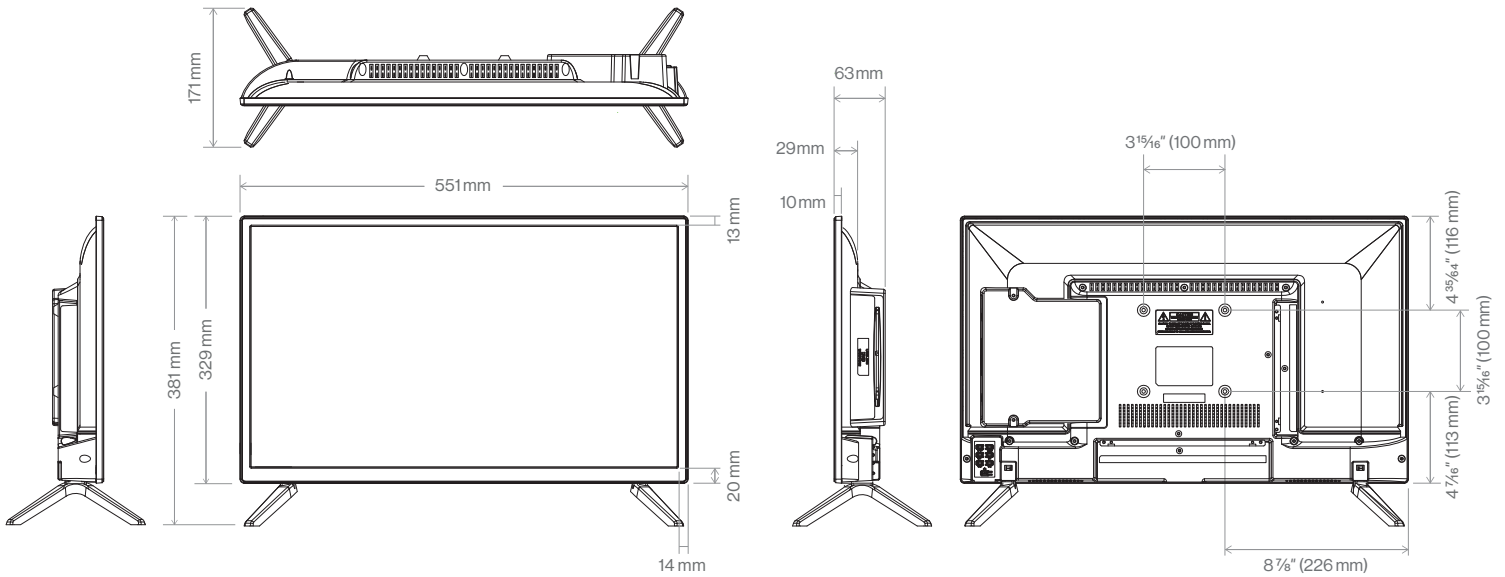

24" FHD 12V Smart TV (FDFD24D3D)

Power

Power Input	DC12V 4A
Power Consumption	≤40W
Stand By Consumption	≤0.5W

Panel Specifications

Screen Size	24"
Resolution	1920 x 1080
Display Type	LED
Brightness (nit)	150 nits
Contrast	3000:1
Display Colors	16.78M
Refresh Rate	60 Hz
Aspect Ratio	16:9
Viewing Angle H/V	178/178
Response Time	9.5ms

Dimensions and Weight

Product Size Without Stand (WxHxD)	551 x 329 x 63mm
Product Size With Stand (WxHxD)	551 x 381 x 171mm
Packaging Dimensions (L x W x H)	140 x 614 x 400mm
Net Weight (kg/lbs)	2.9 / 6.39
Gross Weight (kg/lbs)	4 / 8.82