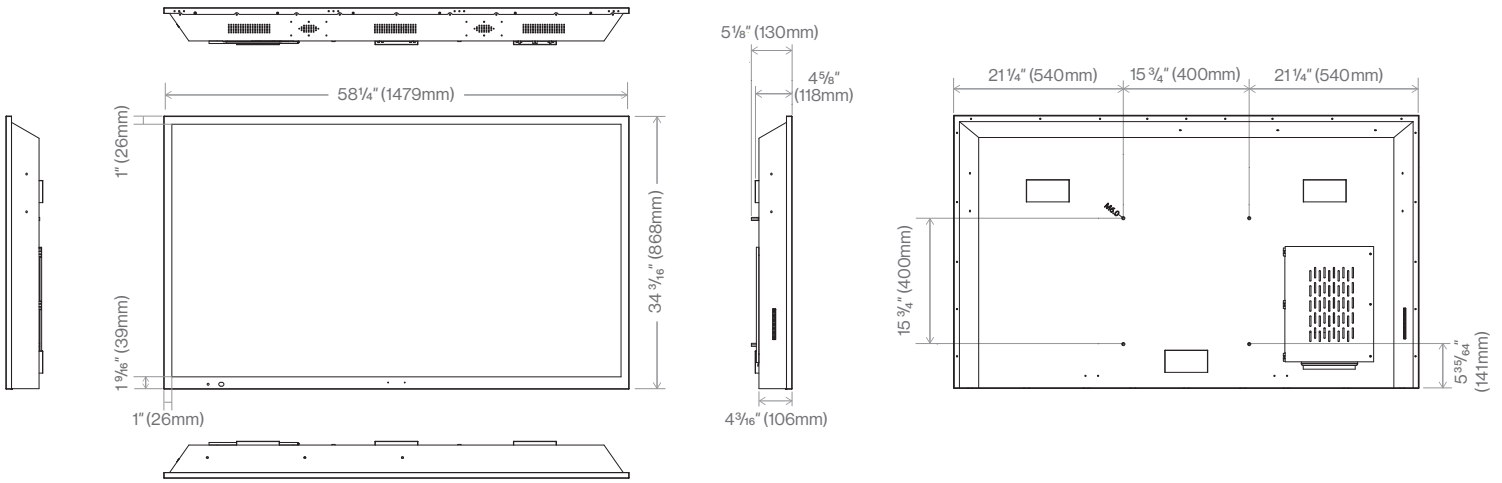

65" Furrion Aurora Sun Smart 4K LED Outdoor TV (FDUN65CSA / FDUN65CSA-CA)

Panel Specifications

Screen Size	65"
Resolution	3840 x 2160
Refresh Rate	60Hz
Contrast Ratio	4000:1
View Angle	178° / 178°
Response Time	6.5ms
Brightness	1500 nits

Smart TV (Powered By WebOS TV)

Apps	Netflix, Amazon Prime Video, YouTube, Hulu, Disney+, HBO Max, Peacock and more

Audio

Audio Output (Watts - THD 10%)	8W x 2
Dolby Digital Decoder	✓
Surround System	✓
Bass/Treble/Balance	✓
Auto Volume Leveler	✓
Sound Mode	4 Modes

Features

Waterproof	IP54-rated
Tempered Glass	✓
Bluetooth	5.0
Smartlink (HDMI CEC)	✓
RS232C Control	✓
Favorite Channel Programming	✓
Auto Tuning/Programming	✓
Closed Caption	✓
Child Lock / V-Chip	✓
Sleep Timer	✓
On/Off Timer	✓
Channel Add/Delete	✓

AV Inputs & Outputs

# of HDMI	3, Version 2.0, includes 1 ARC
# of 3.5mm Earphone Output	1
# of Antenna (RF) Inputs	1
# of Composite AV Inputs	1
# of USB Inputs	2, supports USB to RS232C PL2303 adaptor
# of Optical Output	1

Connectivity

Wi-Fi	802.11a/b/g/n/ac
Ethernet	✓ (RJ45)

Broadcasting System

Standard	NTSC, ATSC

Power

Input Voltage	100-240V AC (50-60Hz)

Cabinet

VESA Compatible	400 x 400mm

Dimensions and Weight

Product Size (W x H x D)	58 1/4 x 34 3/16 x 5 1/8" (1479 x 868 x 130 mm)
Packaging Dimensions (L x W x H)	64 7/8 x 77 1/8 x 42 1/8" (1647 x 200 x 1070 mm)
Net Weight	105.8 lbs / 48.0 kg
Gross Weight	121.3 lbs / 55.0 kg