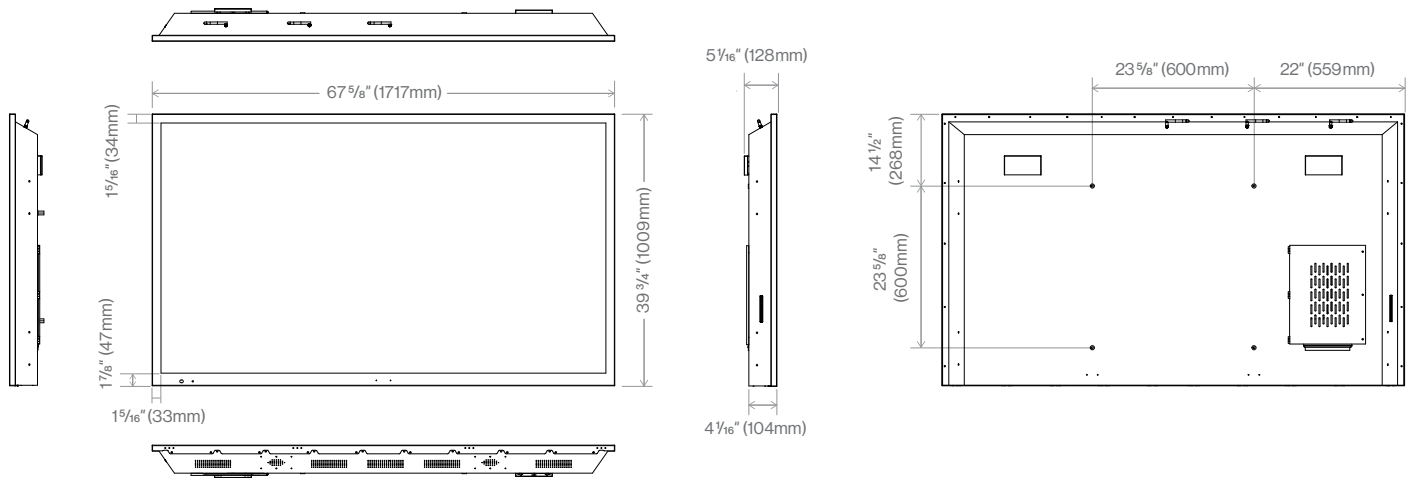

75" Furrion Aurora Sun Smart 4K LED Outdoor TV (FDUN75CSA/FDUN75CSA-CA)

Panel Specifications

Screen Size	75"
Resolution	3840 x 2160
Refresh Rate	60Hz
Contrast Ratio	4000:1
View Angle	178° / 178°
Response Time	6.5ms
Brightness	1500 nits

Smart TV (Powered By WebOS TV)

Apps	Netflix, Amazon Prime Video, YouTube, Hulu, Disney+, HBO Max, Peacock and more

Audio

Audio Output (Watts - THD 10%)	8W x 2
Dolby Digital Decoder	✓
Surround System	✓
Bass/Treble/Balance	✓
Auto Volume Leveler	✓
Sound Mode	4 Modes

Features

Waterproof	IP54-rated
Tempered Glass	✓
Bluetooth	5.0
Smartlink (HDMI CEC)	✓
RS232C Control	✓
Favorite Channel Programming	✓
Auto Tuning/Programming	✓
Closed Caption	✓
Child Lock / V-Chip	✓
Sleep Timer	✓
On/Off Timer	✓
Channel Add/Delete	✓

AV Inputs & Outputs

# of HDMI	3, Version 2.0, includes 1 ARC
# of 3.5mm Earphone Output	1
# of Antenna (RF) Inputs	1
# of Composite AV Inputs	1
# of USB Inputs	2, supports USB to RS232C PL2303 adaptor
# of Optical Output	1

Connectivity

Wi-Fi	802.11a/b/g/n/ac
Ethernet	✓ (RJ45)

Broadcasting System

Standard	NTSC, ATSC

Power

Input Voltage	100-240V AC (50-60Hz)

Cabinet

VESA Compatible	600 x 600mm

Dimensions and Weight

Product Size (W x H x D)	67 5/8" x 39 3/4" x 5 1/16" (1717 x 1009 x 128mm)
Packaging Dimensions (L x W x H)	74 3/8" x 8 1/2" x 47 1/4" (1890 x 215 x 1200mm)
Net Weight	167.6 lbs / 76.0 kg
Gross Weight	187.4 lbs / 85.0 kg

Ver. 1.4