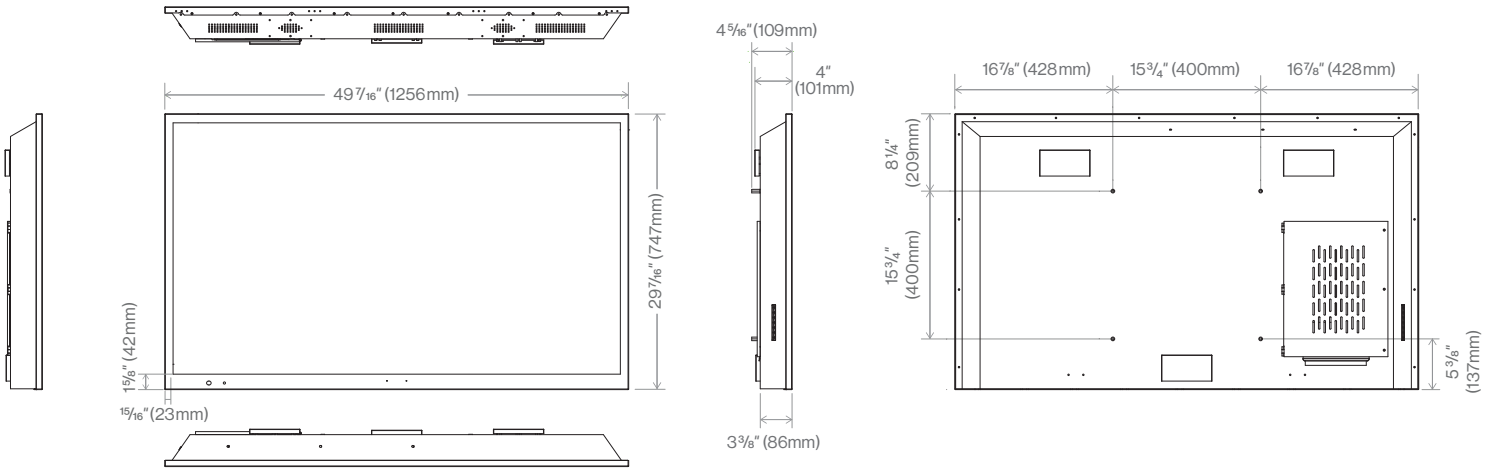

55" Furrion Aurora Sun Smart 4K LED Outdoor TV (FDUN55CSA/FDUN55CSA-CA)

Panel Specifications

Screen Size	55"
Resolution	3840 x 2160
Refresh Rate	60Hz
Contrast Ratio	4000:1
View Angle	178° / 178°
Response Time	6.5ms
Brightness	1500 nits

Smart TV (Powered By WebOS TV)

Apps	Netflix, Amazon Prime Video, YouTube, Hulu, Disney+, HBO Max, Peacock and more

Audio

Audio Output (Watts - THD 10%)	8W x 2
Dolby Digital Decoder	✓
Surround System	✓
Bass/Treble/Balance	✓
Auto Volume Leveler	✓
Sound Mode	4 Modes

Features

Waterproof	IP54-rated
Tempered Glass	✓
Bluetooth	5.0
Smartlink (HDMI CEC)	✓
RS232C Control	✓
Favorite Channel Programming	✓
Auto Tuning/Programming	✓
Closed Caption	✓
Child Lock / V-Chip	✓
Sleep Timer	✓
On/Off Timer	✓
Channel Add/Delete	✓

AV Inputs & Outputs

# of HDMI	3, Version 2.0, includes 1 ARC
# of 3.5mm Earphone Output	1
# of Antenna (RF) Inputs	1
# of Composite AV Inputs	1
# of USB Inputs	2, supports USB to RS232C PL2303 adaptor
# of Optical Output	1

Connectivity

Wi-Fi	802.11a/b/g/n/ac
Ethernet	✓ (RJ45)

Broadcasting System

Standard	NTSC, ATSC

Power

Input Voltage	100-240V AC (50-60Hz)

Cabinet

VESA Compatible	400 x 400mm

Dimensions and Weight

Product Size (W x H x D)	49 7/16 x 29 7/16 x 4 5/16" (1256 x 747 x 109mm)
Packaging Dimensions (L x W x H)	55 5/8 x 7 1/16 x 34 1/4" (1413 x 180 x 870mm)
Net Weight	86.9 lbs / 39.4 kg
Gross Weight	99.2 lbs / 45.0 kg