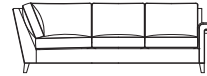

Belleville Sectional Components

Belleville Left-Facing Corner Sofa
W93 D37 H35½
96-6150-93-L
CL-6150-93-L

Belleville Right-Facing Corner Sofa
W93 D37 H35½
96-6150-93-R
CL-6150-93-R

Belleville Left-Facing Sofa
W82 D37 H35½
96-6150-82-L
CL-6150-82-L

Belleville Right-Facing Sofa
W82 D37 H35½
96-6150-82-R
CL-6150-82-R

Belleville Left-Facing Loveseat
W57 D37 H35½
96-6150-57-L
CL-6150-57-L

Belleville Right-Facing Loveseat
W57 D37 H35½
96-6150-57-R
CL-6150-57-R

Belleville Left-Facing Chaise
W31 D65 H35½
96-6150-L
CL-6150-L

Belleville Right-Facing Chaise
W31 D65 H35½
96-6150-R
CL-6150-R

Belleville Square Corner
W37 D37 H35½
96-6150-SC
CL-6150-SC

Belleville One-Cushion Armless
W25 D37 H35½
96-6150-1
CL-6150-1