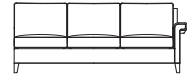

Belleville Sectional Components

Belleville Left-Facing Corner Sofa
W93 D37 H35½
96-6150-93-L
CL-6150-93-L

Belleville Right-Facing Corner Sofa
W93 D37 H35½
96-6150-93-R
CL-6150-93-R

Belleville Left-Facing Sofa
W82 D37 H35½
96-6150-82-L
CL-6150-82-L

Belleville Right-Facing Sofa
W82 D37 H35½
96-6150-82-R
CL-6150-82-R

Belleville Left-Facing Loveseat
W57 D37 H35½
96-6150-57-L
CL-6150-57-L

Belleville Right-Facing Loveseat
W57 D37 H35½
96-6150-57-R
CL-6150-57-R

Belleville Left-Facing Chaise
W31 D65 H35½
96-6150-L
CL-6150-L

Belleville Right-Facing Chaise
W31 D65 H35½
96-6150-R
CL-6150-R

Belleville Square Corner
W37 D37 H35½
96-6150-SC
CL-6150-SC

Belleville One-Cushion Armless
W25 D37 H35½
96-6150-1
CL-6150-1