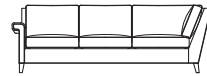

Belleville Sectional Components

Belleville Left-Facing Corner Sofa
W93 D37 H35½
96-6150-93-L
CL-6150-93-L

Belleville Right-Facing Corner Sofa
W93 D37 H35½
96-6150-93-R
CL-6150-93-R

Belleville Left-Facing Sofa
W82 D37 H35½
96-6150-82-L
CL-6150-82-L

Belleville Right-Facing Sofa
W82 D37 H35½
96-6150-82-R
CL-6150-82-R

Belleville Left-Facing Loveseat
W57 D37 H35½
96-6150-57-L
CL-6150-57-L

Belleville Right-Facing Loveseat
W57 D37 H35½
96-6150-57-R
CL-6150-57-R

Belleville Left-Facing Chaise
W31 D65 H35½
96-6150-L
CL-6150-L

Belleville Right-Facing Chaise
W31 D65 H35½
96-6150-R
CL-6150-R

Belleville Square Corner
W37 D37 H35½
96-6150-SC
CL-6150-SC

Belleville One-Cushion Armless
W25 D37 H35½
96-6150-1
CL-6150-1