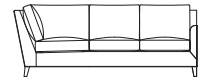

Belleville Right-Facing Sofa
W82 D37 H35½
96-6150-82-R
CL-6150-82-R

Belleville Left-Facing Loveseat
W57 D37 H35½
96-6150-57-L
CL-6150-57-L

Belleville Right-Facing Loveseat
W57 D37 H35½
96-6150-57-R
CL-6150-57-R

Belleville Left-Facing Chaise
W31 D65 H35½
96-6150-L
CL-6150-L

Belleville Right-Facing Chaise
W31 D65 H35½
96-6150-R
CL-6150-R

Belleville Square Corner
W37 D37 H35½
96-6150-SC
CL-6150-SC

Belleville One-Cushion Armless
W25 D37 H35½
96-6150-1
CL-6150-1

Belleville Two-Cushion Armless
W50 D37 H35½
96-6150-2
CL-6150-2

Harper Sectional Components

Harper Left-Facing Corner Sofa
W91 D37 H35½
96-6151-91-L
CL-6150-91-L

Harper Right-Facing Corner Sofa
W91 D37 H35½
96-6151-91-R
CL-6151-91-R

Harper Left-Facing Sofa
W79 D37 H35½
96-6151-79-L
CL-6151-79-L

Harper Right-Facing Sofa
W79 D37 H35½
96-6151-79-R
CL-6151-79-R

Harper Left-Facing Loveseat
W53½ D37 H35½
96-6151-54-L
CL-6151-54-L

Harper Right-Facing Loveseat
W53½ D37 H35½
96-6151-54-R
CL-6151-54-R