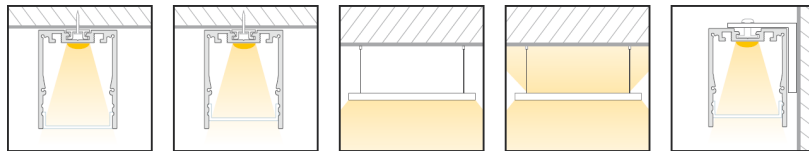

Installation

Accessories