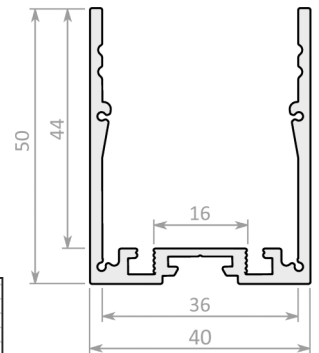

### 4040

A high quality square profile, able to be surface mounted or suspended with the ability to have direct and indirect lighting.

- Installation:** Surface Mount | Suspended
- Light source:** LED Strip
- Dimensions:** H40mm x W40mm
- Diffuser:** Opal
- Lengths:** Single lengths up to 5m
- Finish:** Anodised | Black | White | Custom

### 4050

This profile can suit any project with the diffuser able to be set flush, further back within the profile or changed to a drop diffuser.

- Installation:** Surface Mount | Suspended
- Light source:** LED Strip
- Dimensions:** H50mm x W40mm
- Diffuser:** Opal
- Lengths:** Single lengths up to 5m
- Finish:** Anodised | Black | White | Custom