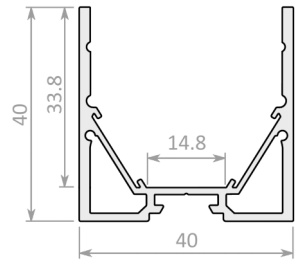

### 4040

A high quality square profile, able to be surface mounted or suspended with the ability to have direct and indirect lighting.

- Installation:** Surface Mount | Suspended
- Light source:** LED Strip
- Dimensions:** H40mm x W40mm
- Diffuser:** Opal
- Lengths:** Single lengths up to 5m
- Finish:** Anodised | Black | White | Custom

### 4050

This profile can suit any project with the diffuser able to be set flush, further back within the profile or changed to a drop diffuser.

- Installation:** Surface Mount | Suspended
- Light source:** LED Strip
- Dimensions:** H50mm x W40mm
- Diffuser:** Opal
- Lengths:** Single lengths up to 5m
- Finish:** Anodised | Black | White | Custom