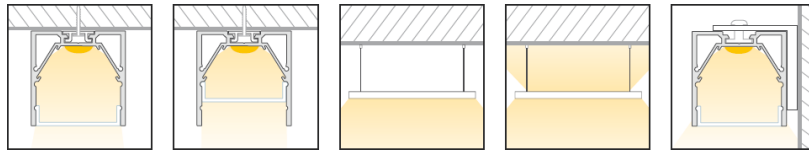

### 4040

A high quality square profile, able to be surface mounted or suspended with the ability to have direct and indirect lighting.

- Installation:** Surface Mount | Suspended
- Light source:** LED Strip
- Dimensions:** H40mm x W40mm
- Diffuser:** Opal
- Lengths:** Single lengths up to 5m
- Finish:** Anodised | Black | White | Custom

### 4050

This profile can suit any project with the diffuser able to be set flush, further back within the profile or changed to a drop diffuser.

- Installation:** Surface Mount | Suspended
- Light source:** LED Strip
- Dimensions:** H50mm x W40mm
- Diffuser:** Opal
- Lengths:** Single lengths up to 5m
- Finish:** Anodised | Black | White | Custom