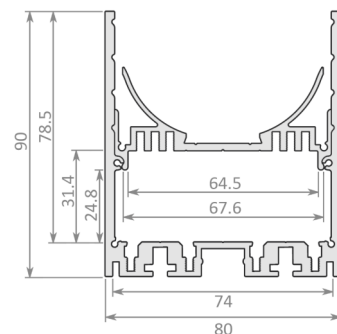

6075

A high quality profile where the diffuser can be installed at three different levels (dropped, flush or shielded).

Installation: Surface Mount | Suspended
Light source: LED Strip
Dimensions: H75mm x W60mm
Diffuser: Opal
Lengths: Single lengths up to 5m
Finish: Anodised | Black | White | Custom

Installation

8090

A versatile profile that can be suspended, ceiling or wall-mounted. The diffuser can be installed at three different levels, plus the ability to up-light.

Installation: Surface Mount | Suspended
Light source: LED Strip
Dimensions: H90mm x W80mm
Diffuser: Opal
Lengths: Single lengths up to 5m
Finish: Anodised | Black | White | Custom

Adjustable Joiner