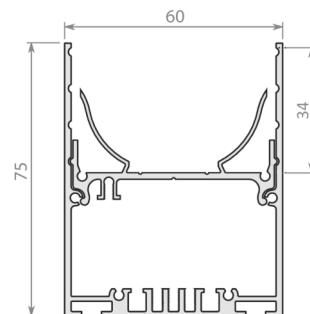

6075

A high quality profile where the diffuser can be installed at three different levels (dropped, flush or shielded).

Installation: Surface Mount | Suspended
Light source: LED Strip
Dimensions: H75mm x W60mm
Diffuser: Opal
Lengths: Single lengths up to 5m
Finish: Anodised | Black | White | Custom

Installation

8090

A versatile profile that can be suspended, ceiling or wall-mounted. The diffuser can be installed at three different levels, plus the ability to up-light.

Installation: Surface Mount | Suspended
Light source: LED Strip
Dimensions: H90mm x W80mm
Diffuser: Opal
Lengths: Single lengths up to 5m
Finish: Anodised | Black | White | Custom

Adjustable Joiner