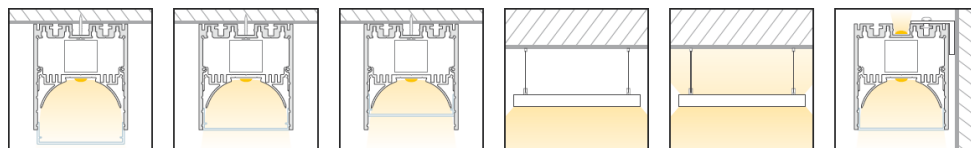

6075

A high quality profile where the diffuser can be installed at three different levels (dropped, flush or shielded).

Installation: Surface Mount | Suspended
Light source: LED Strip
Dimensions: H75mm x W60mm
Diffuser: Opal
Lengths: Single lengths up to 5m
Finish: Anodised | Black | White | Custom

Installation

8090

A versatile profile that can be suspended, ceiling or wall-mounted. The diffuser can be installed at three different levels, plus the ability to up-light.

Installation: Surface Mount | Suspended
Light source: LED Strip
Dimensions: H90mm x W80mm
Diffuser: Opal
Lengths: Single lengths up to 5m
Finish: Anodised | Black | White | Custom

Installation

Accessories

Inlay

End Cap

Wall Bracket

Suspension Set

Straight Joiner

90° Joiner