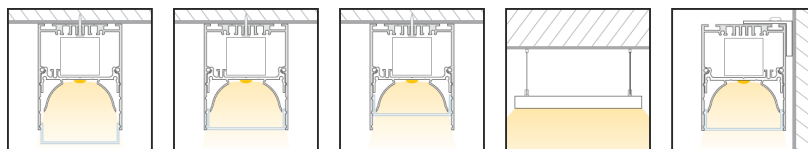

6075

A high quality profile where the diffuser can be installed at three different levels (dropped, flush or shielded).

Installation: Surface Mount | Suspended
Light source: LED Strip
Dimensions: H75mm x W60mm
Diffuser: Opal
Lengths: Single lengths up to 5m
Finish: Anodised | Black | White | Custom

Installation

8090

A versatile profile that can be suspended, ceiling or wall-mounted. The diffuser can be installed at three different levels, plus the ability to up-light.

Installation: Surface Mount | Suspended
Light source: LED Strip
Dimensions: H90mm x W80mm
Diffuser: Opal
Lengths: Single lengths up to 5m
Finish: Anodised | Black | White | Custom

Installation

Accessories

Inlay

End Cap

Wall Bracket

Suspension Set

Straight Joiner

90° Joiner