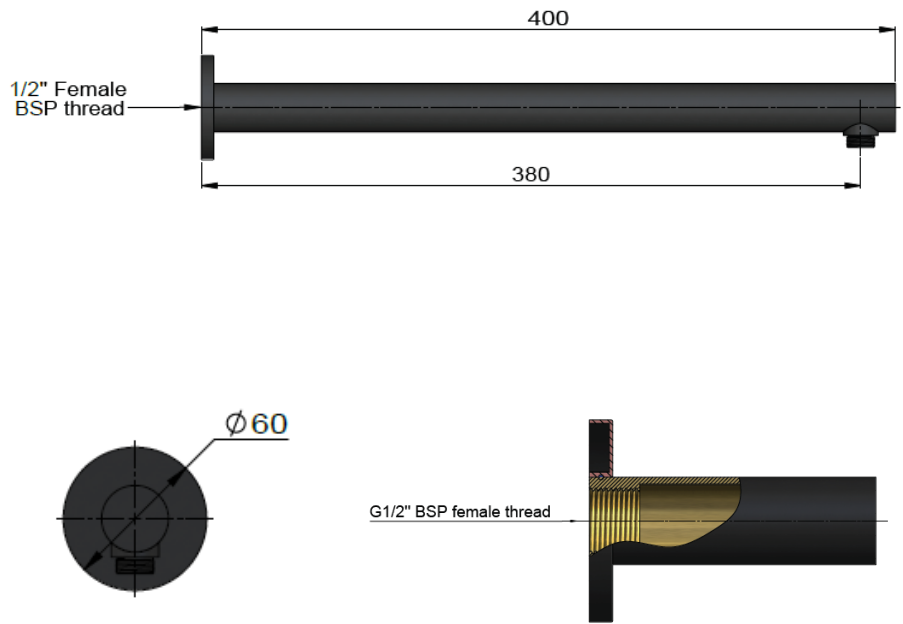

MA02-400 WALL SHOWER ARM

meir®

FEATURES

- Refer to the Meir website for warranty terms & conditions, and available finishes.
- Solid brass construction
- Box Weight 0.7kg
- 68mm long 1/2" threaded adapter included

SPECIFICATIONS

EXPLODED VIEW

Item	Description
1	Back plate
2	O-ring
3	Shower arm
4	Flat washer
5	Connector